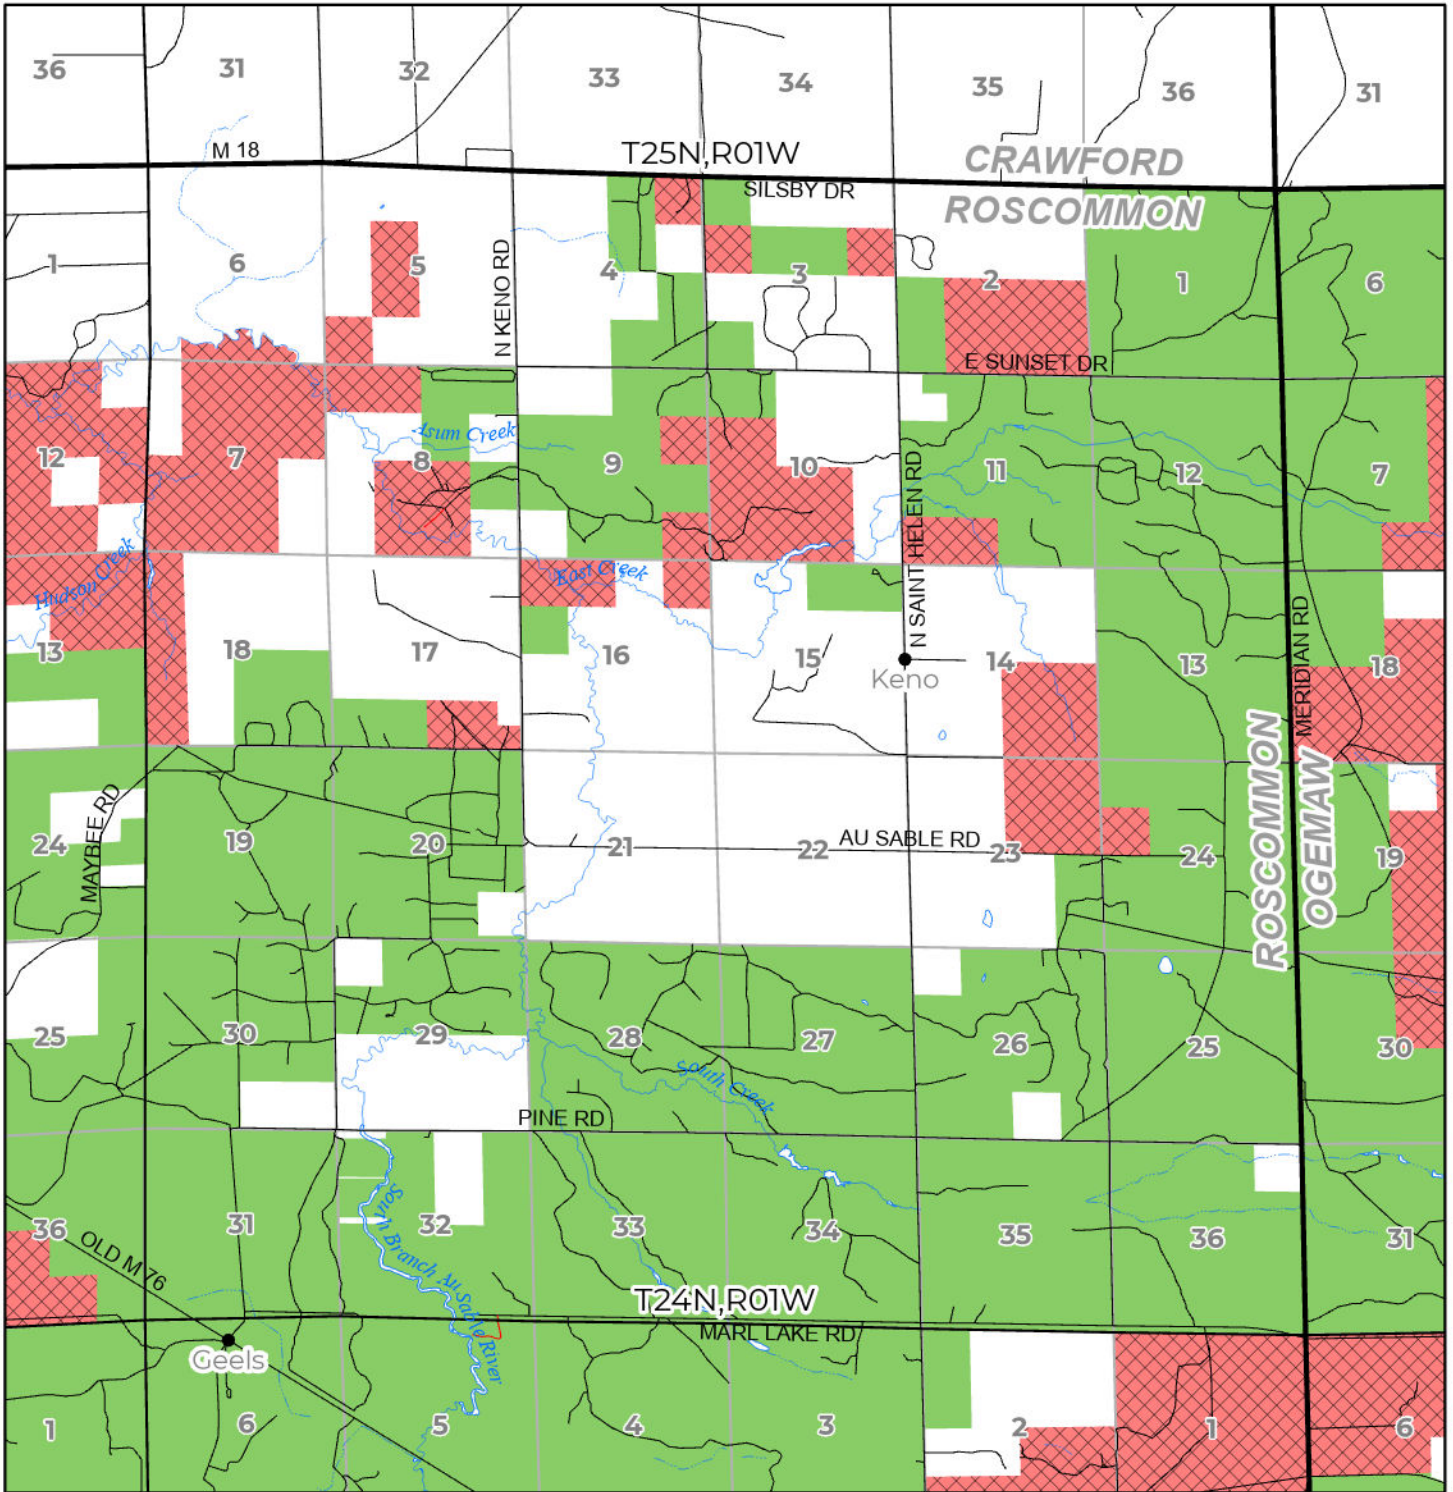

2024 FUELWOOD COLLECTION
 ROSCOMMON COUNTY
T24N,R01W

- Open (Recently Closed Timber Sale)
- Open
- Open (Military Restrictions - Possible closure from May to September)
- Closed