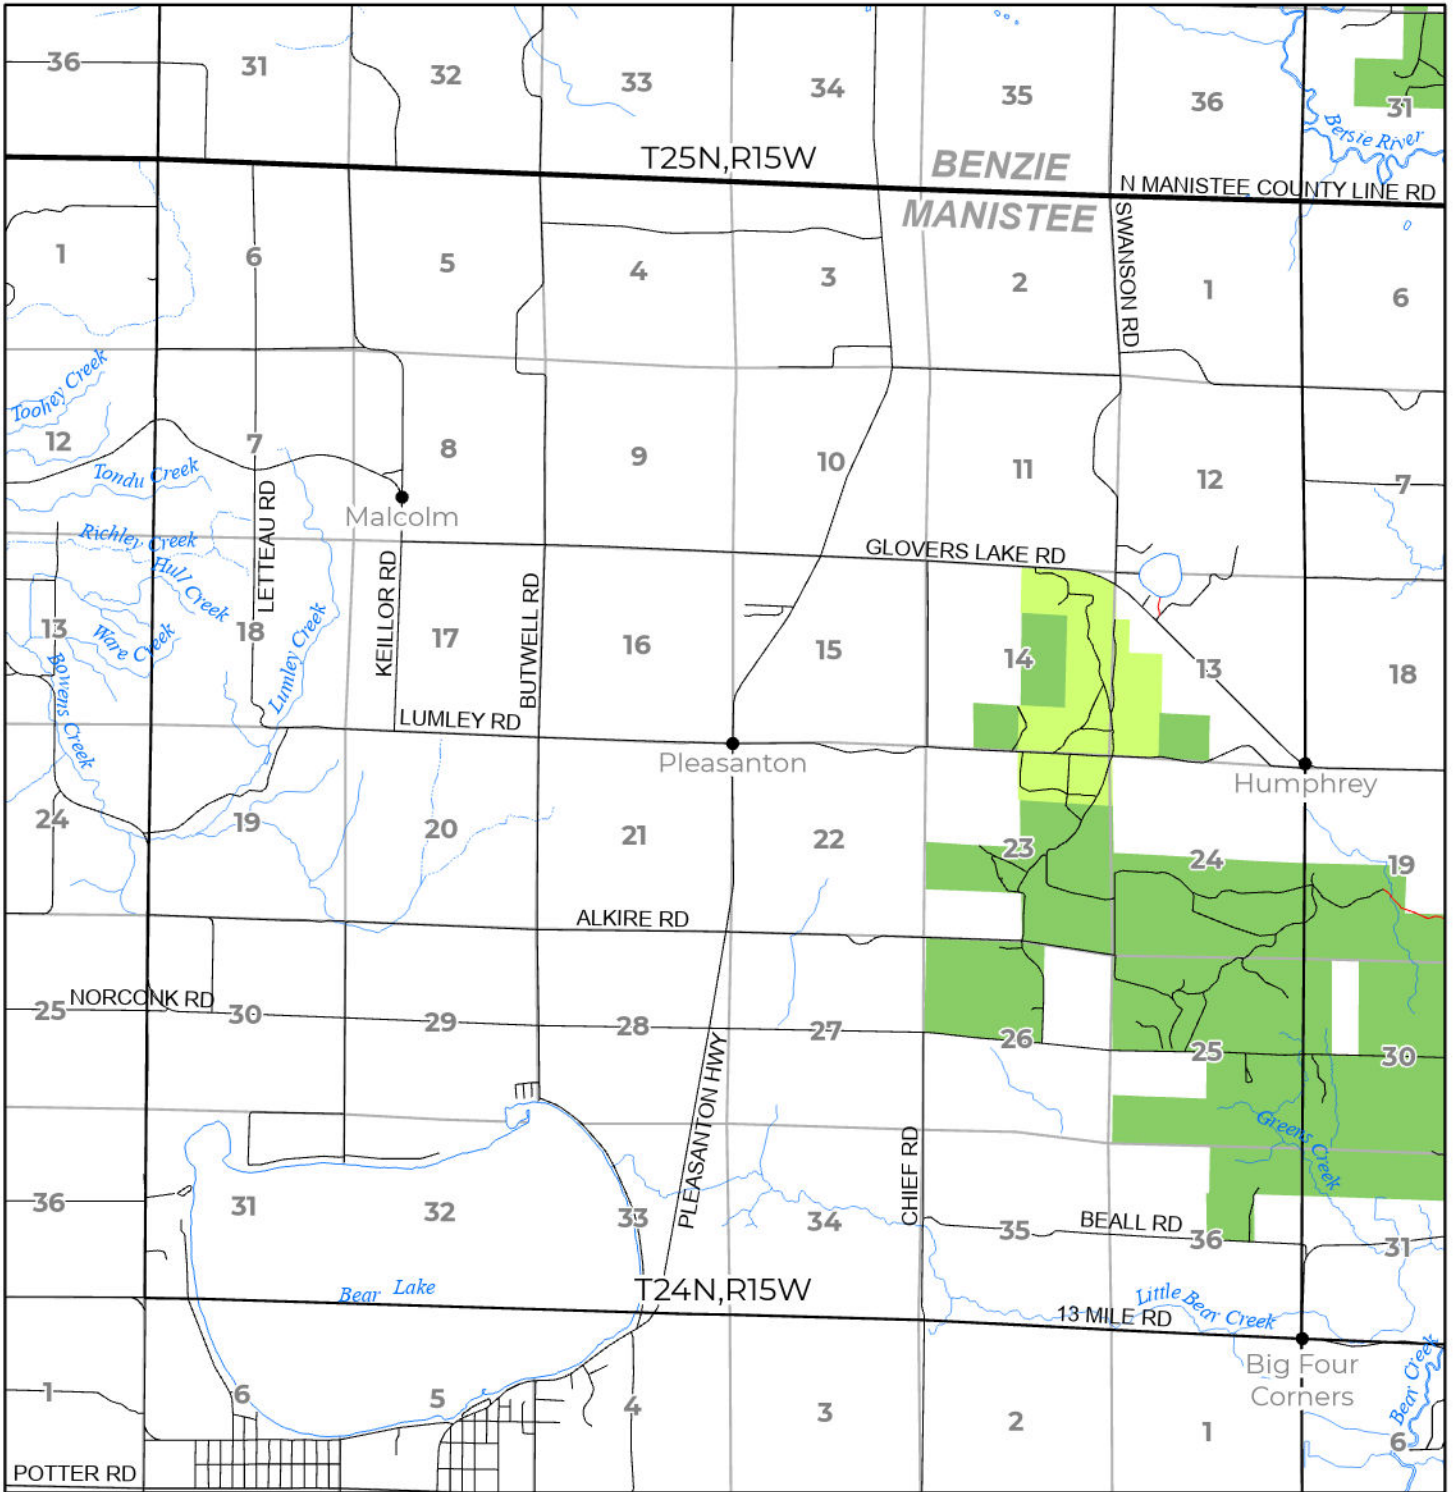

2024 FUELWOOD COLLECTION  
 MANISTEE COUNTY  
**T24N,R15W**

- Open (Recently Closed Timber Sale)
- Open
- Open (Military Restrictions - Possible closure from May to September)
- Closed