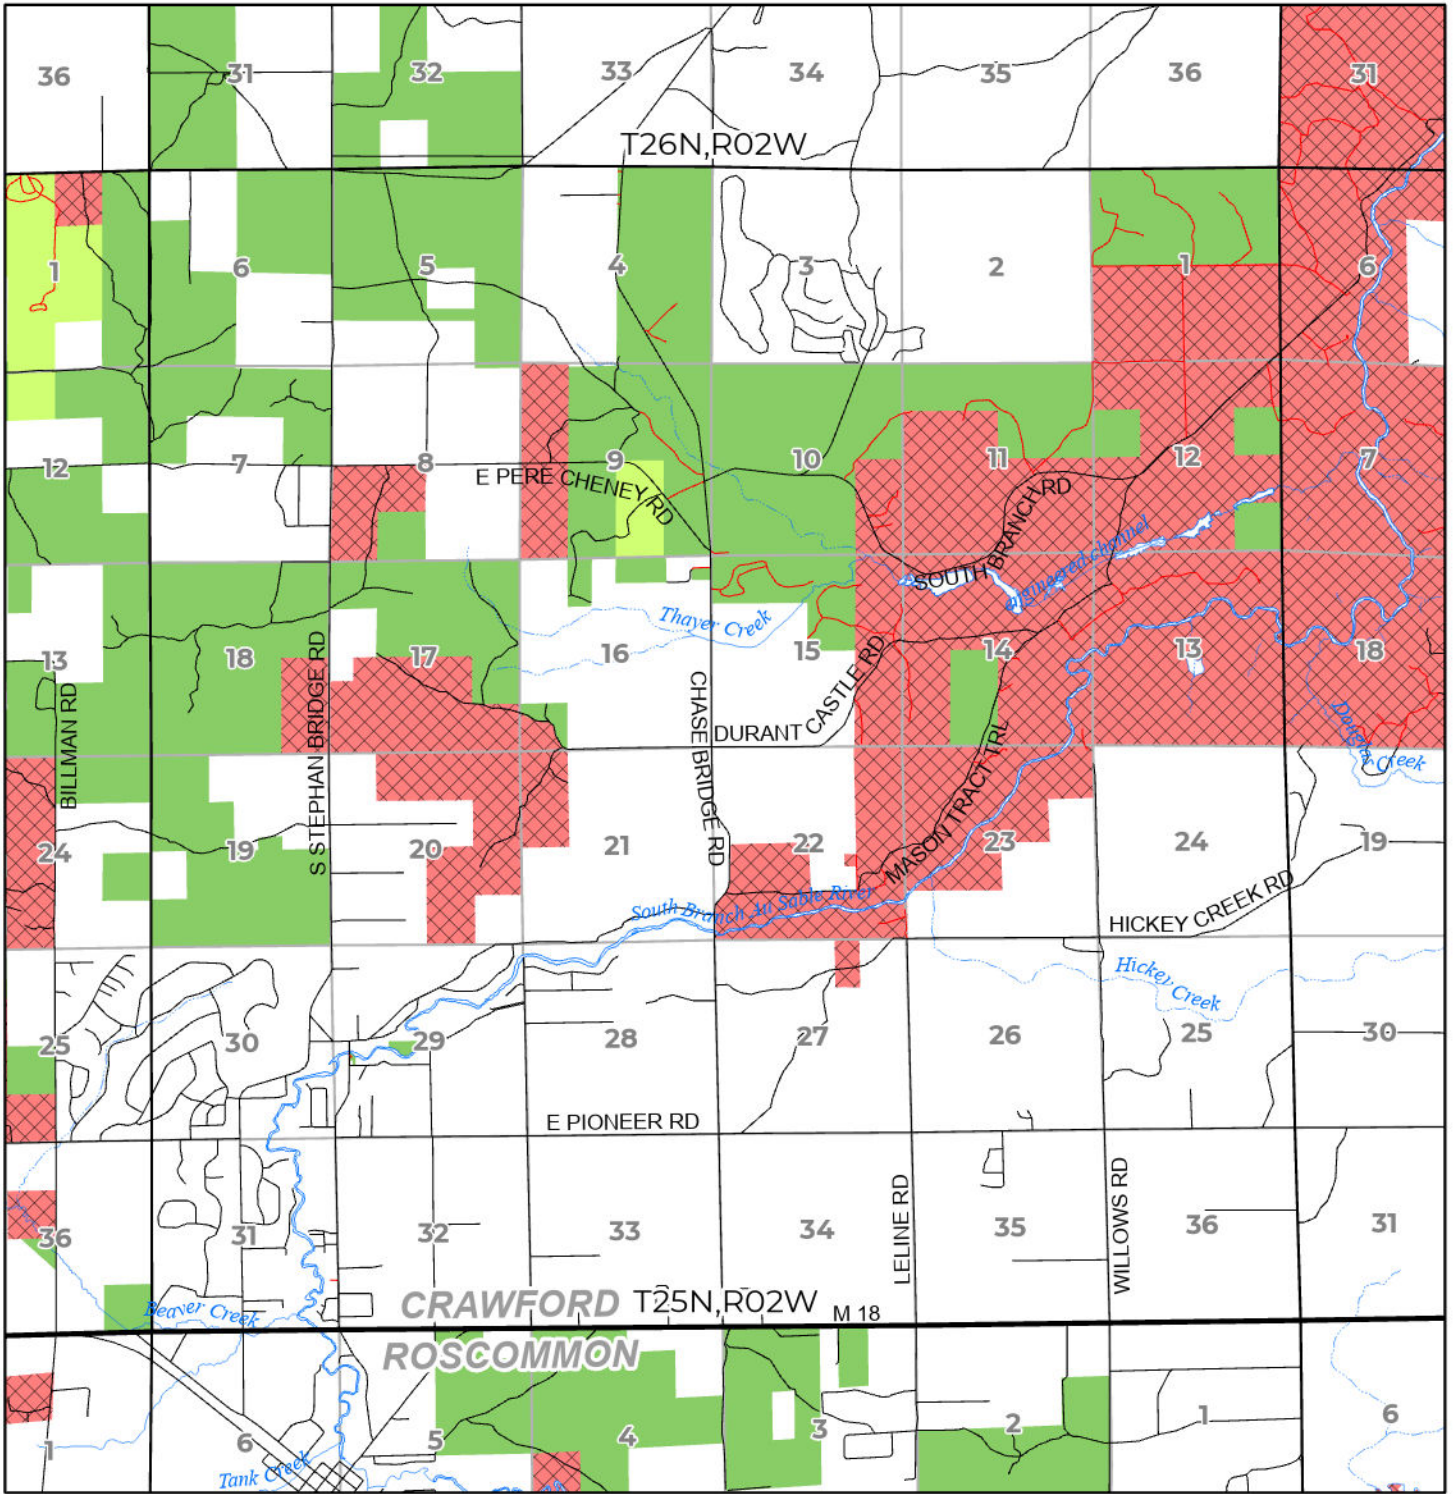

2024 FUELWOOD COLLECTION
CRAWFORD COUNTY
T25N,R02W

- Open (Recently Closed Timber Sale)
- Open
- Open (Military Restrictions - Possible closure from May to September)
- Closed