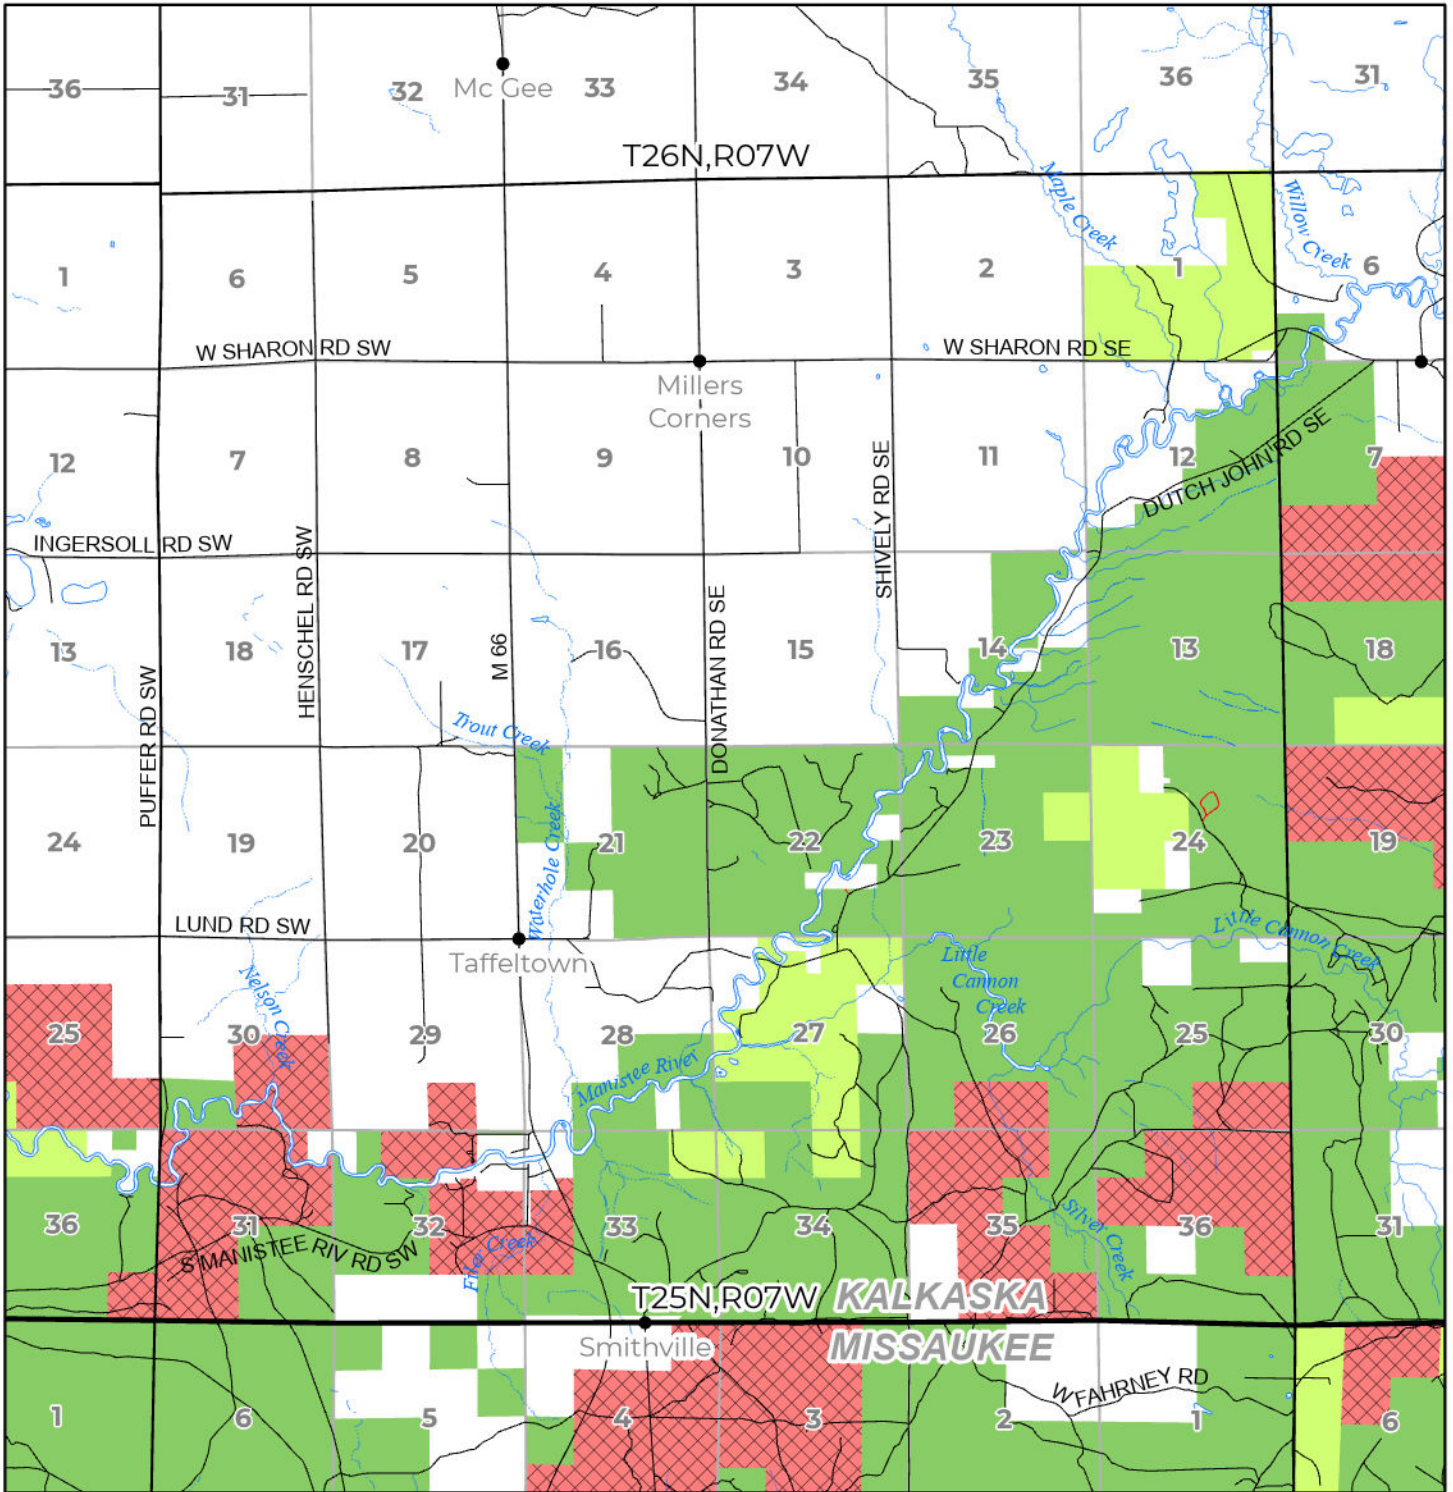

2024 FUELWOOD COLLECTION  
 KALKASKA COUNTY  
**T25N,R07W**

- Open (Recently Closed Timber Sale)
- Open
- Open (Military Restrictions - Possible closure from May to September)
- Closed