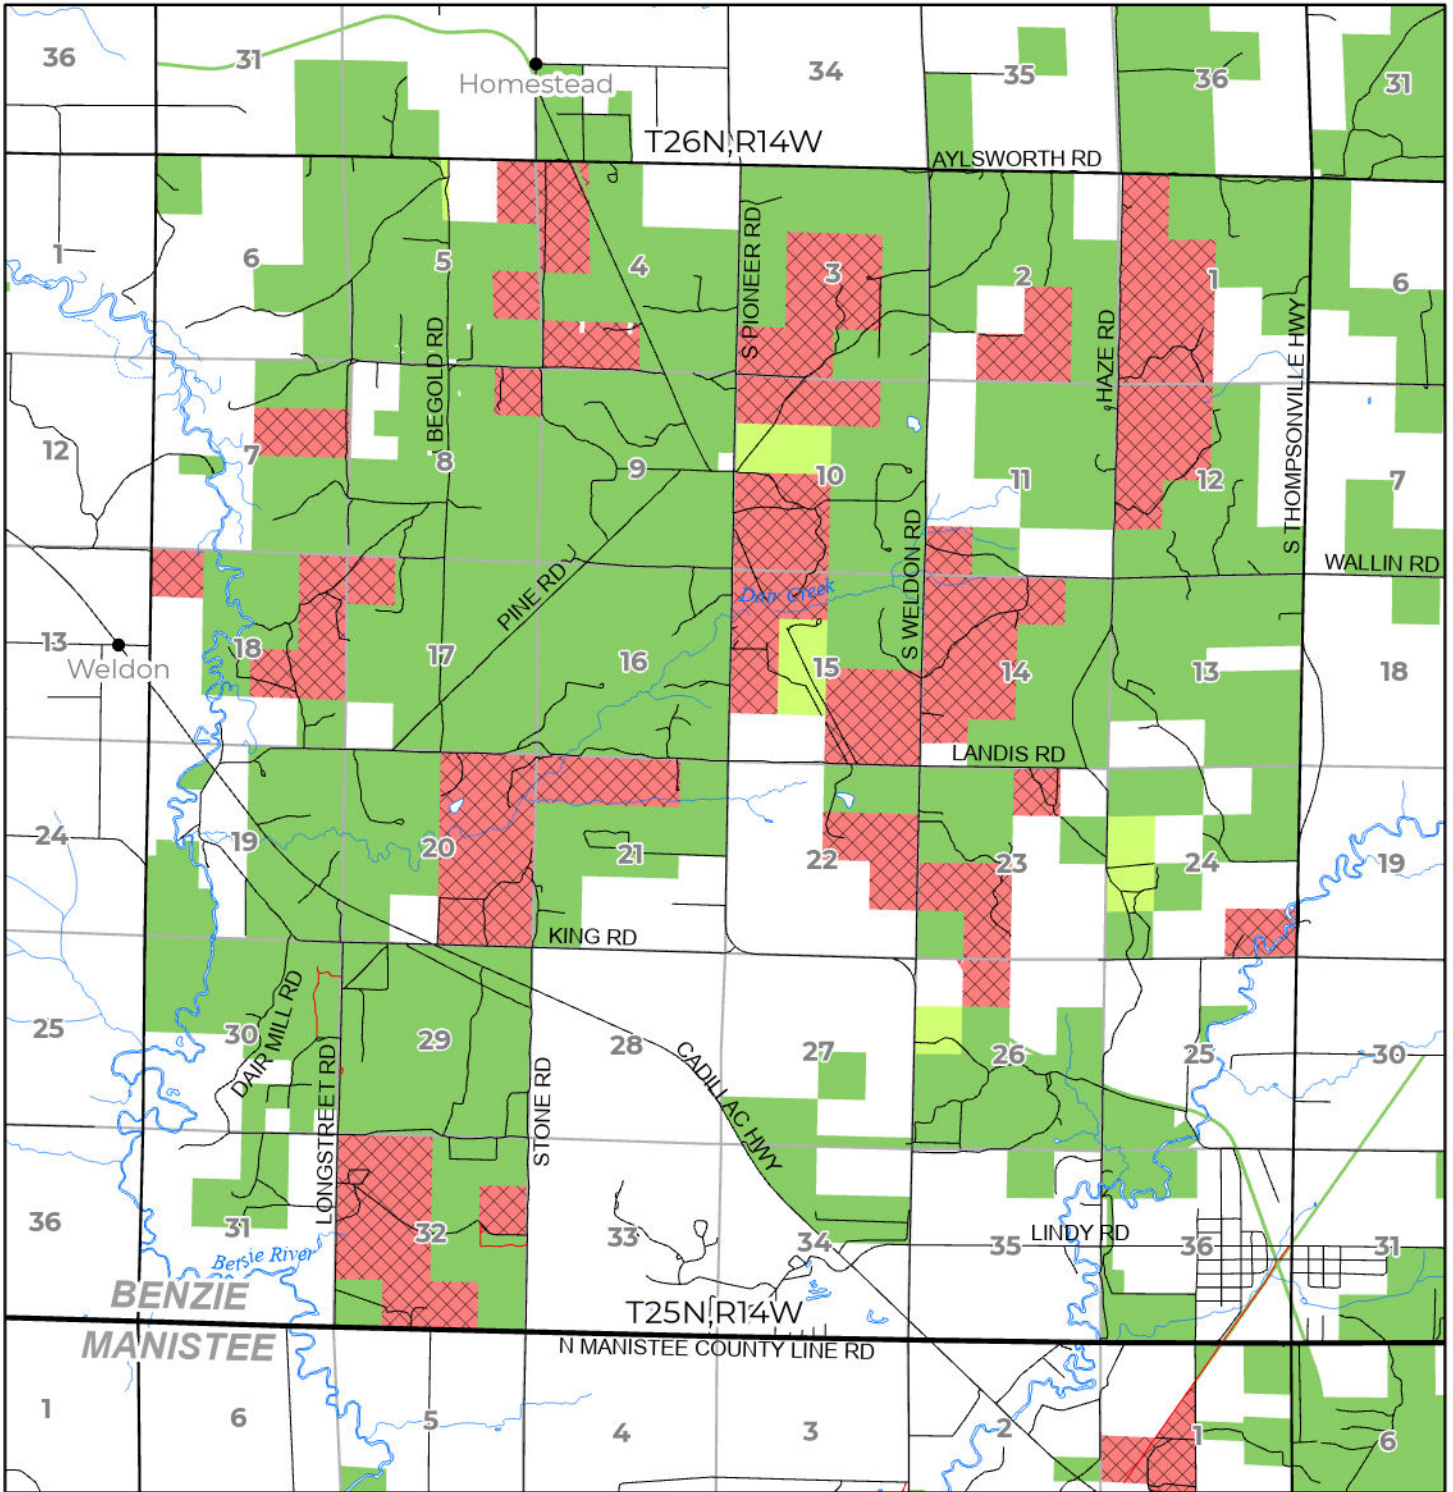

2024 FUELWOOD COLLECTION
 BENZIE COUNTY
 T25N,R14W

- Open (Recently Closed Timber Sale)
- Open
- Open (Military Restrictions - Possible closure from May to September)
- Closed

N

 Miles
 0 1

 Effective: April 1, 2024