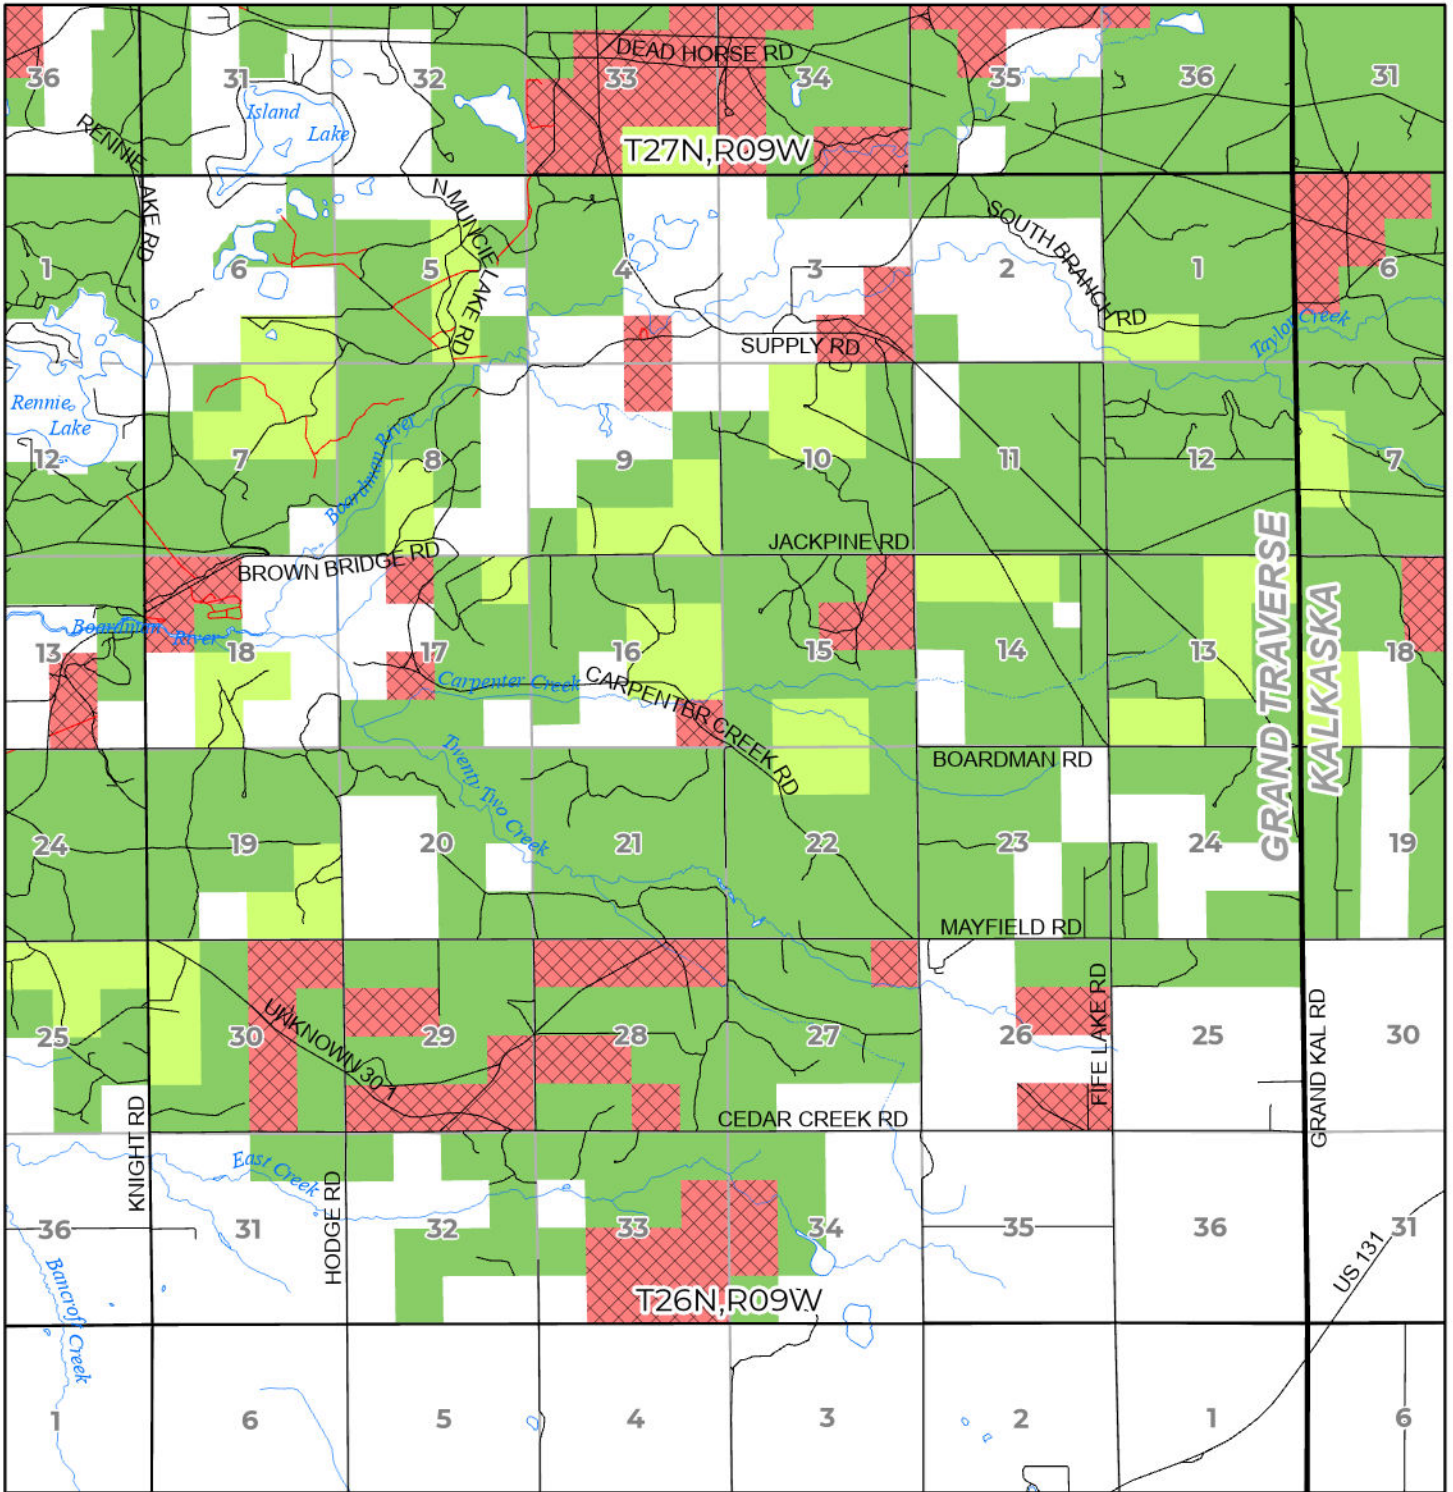

2024 FUELWOOD COLLECTION
 GRAND TRAVERSE COUNTY
T26N,R09W

- Open (Recently Closed Timber Sale)
- Open
- Open (Military Restrictions – Possible closure from May to September)
- Closed