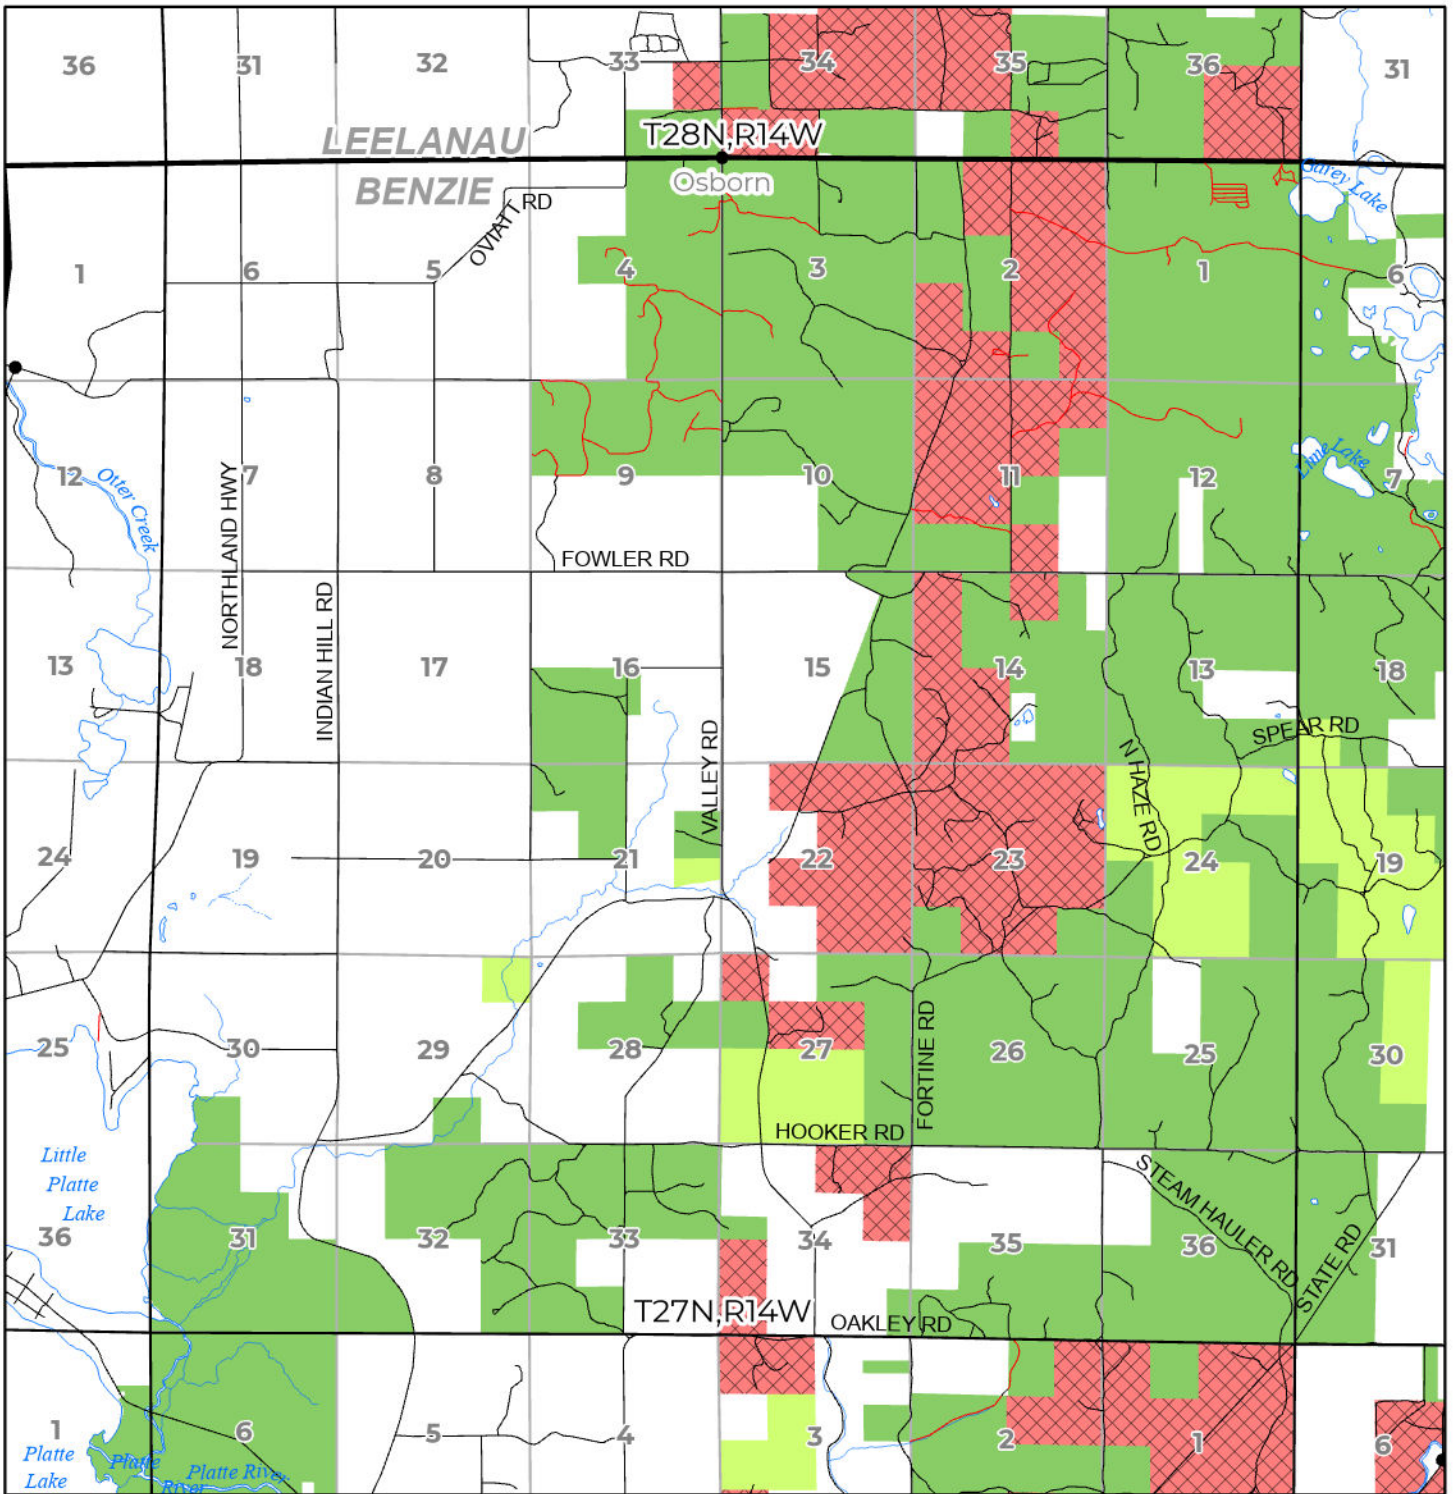

2024 FUELWOOD COLLECTION
 BENZIE COUNTY
 T27N,R14W

- Open (Recently Closed Timber Sale)
- Open
- Open (Military Restrictions – Possible closure from May to September)
- Closed