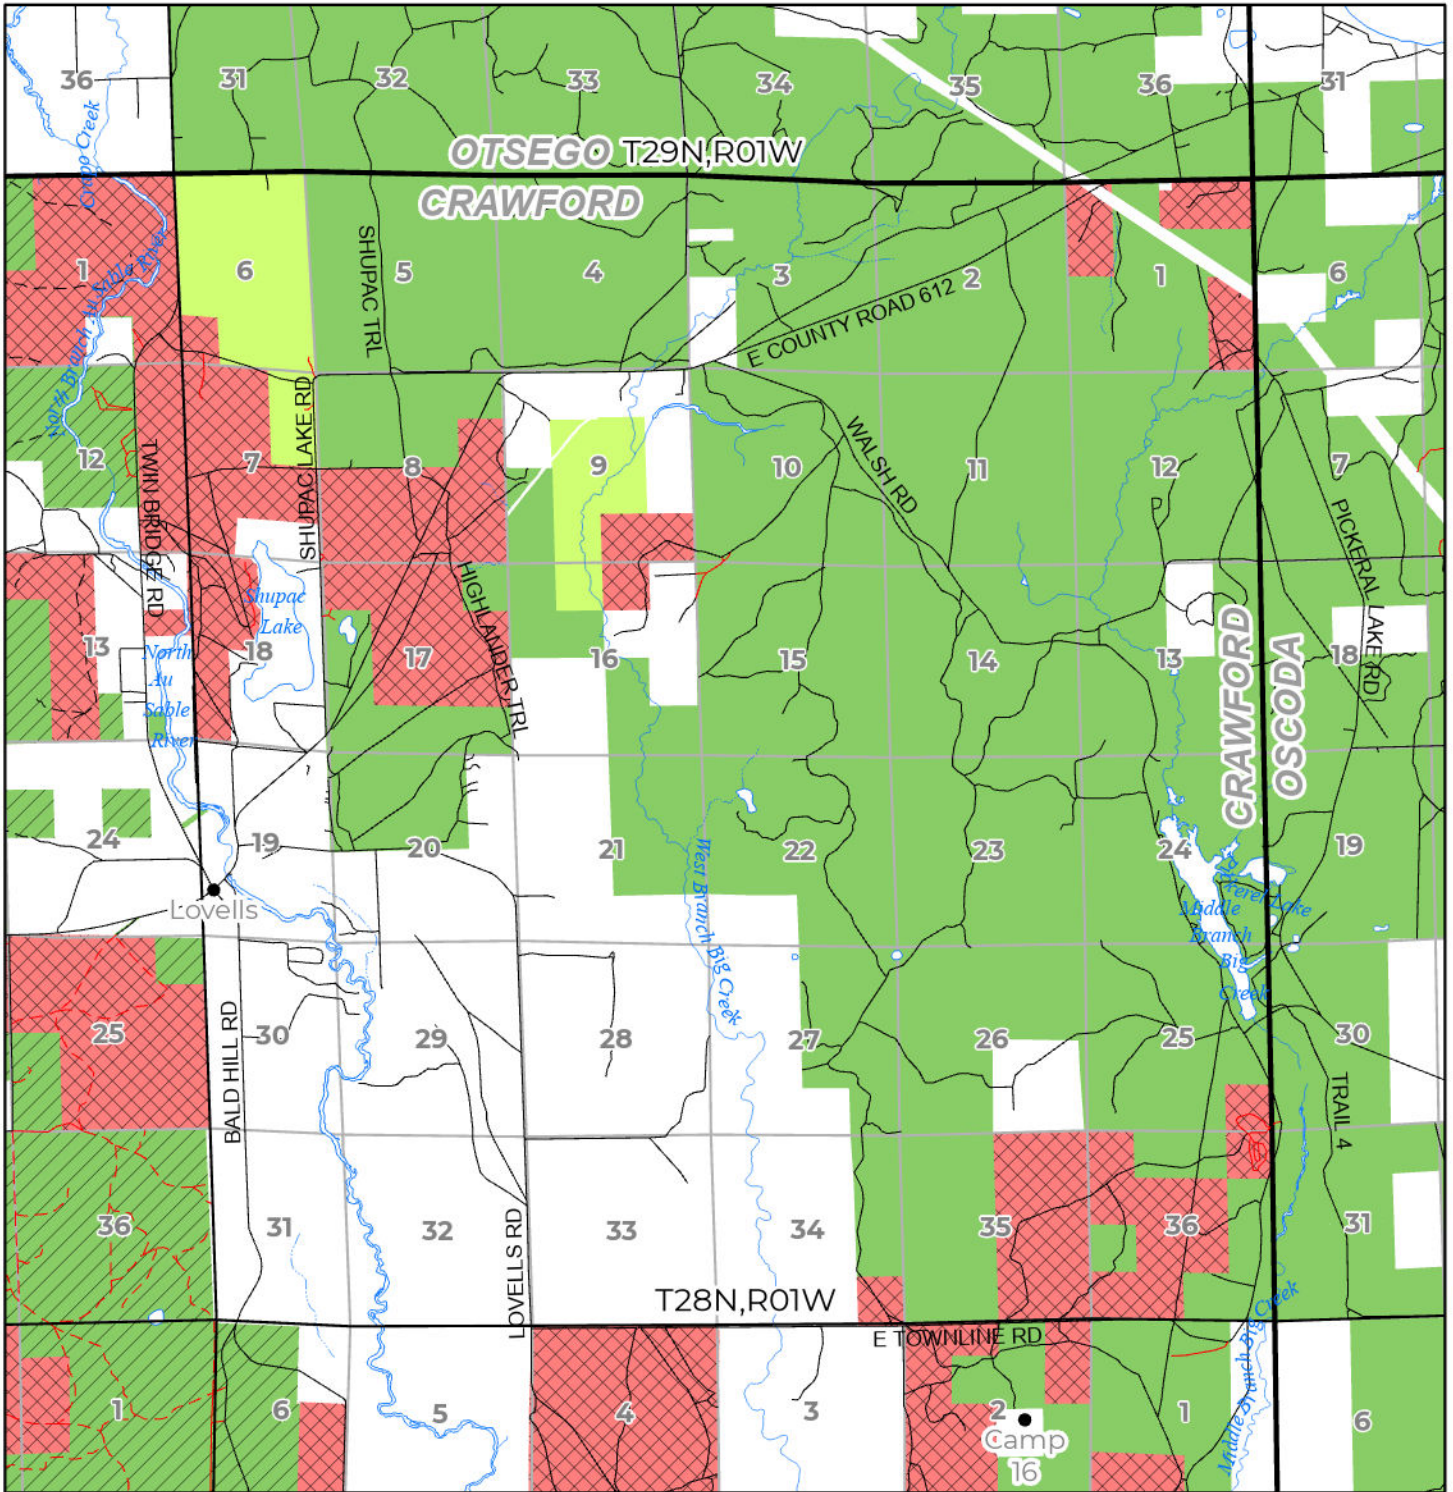

2024 FUELWOOD COLLECTION  
 CRAWFORD COUNTY  
**T28N,R01W**

- Open (Recently Closed Timber Sale)
- Open
- Open (Military Restrictions – Possible closure from May to September)
- Closed