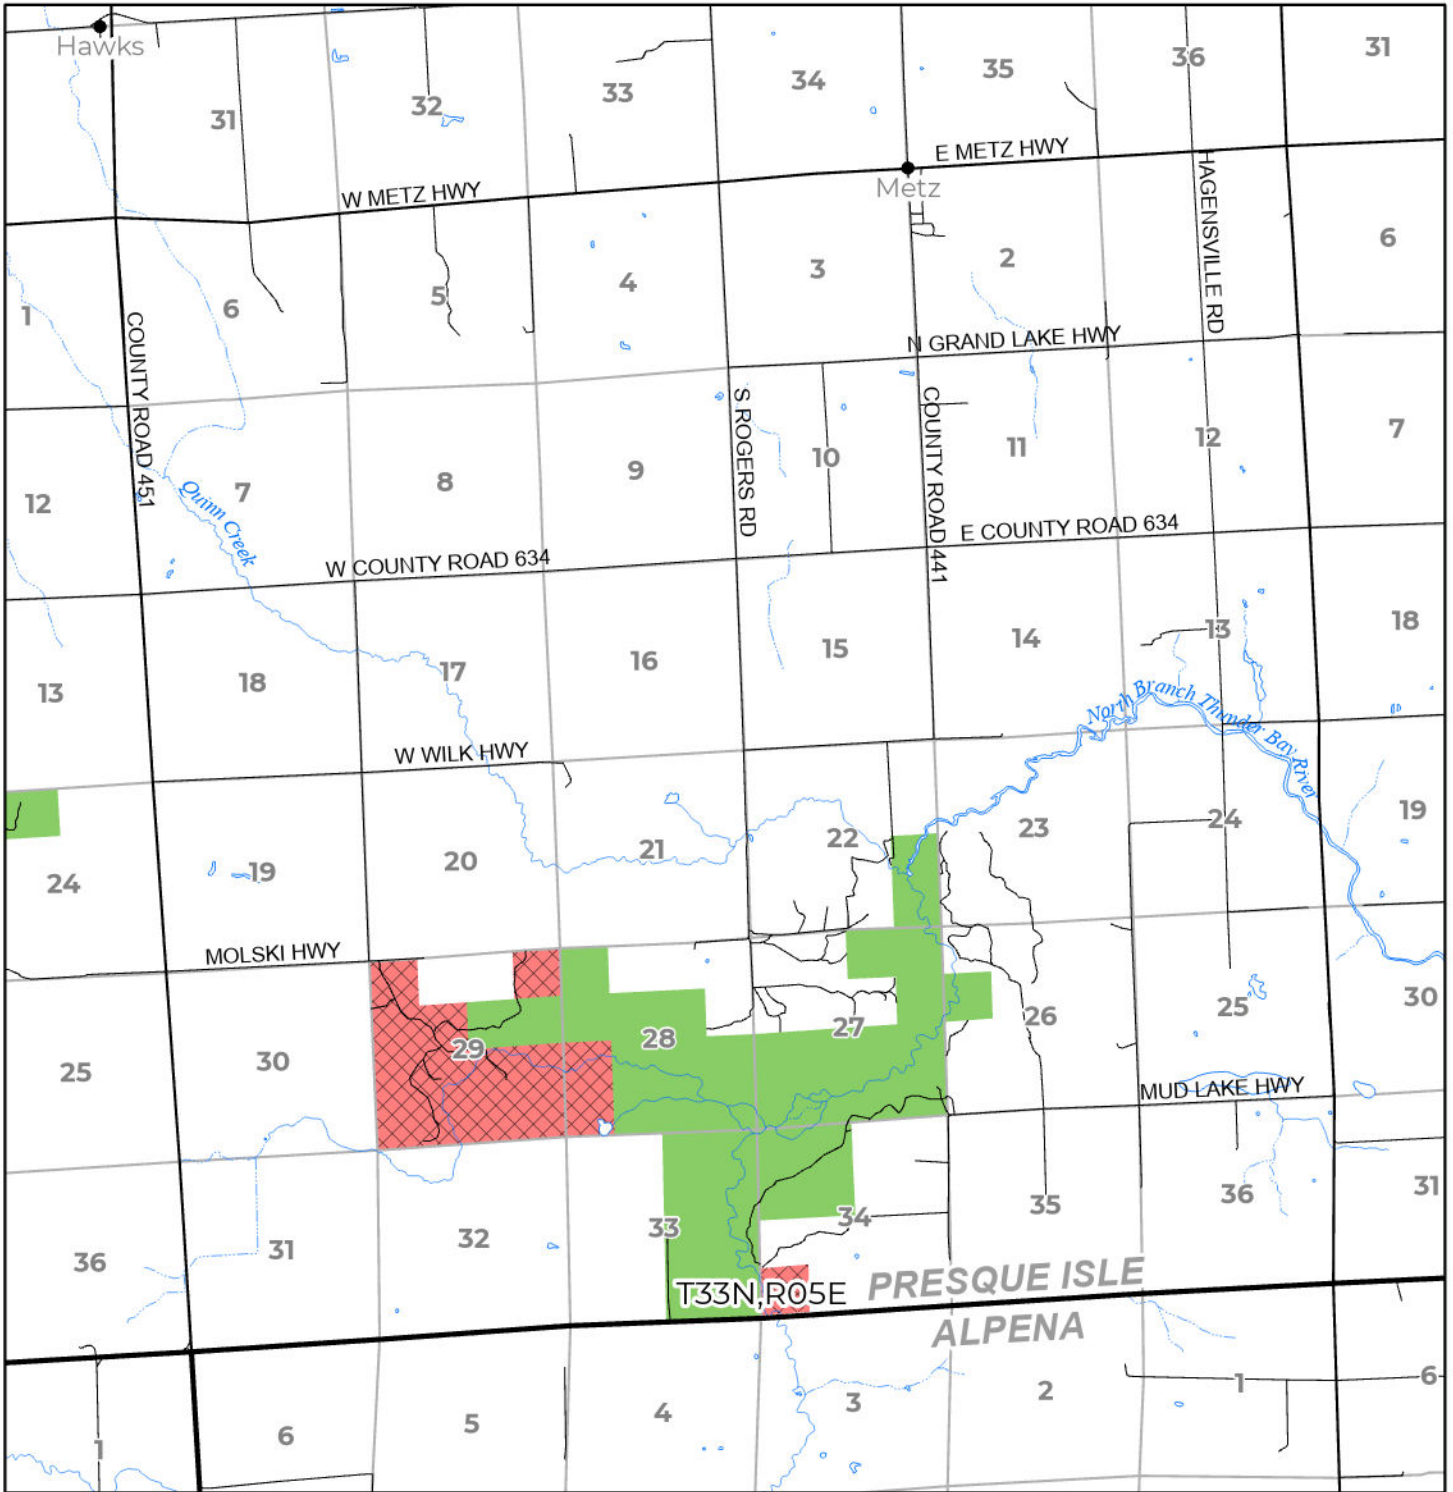

2024 FUELWOOD COLLECTION  
 PRESQUE ISLE COUNTY  
**T33N,R05E**

- Open (Recently Closed Timber Sale)
- Open
- Open (Military Restrictions - Possible closure from May to September)
- Closed