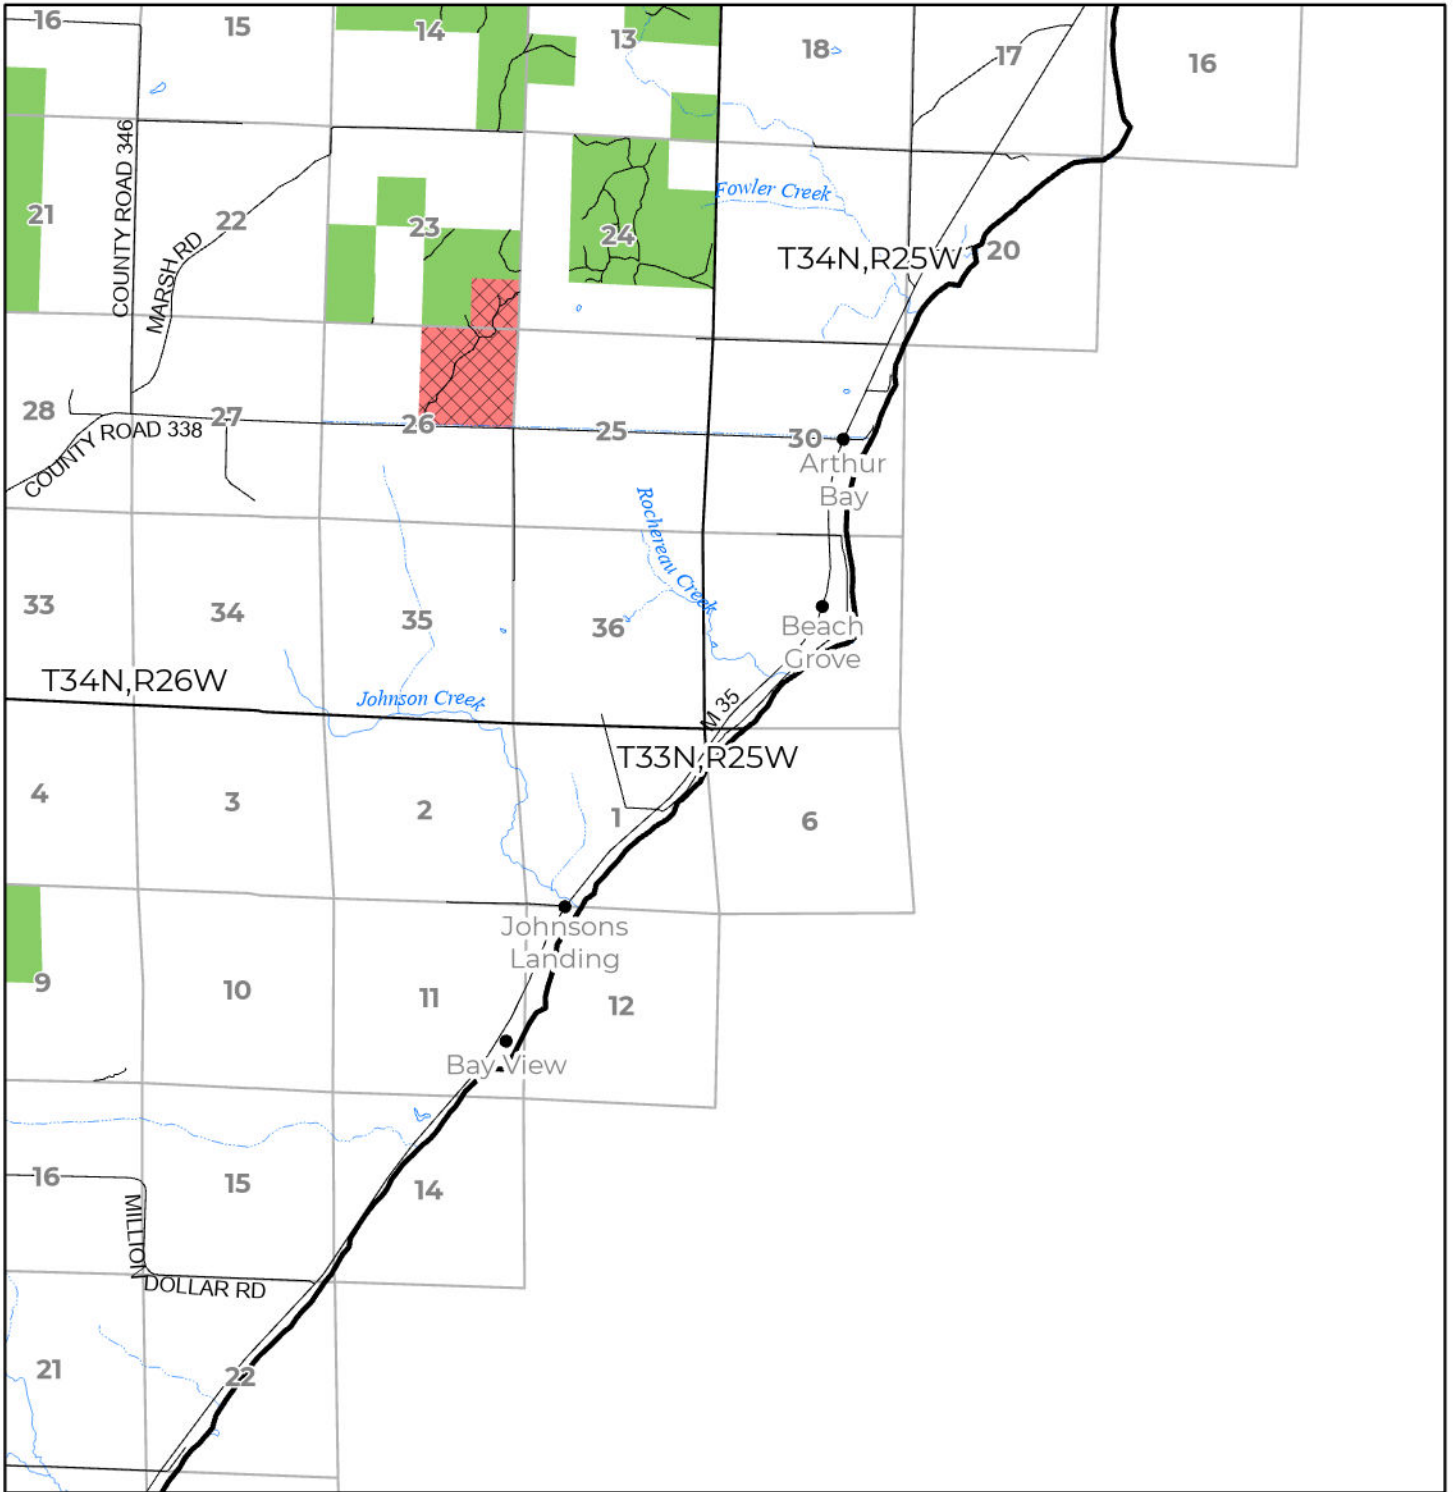

2024 FUELWOOD COLLECTION
 MENONIMEE COUNTY
T33N,R25W

- Open (Recently Closed Timber Sale)
- Open
- Open (Military Restrictions - Possible closure from May to September)
- Closed