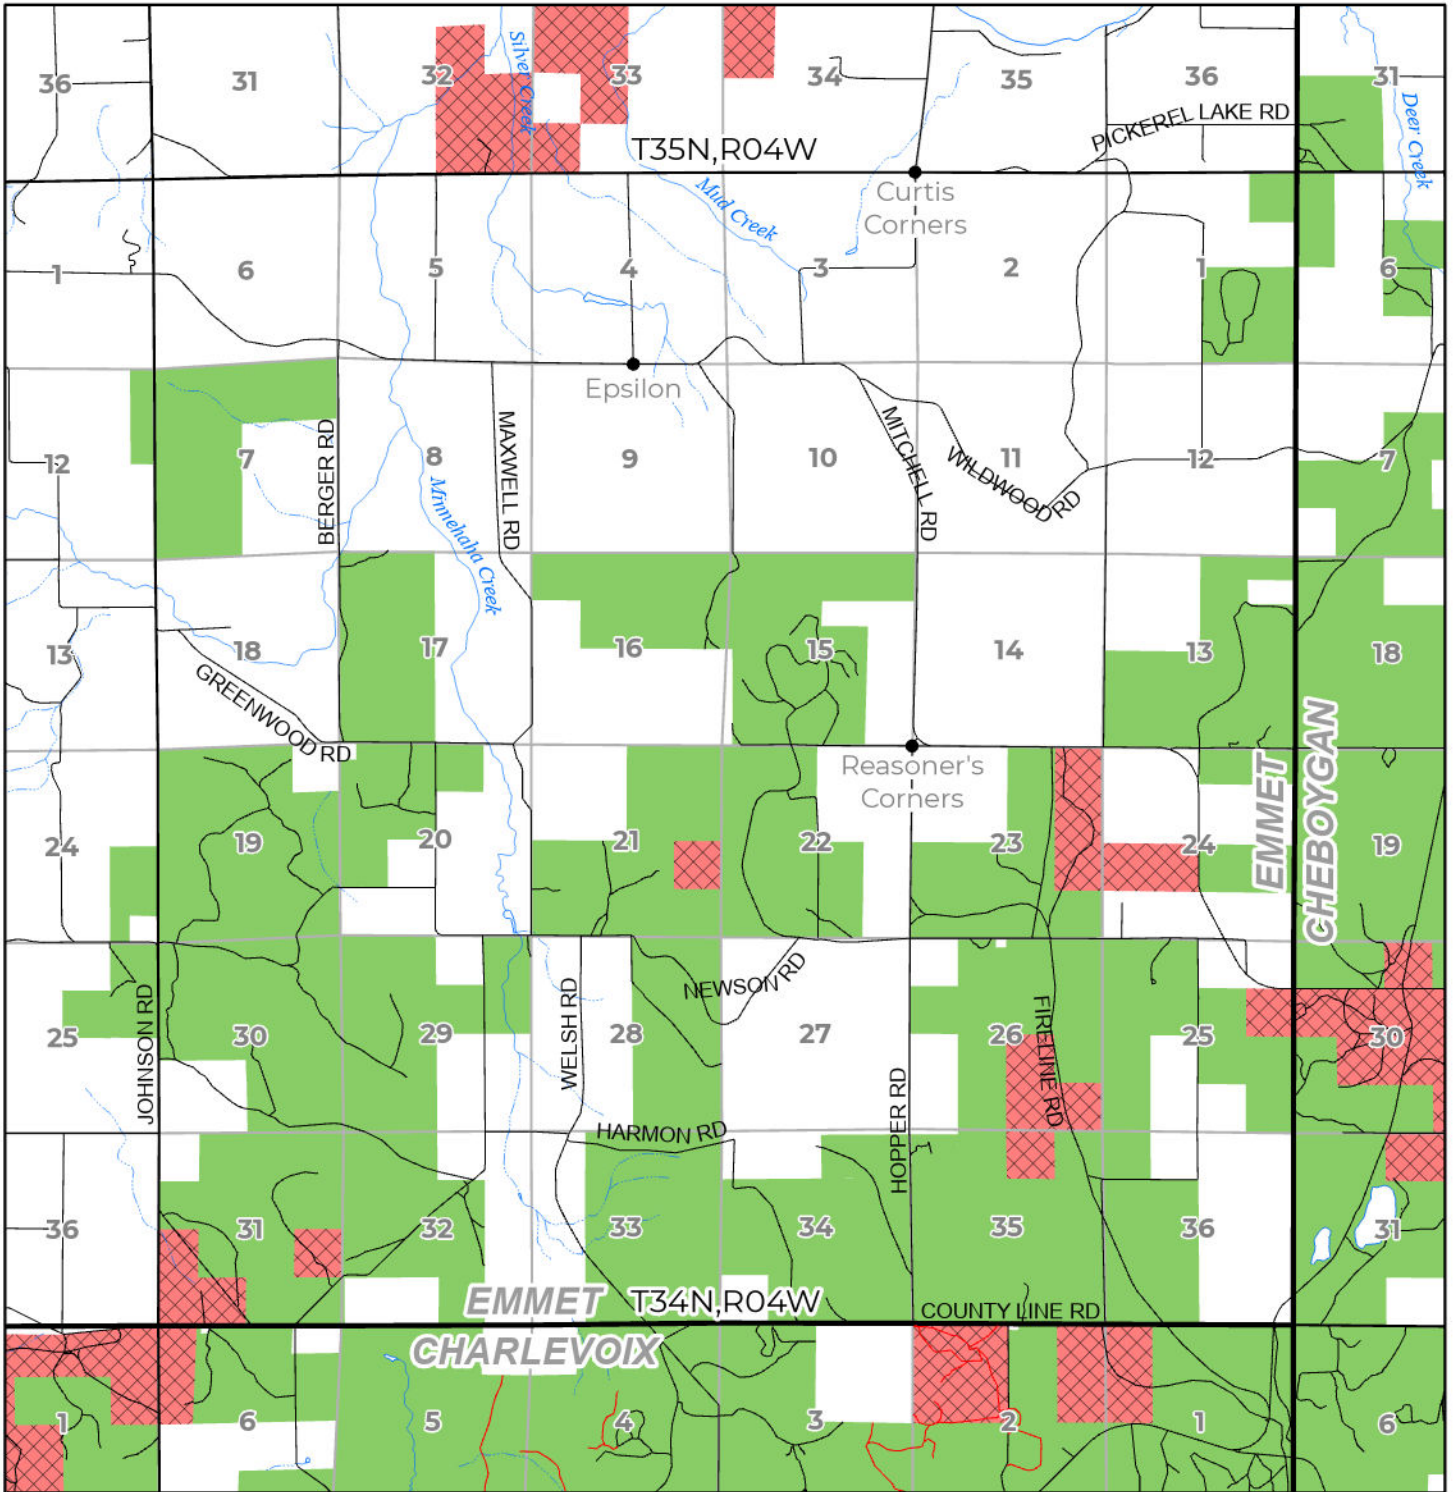

2024 FUELWOOD COLLECTION
EMMET COUNTY
T34N,R04W

- Open (Recently Closed Timber Sale)
- Open
- Open (Military Restrictions - Possible closure from May to September)
- Closed