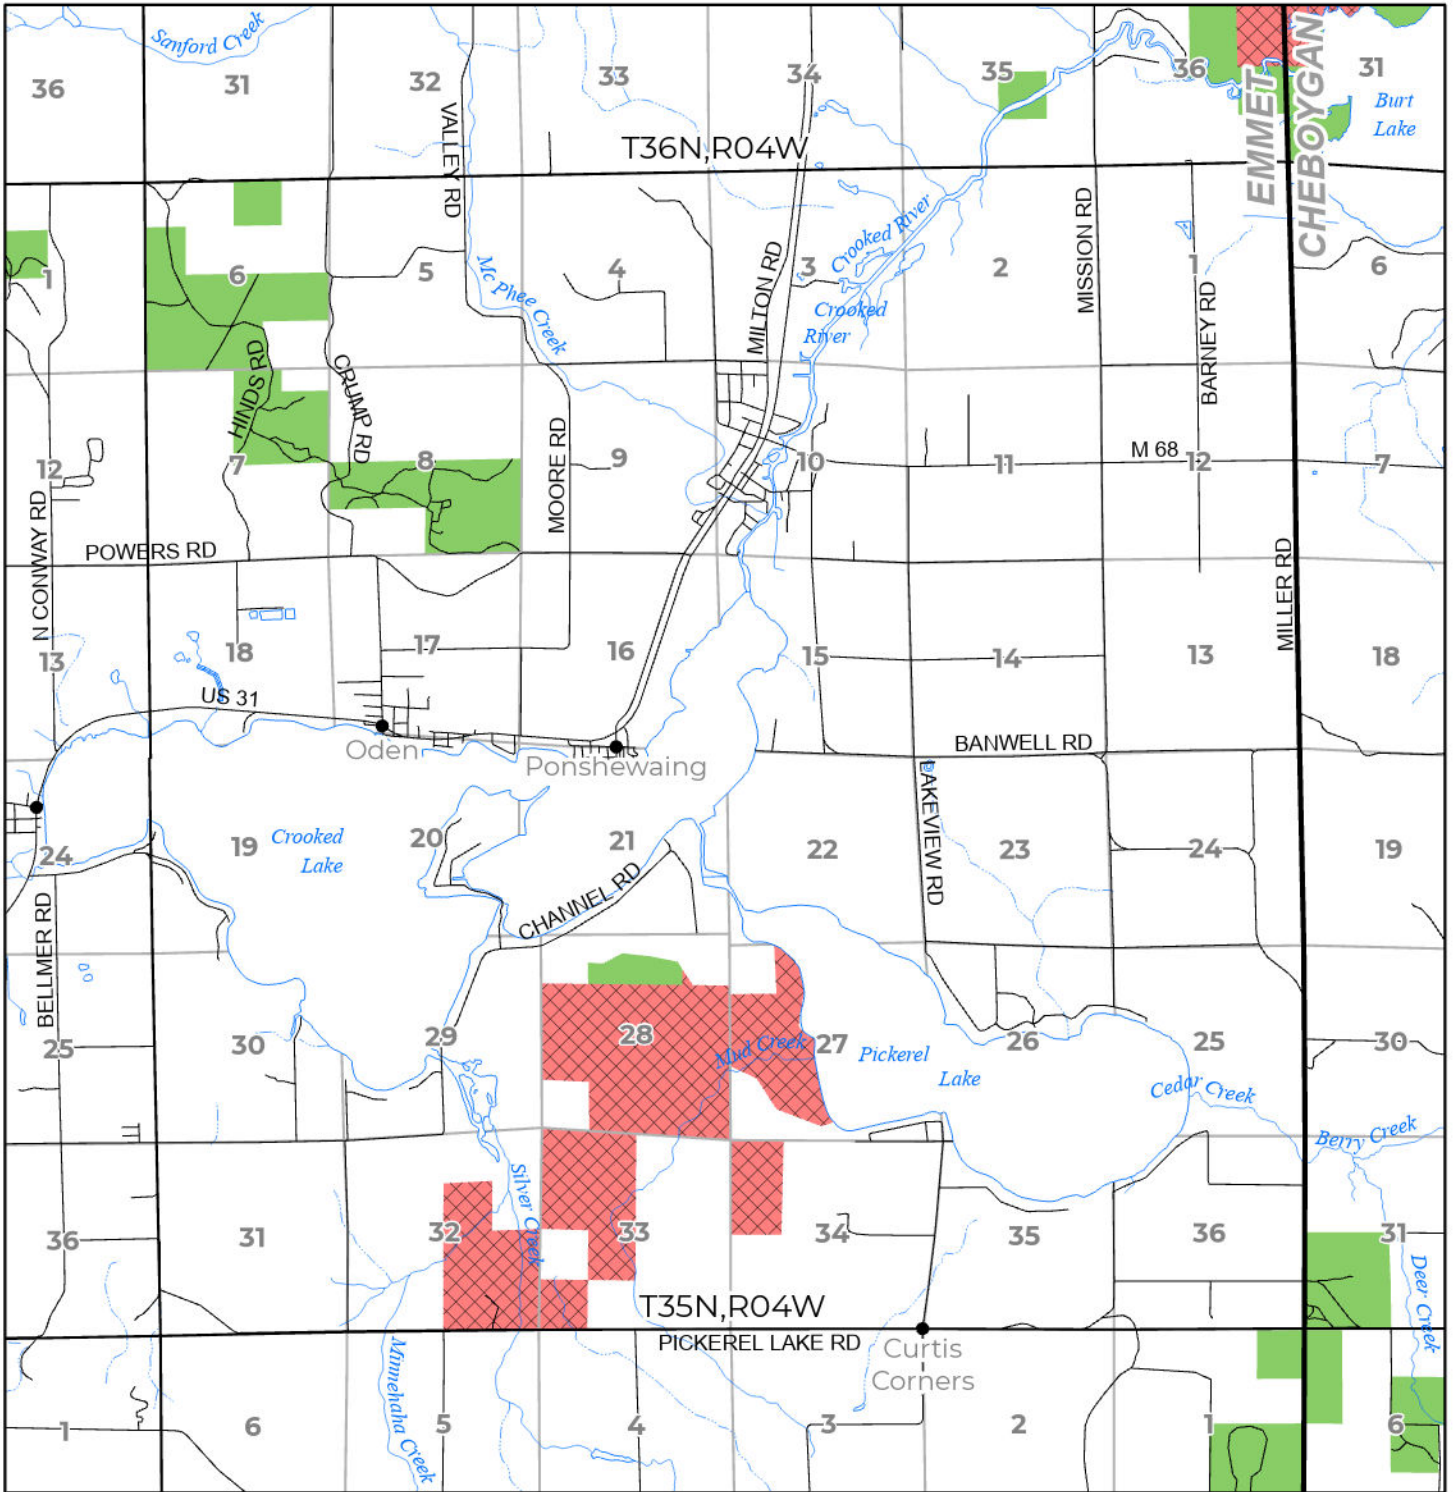

2024 FUELWOOD COLLECTION
 EMMET COUNTY
T35N,R04W

- Open (Recently Closed Timber Sale)
- Open
- Open (Military Restrictions - Possible closure from May to September)
- Closed

N

 Miles

 Effective: April 1, 2024