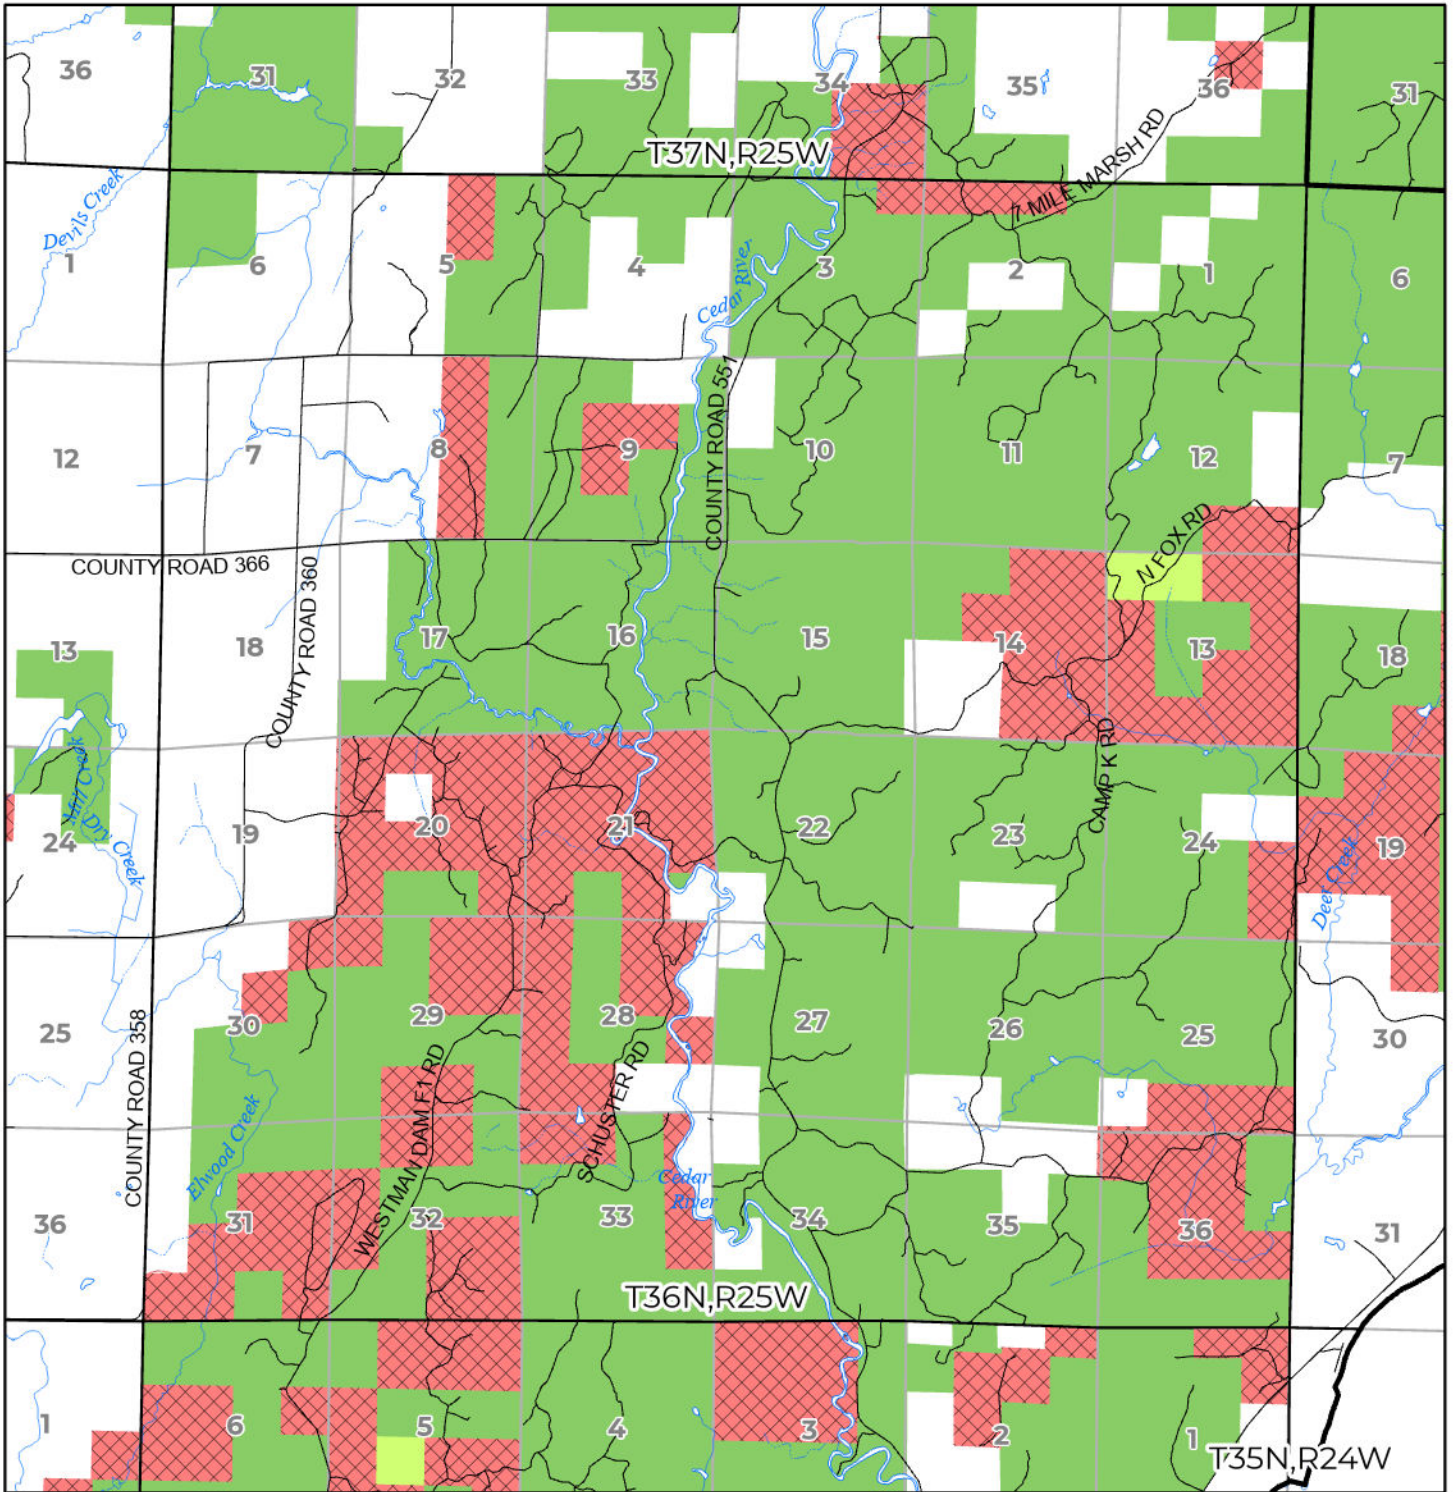

2024 FUELWOOD COLLECTION
 MENONIMEE COUNTY
T36N,R25W

- Open (Recently Closed Timber Sale)
- Open
- Open (Military Restrictions - Possible closure from May to September)
- Closed