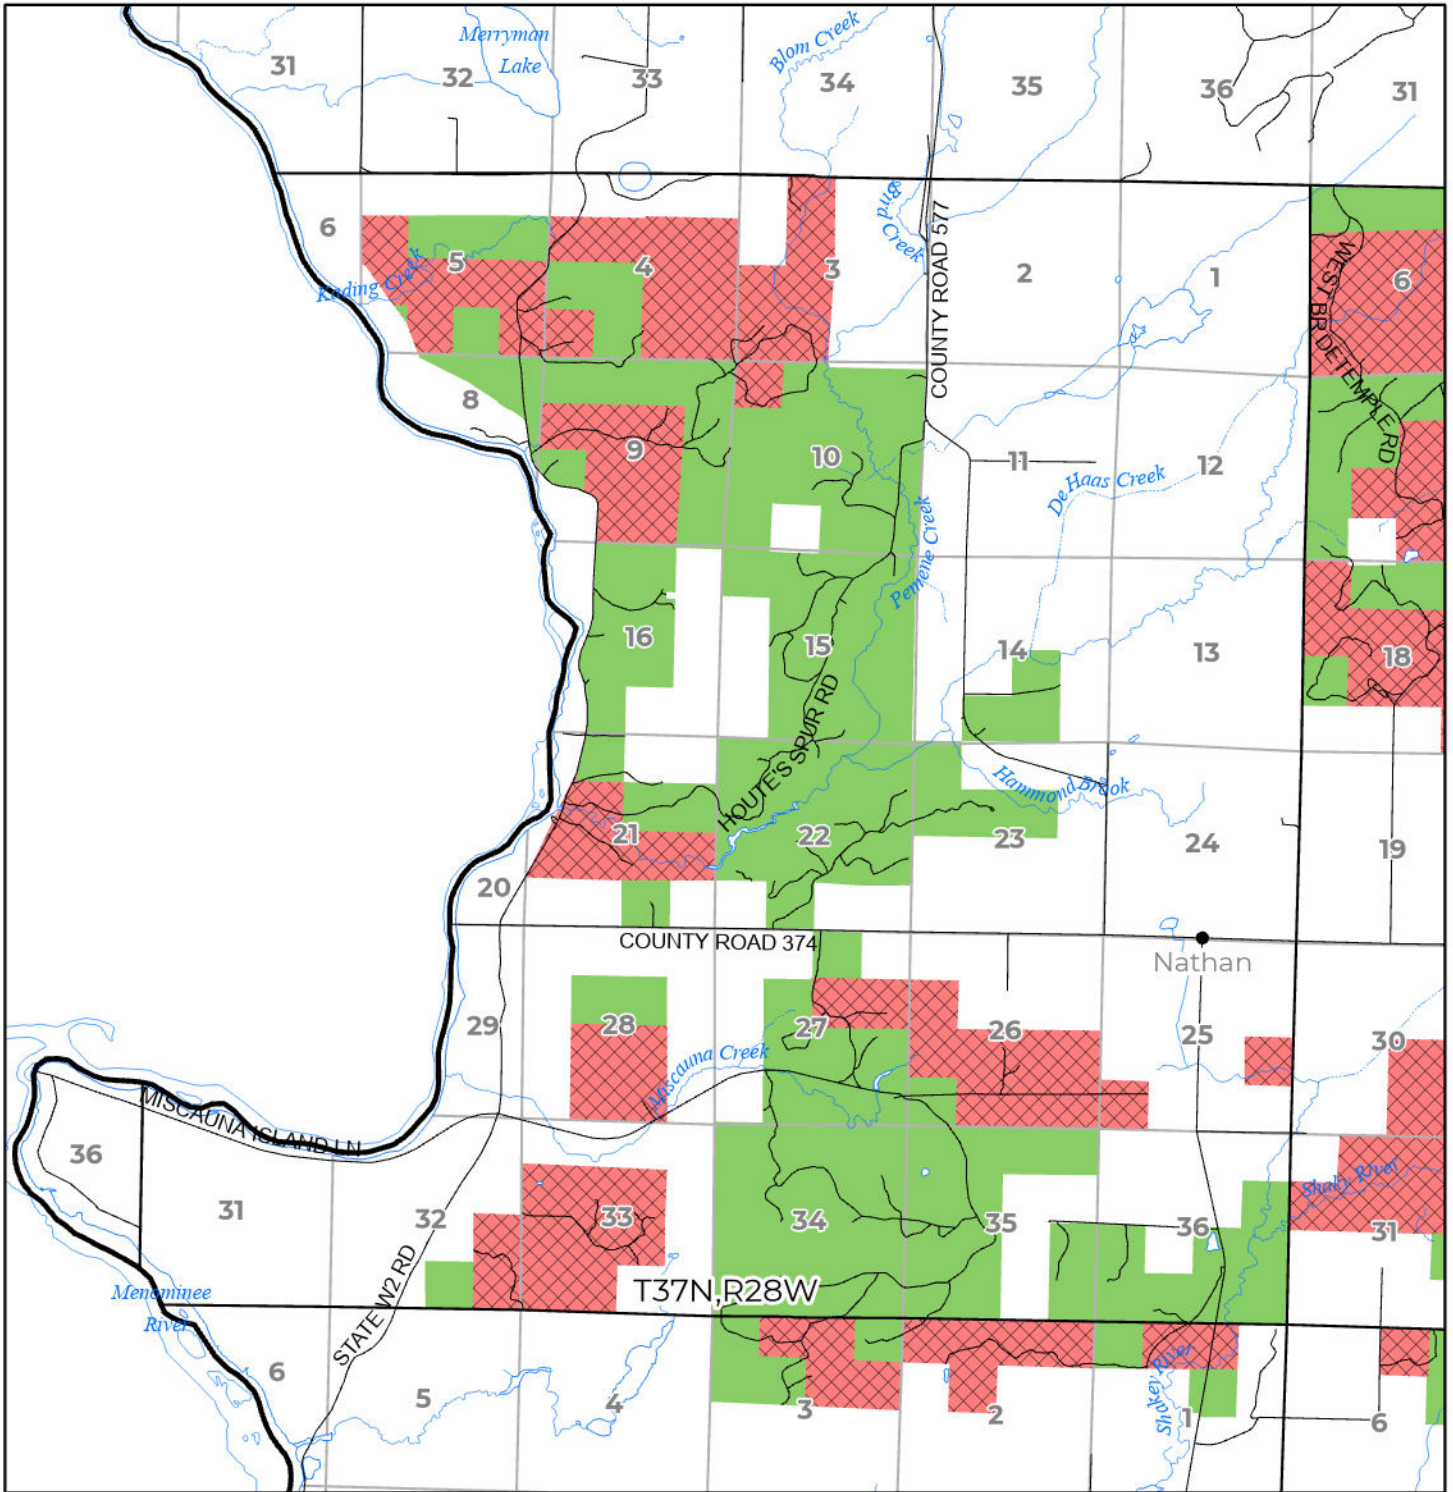

2024 FUELWOOD COLLECTION  
 MENONIMEE COUNTY  
**T37N,R28W**

- Open (Recently Closed Timber Sale)
- Open
- Open (Military Restrictions – Possible closure from May to September)
- Closed

N  
  
 Miles  
  
 Effective: April 1, 2024