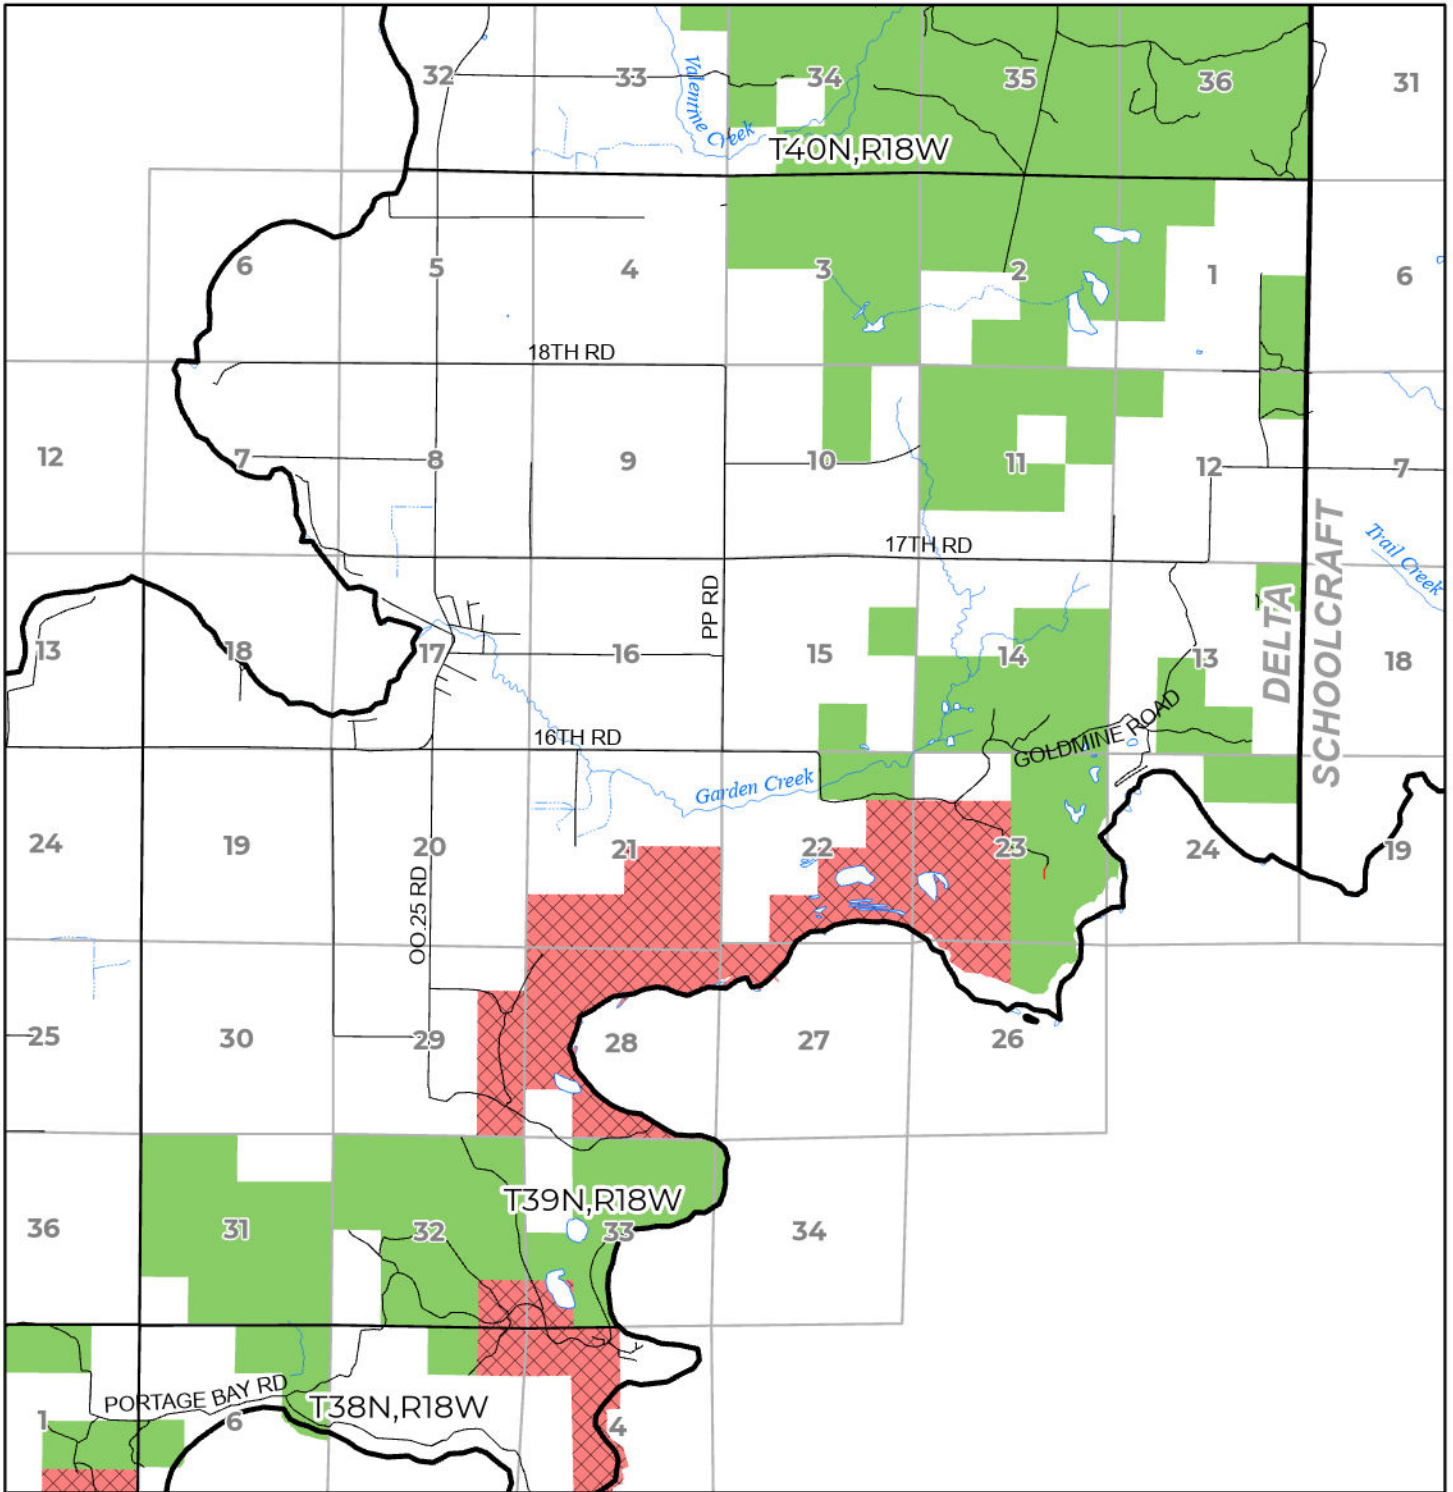

2024 FUELWOOD COLLECTION  
 DELTA COUNTY  
**T39N,R18W**

- Open (Recently Closed Timber Sale)
- Open
- Open (Military Restrictions - Possible closure from May to September)
- Closed