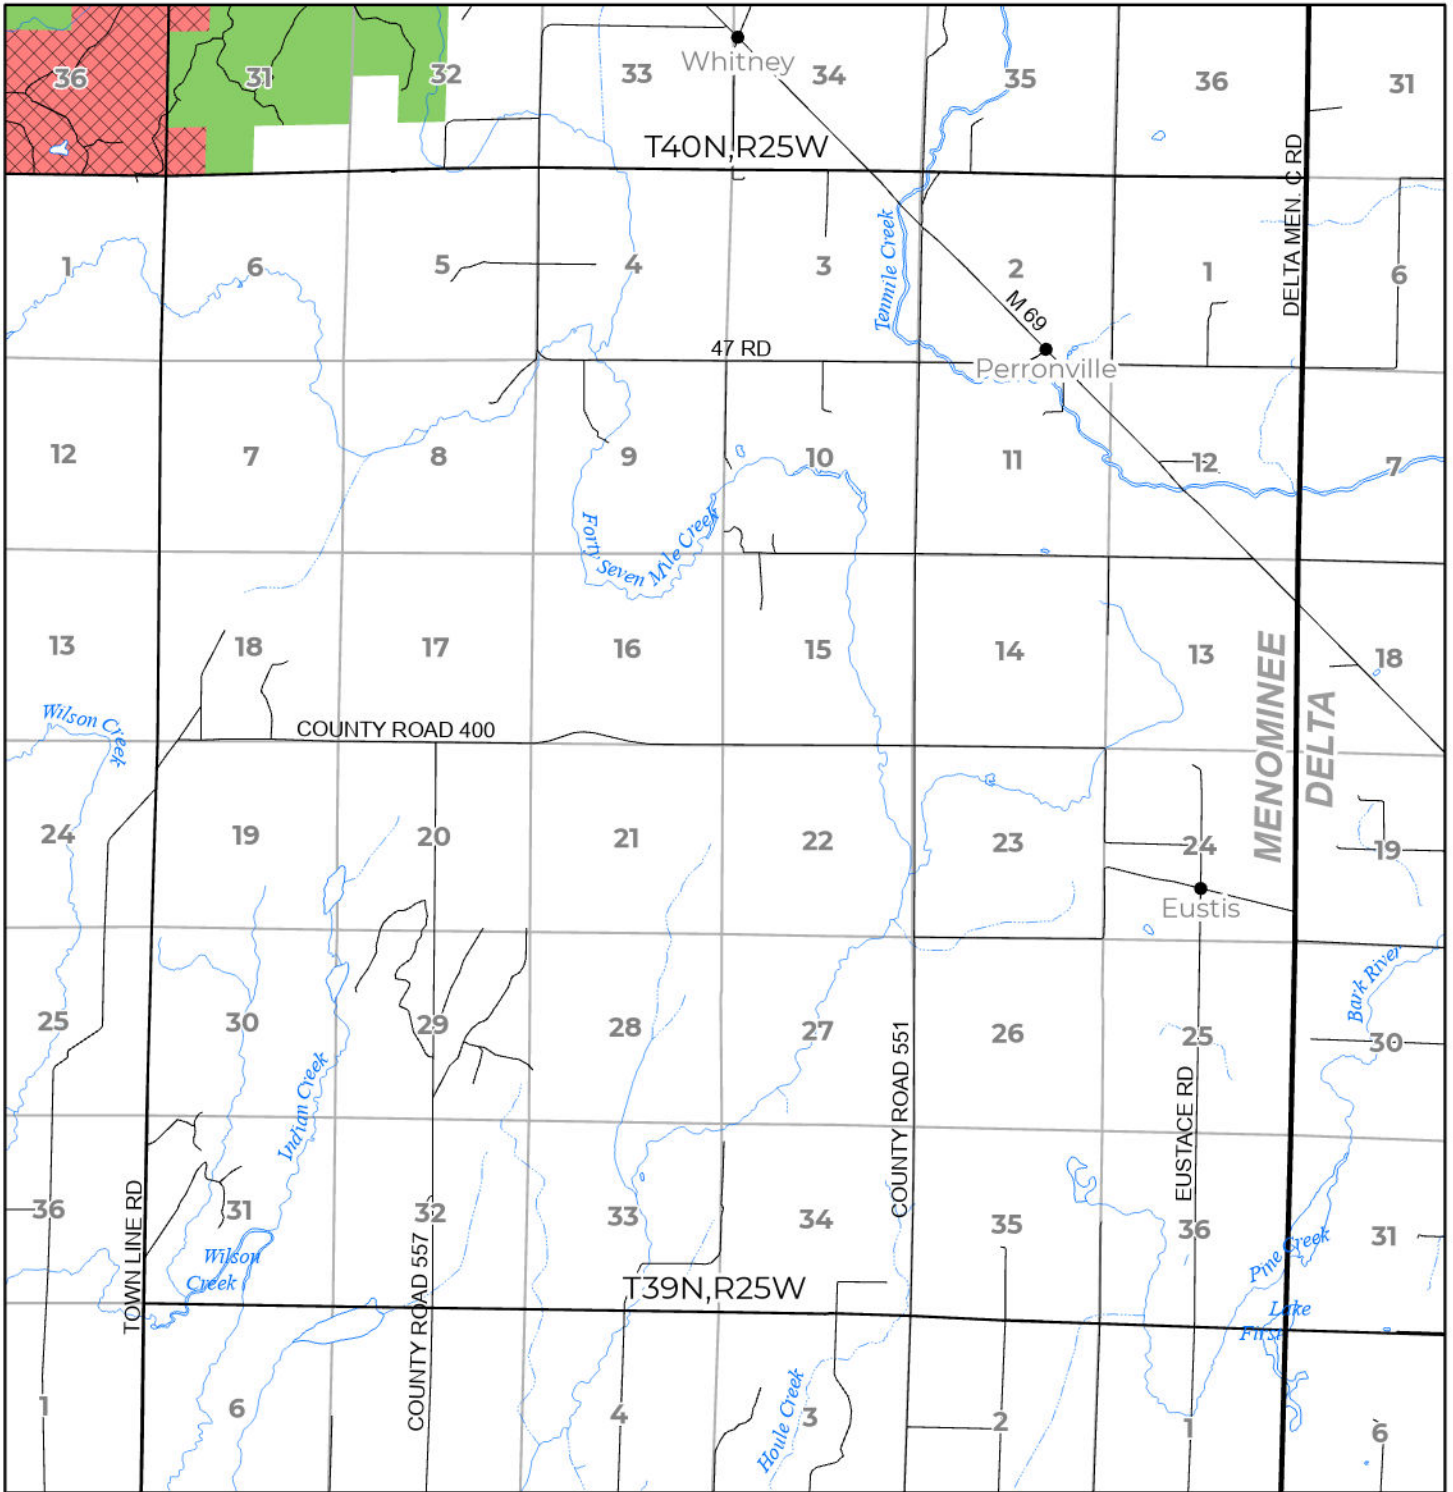

2024 FUELWOOD COLLECTION
 MENONIMEE COUNTY
T39N,R25W

- Open (Recently Closed Timber Sale)
- Open
- Open (Military Restrictions – Possible closure from May to September)
- Closed