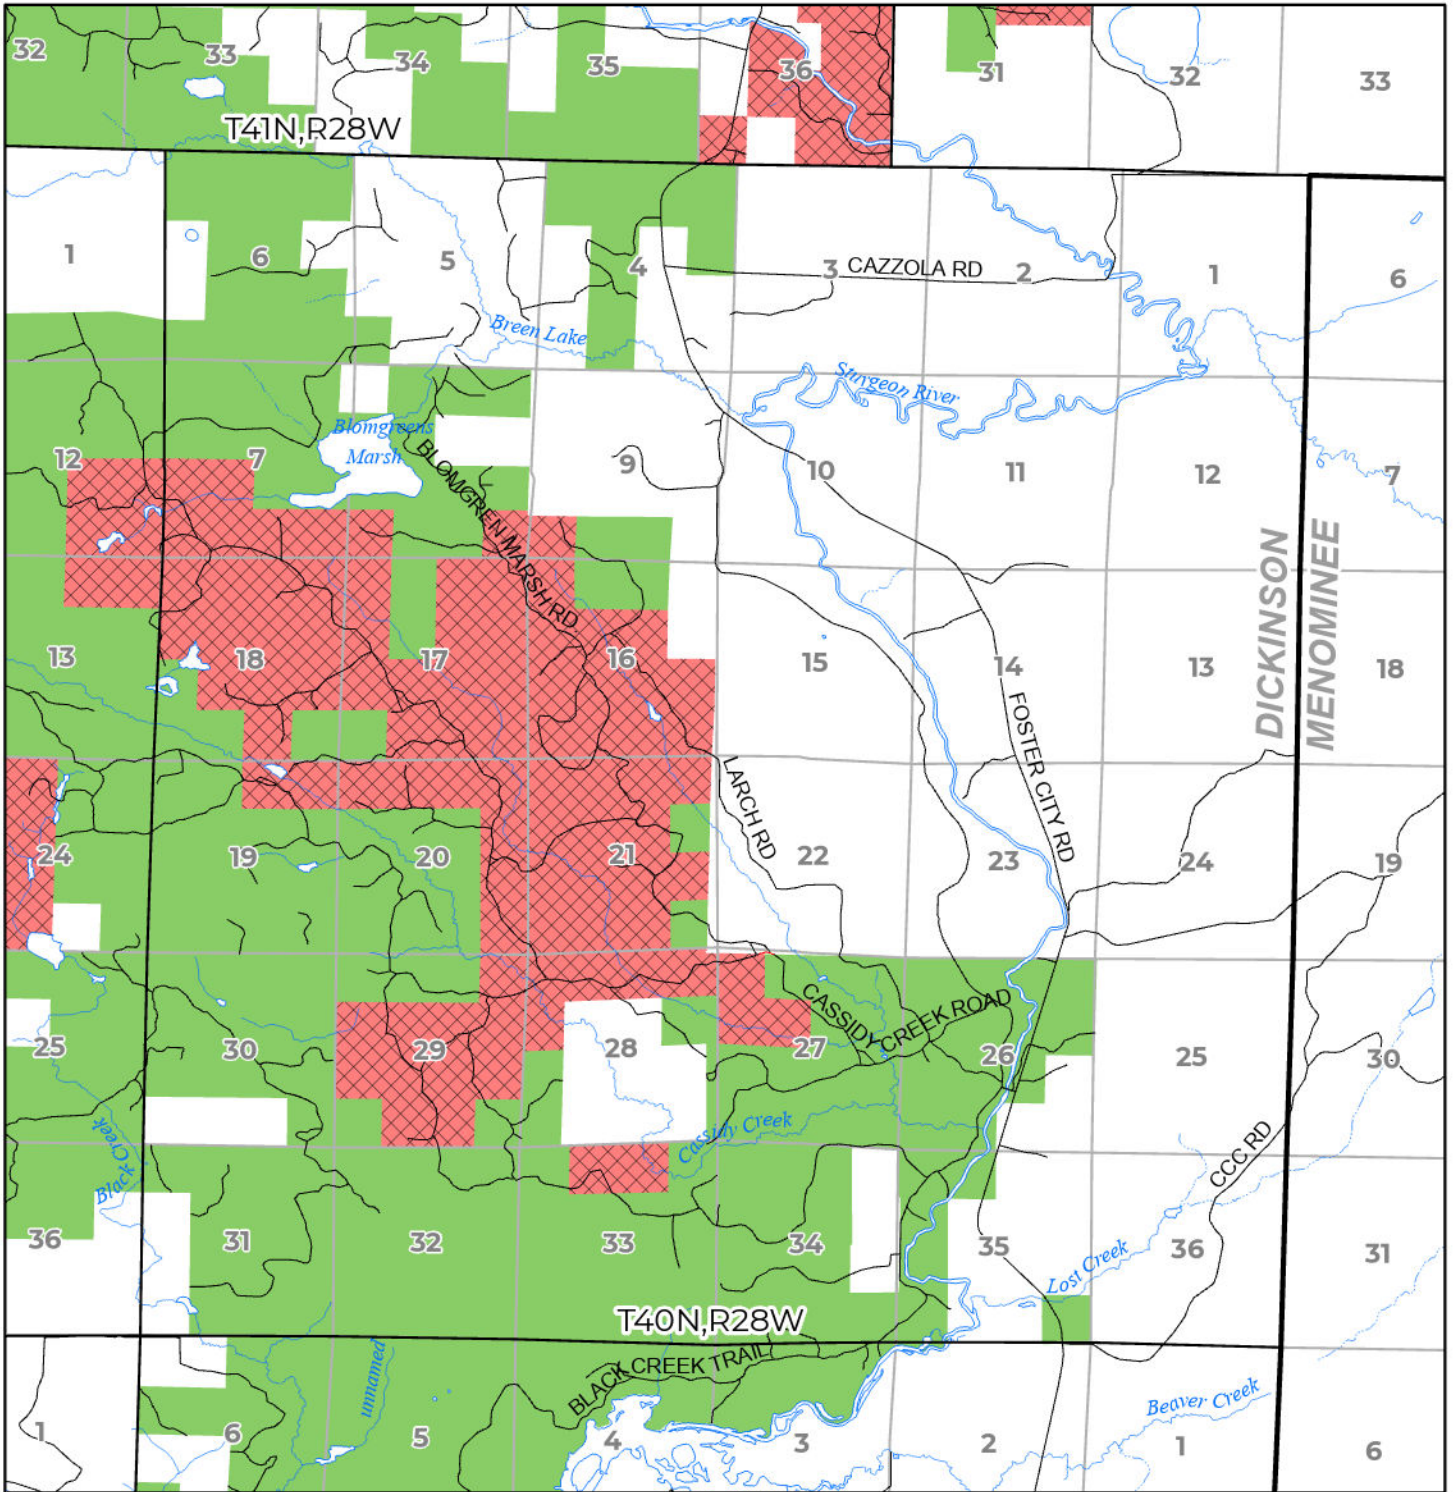

2024 FUELWOOD COLLECTION
 DICKINSON COUNTY
T40N,R28W

- Open (Recently Closed Timber Sale)
- Open
- Open (Military Restrictions - Possible closure from May to September)
- Closed