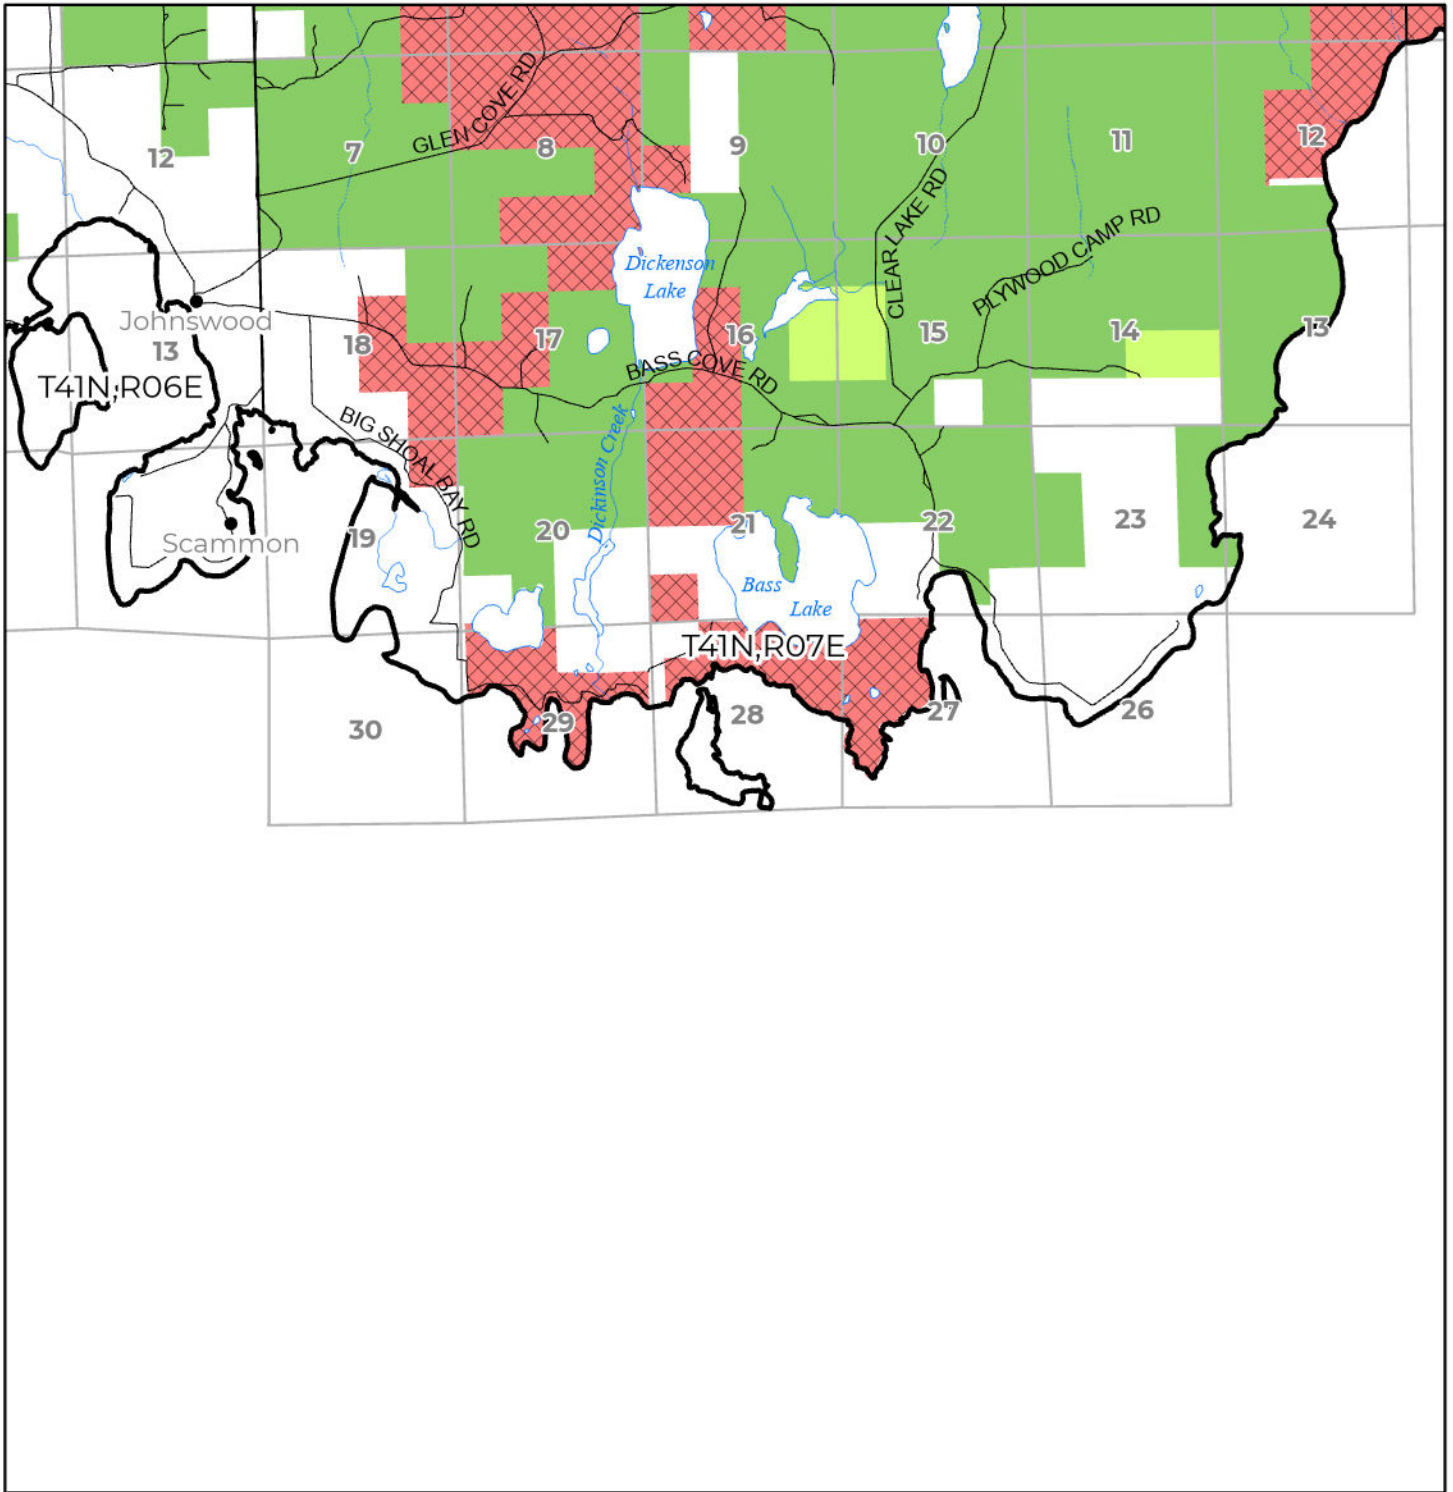

2024 FUELWOOD COLLECTION
CHIPPEWA COUNTY
T41N,R07E

-  Open (Recently Closed Timber Sale)
-  Open
-  Open (Military Restrictions – Possible closure from May to September)
-  Closed

N
Miles
0 1
Effective: April 1, 2024