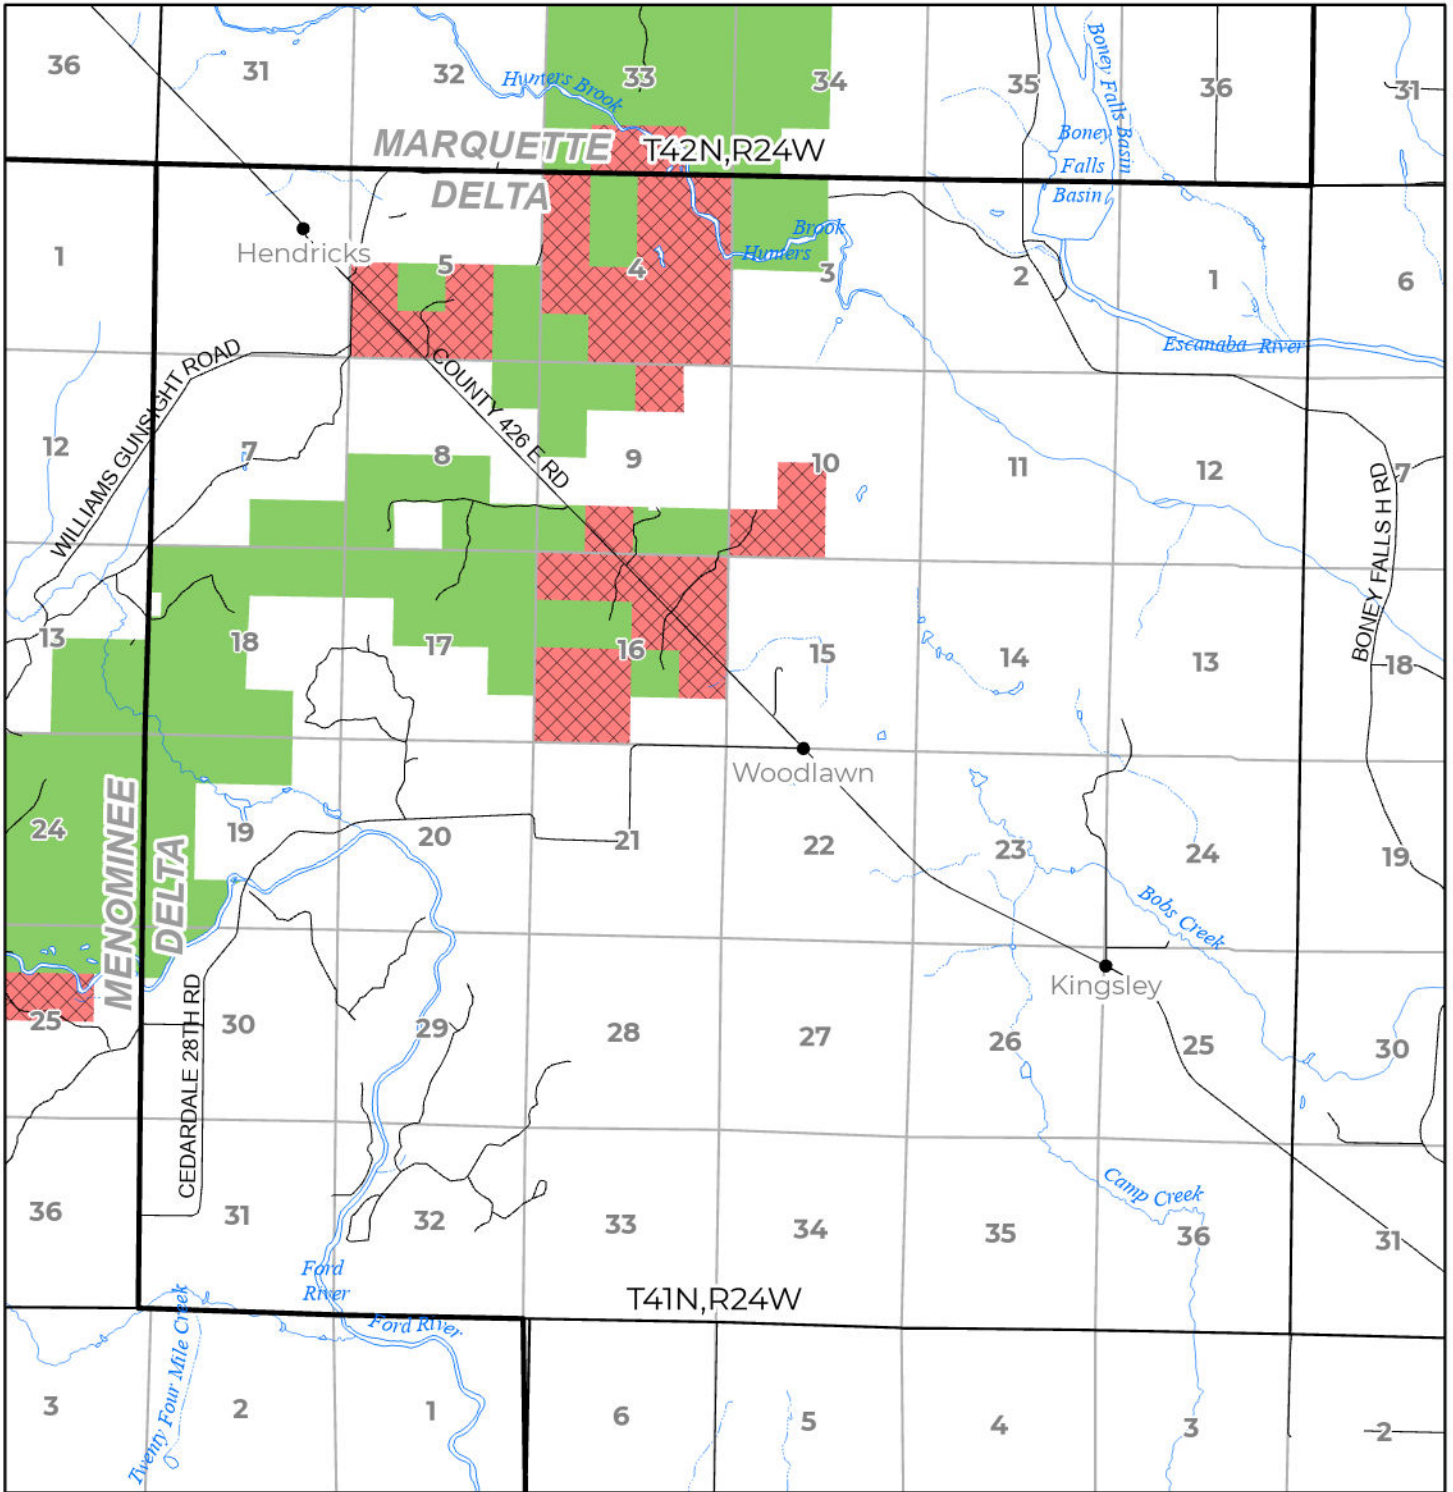

2024 FUELWOOD COLLECTION
 DELTA COUNTY
 T41N,R24W

- Open (Recently Closed Timber Sale)
- Open
- Open (Military Restrictions - Possible closure from May to September)
- Closed