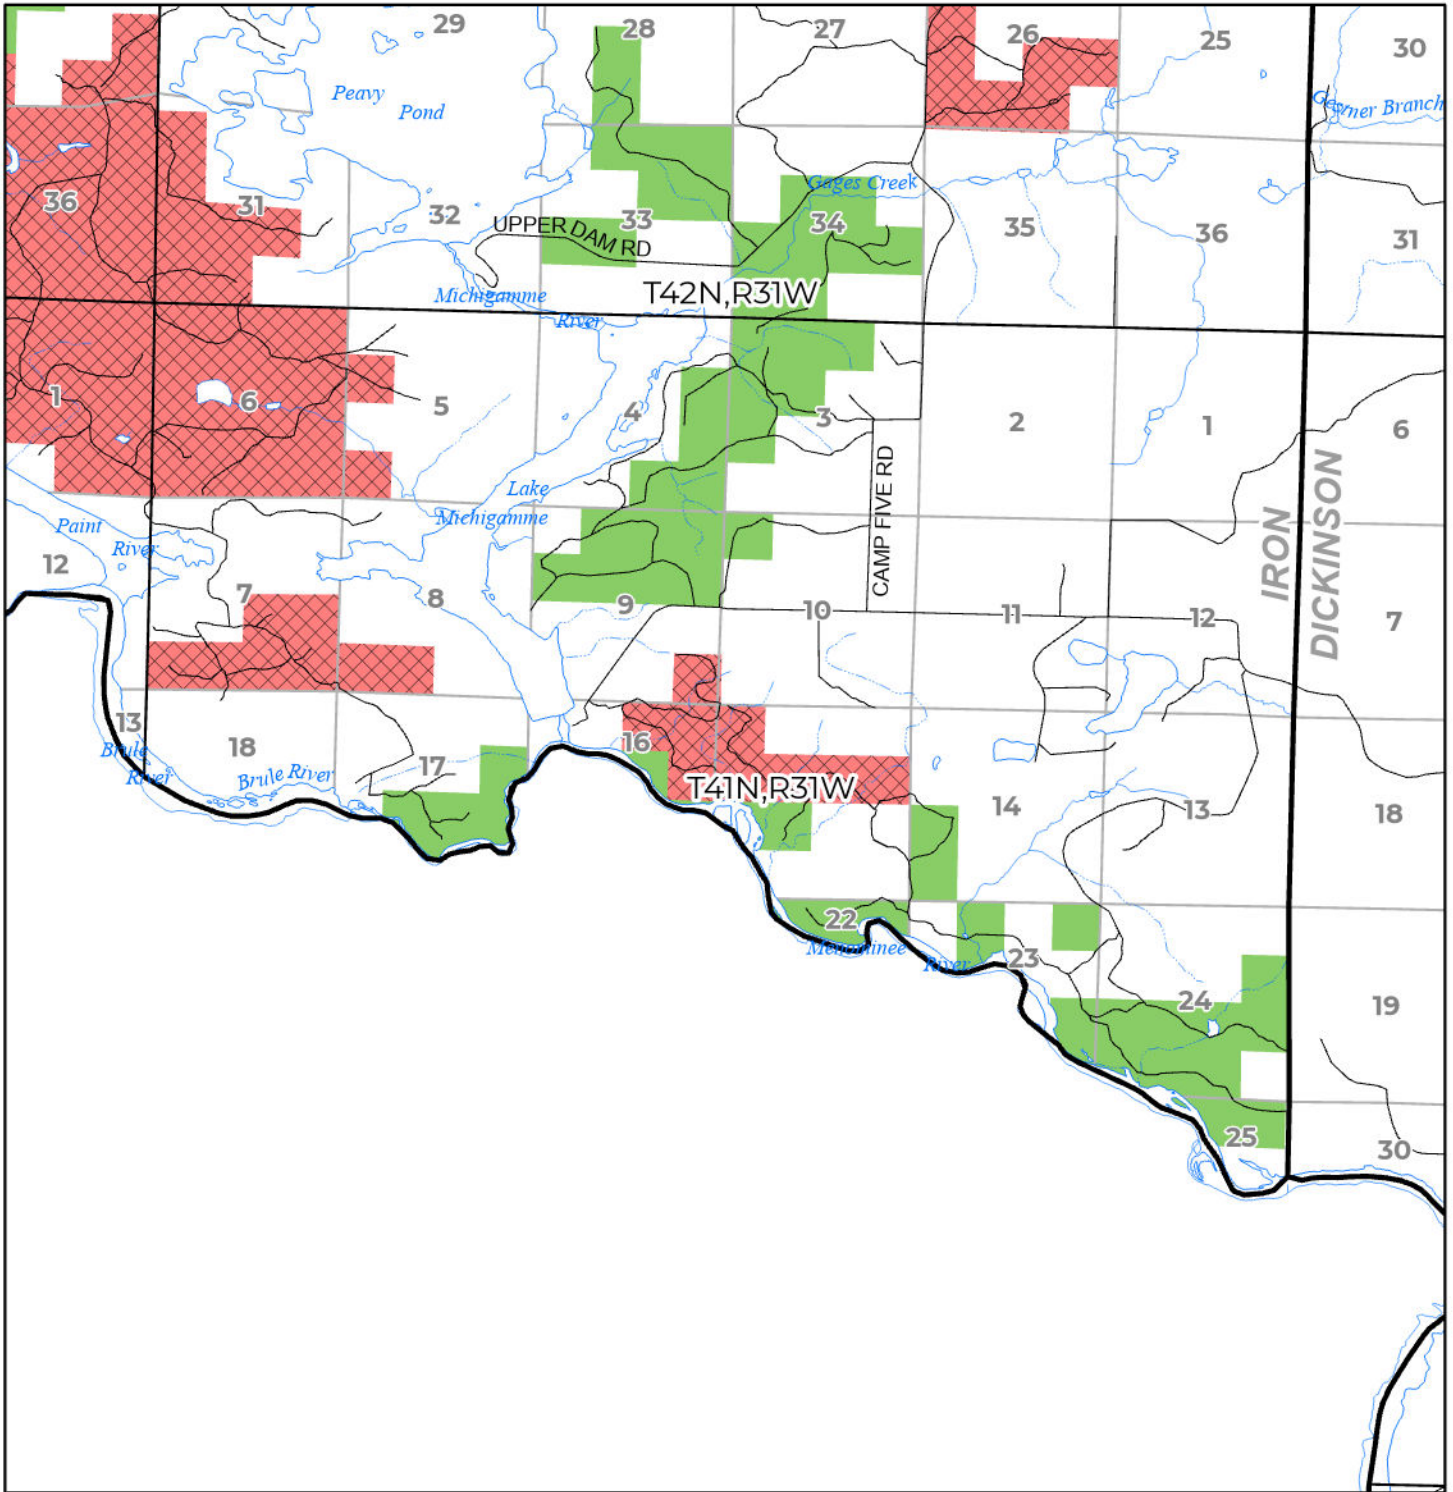

2024 FUELWOOD COLLECTION
 IRON COUNTY
T41N,R31W

- Open (Recently Closed Timber Sale)
- Open
- Open (Military Restrictions – Possible closure from May to September)
- Closed