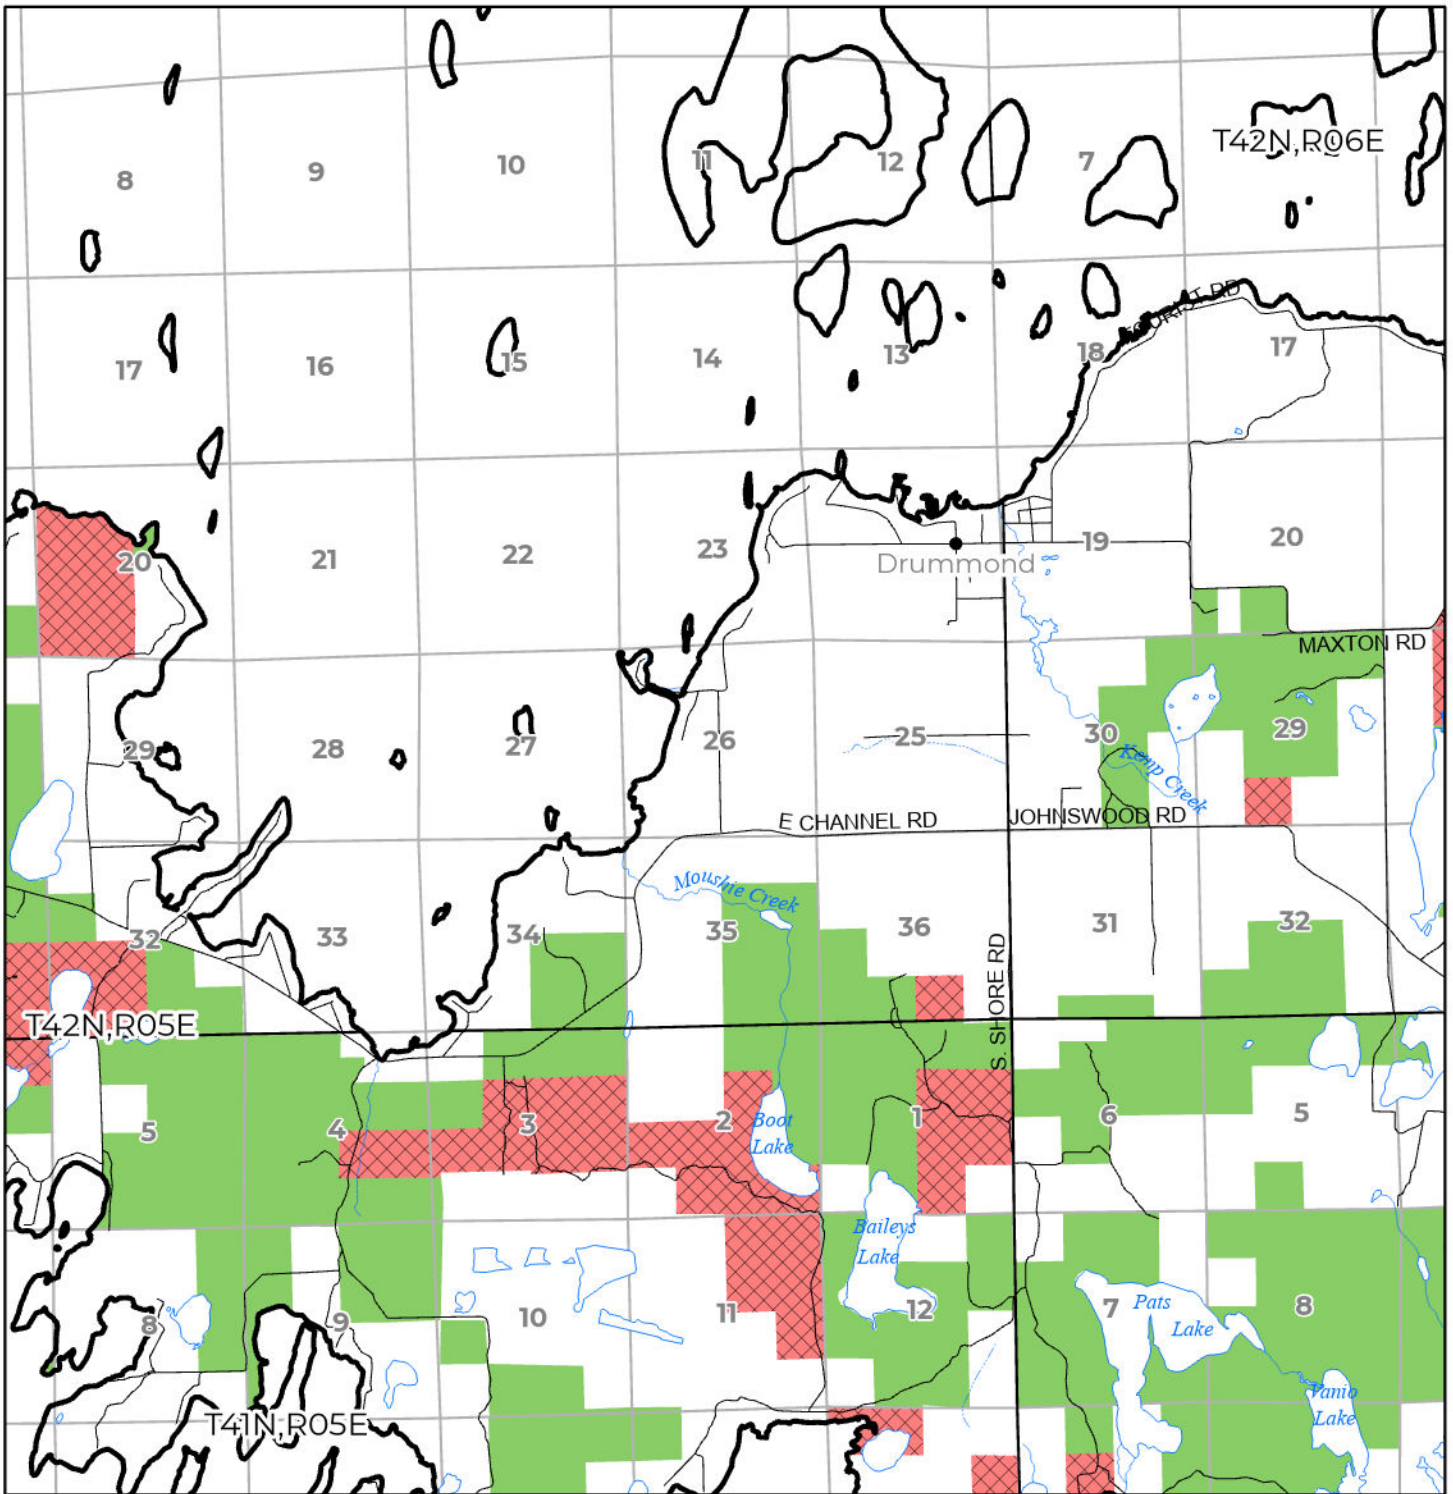

2024 FUELWOOD COLLECTION  
 CHIPPEWA COUNTY  
**T42N,R05E**

- Open (Recently Closed Timber Sale)
- Open
- Open (Military Restrictions - Possible closure from May to September)
- Closed