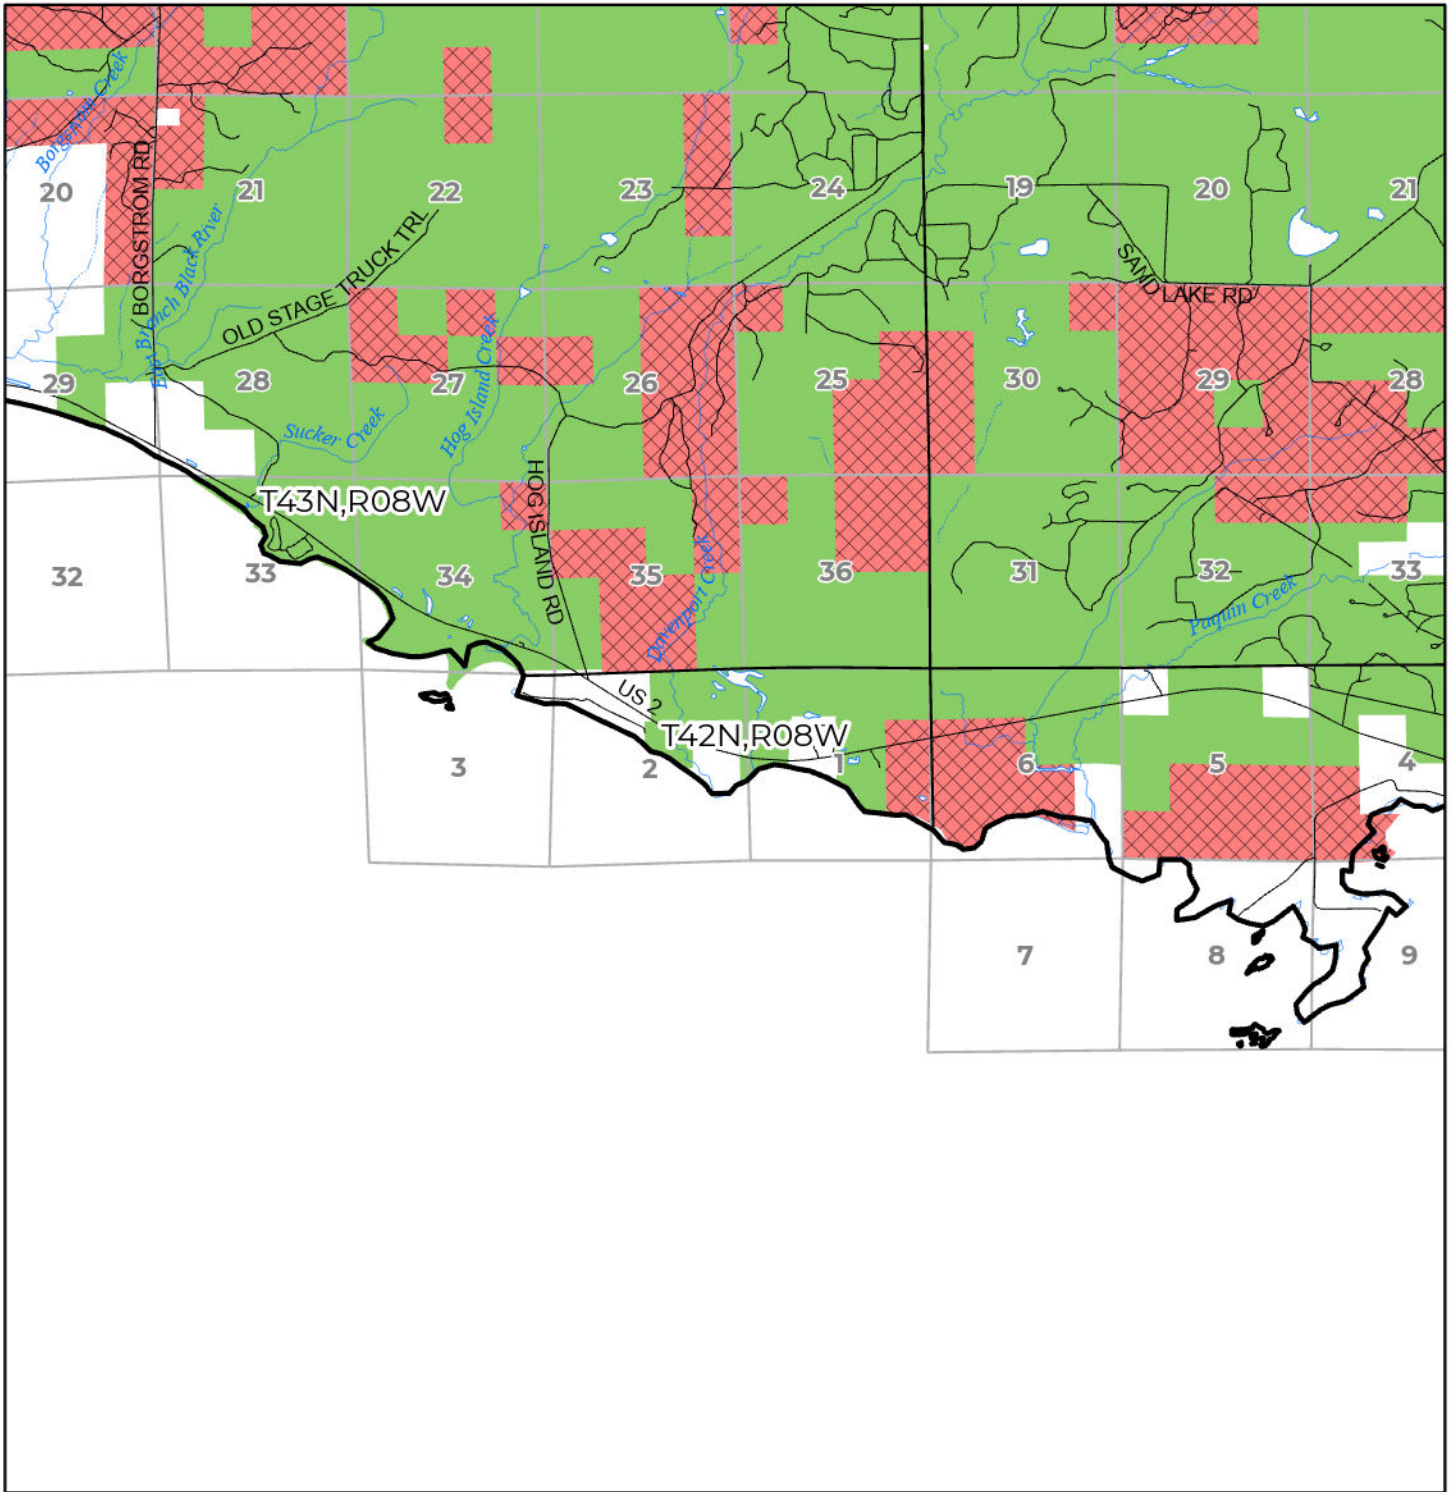

2024 FUELWOOD COLLECTION
MACKINAC COUNTY
T42N,R08W

-  Open (Recently Closed Timber Sale)
-  Open
-  Open (Military Restrictions - Possible closure from May to September)
-  Closed