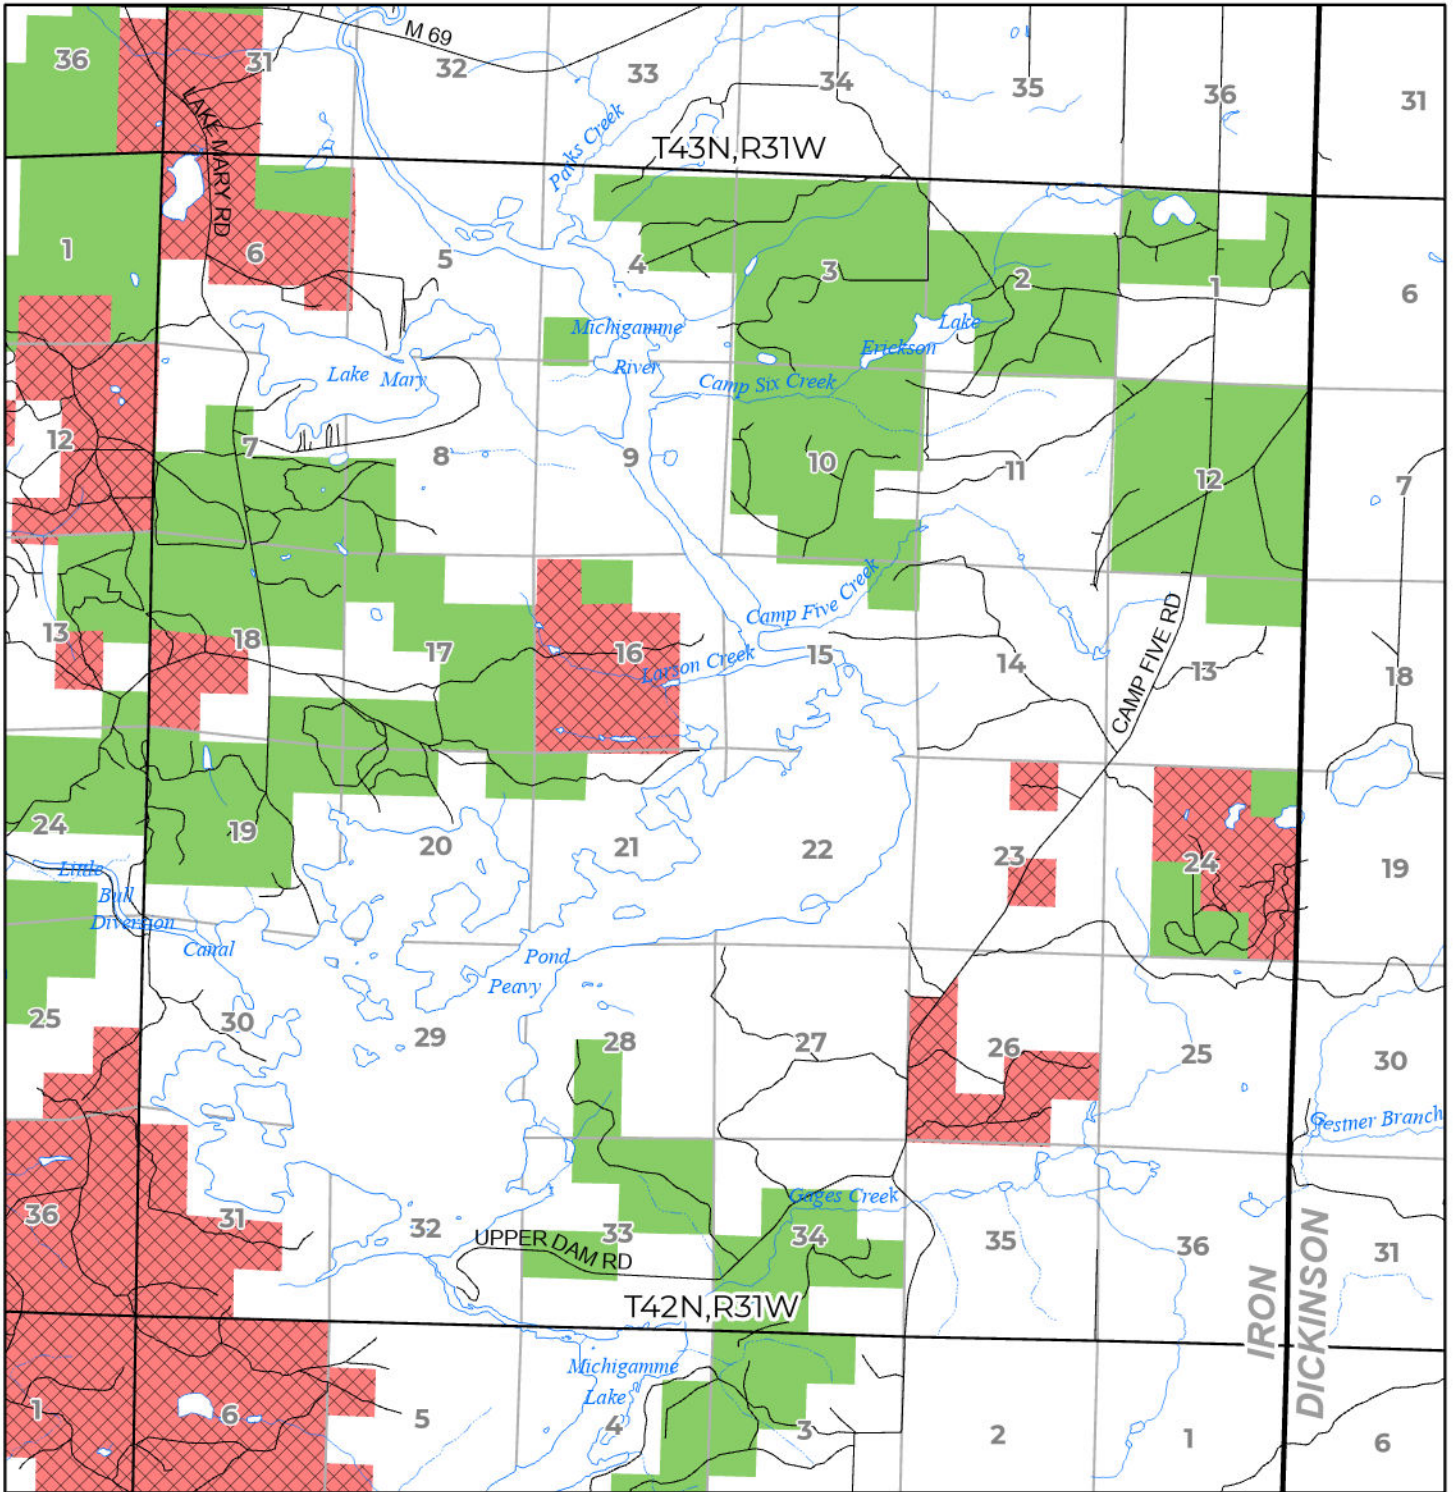

2024 FUELWOOD COLLECTION
 IRON COUNTY
 T42N,R31W

- Open (Recently Closed Timber Sale)
- Open
- Open (Military Restrictions - Possible closure from May to September)
- Closed