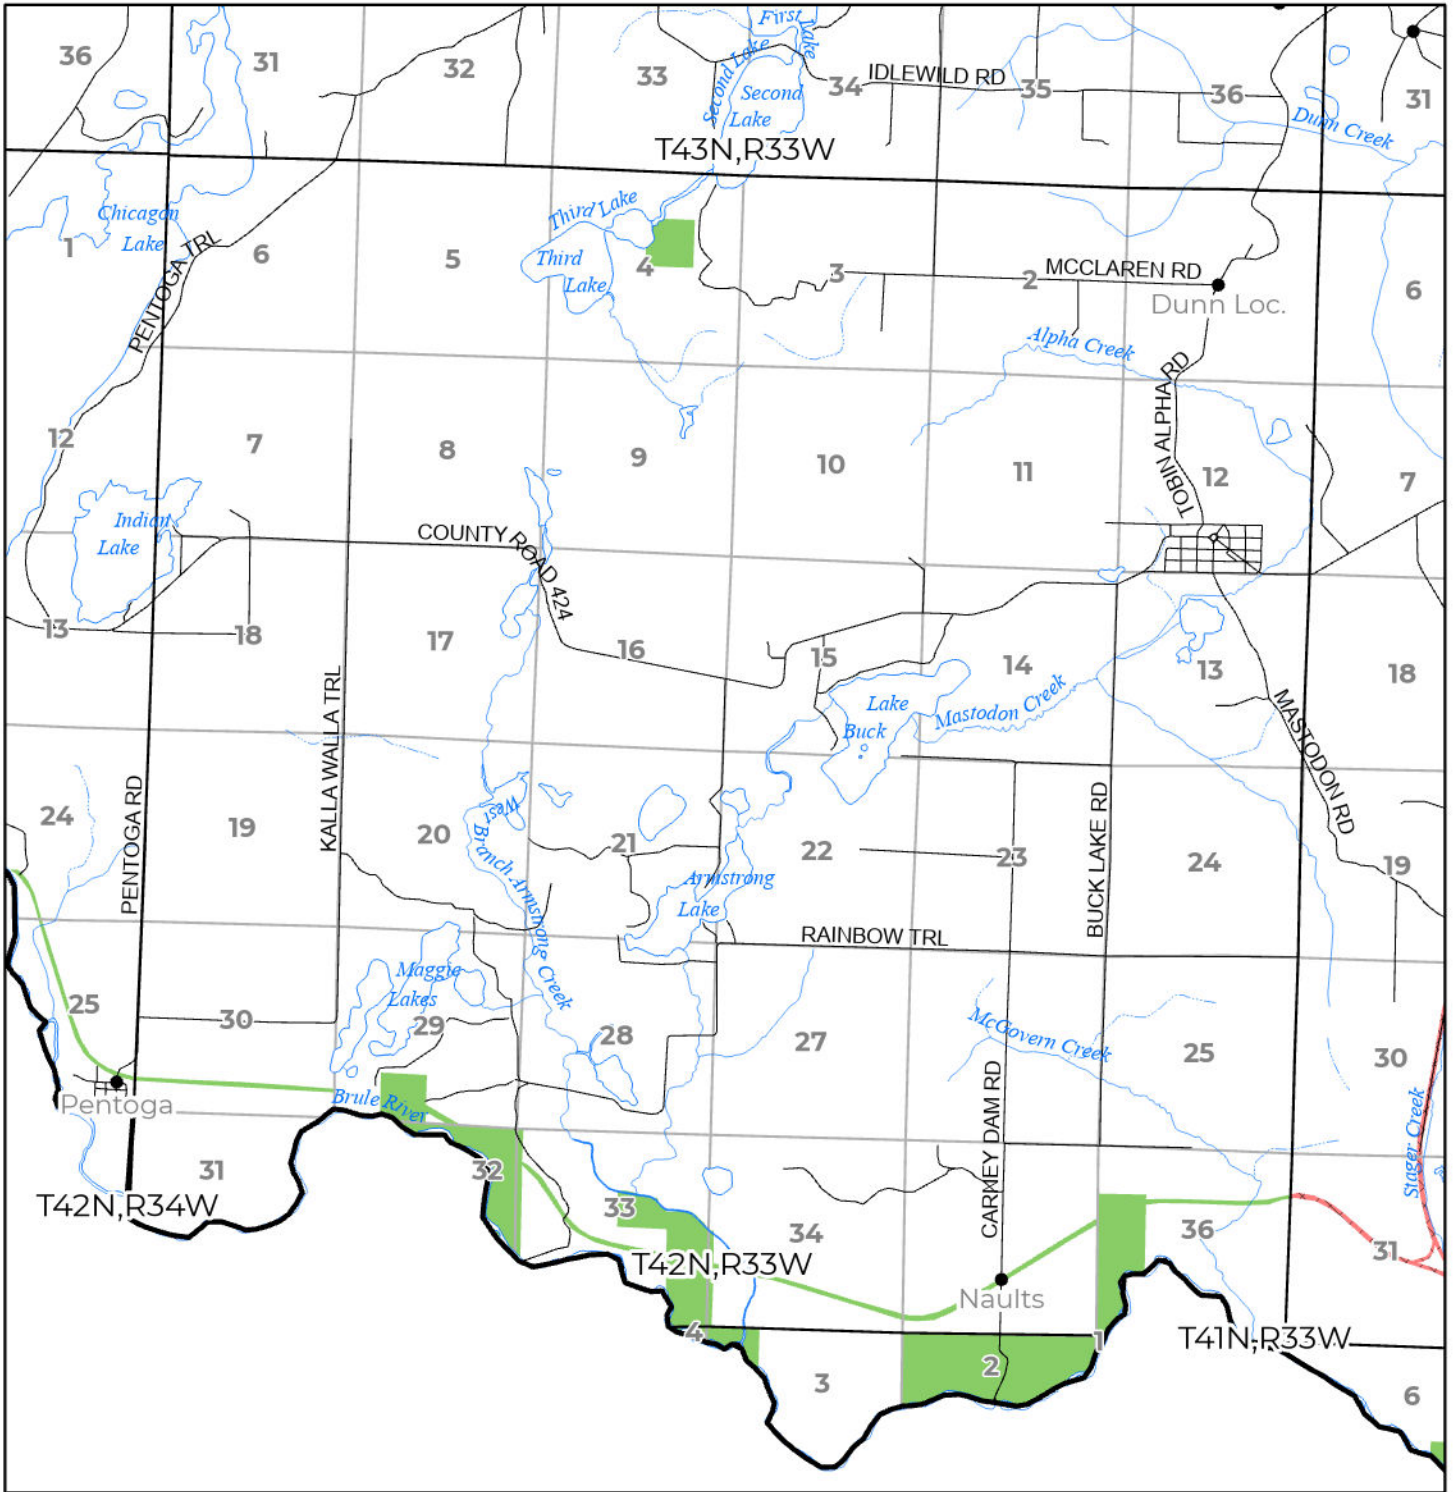

2024 FUELWOOD COLLECTION
 IRON COUNTY
T42N,R33W

- Open (Recently Closed Timber Sale)
- Open
- Open (Military Restrictions – Possible closure from May to September)
- Closed