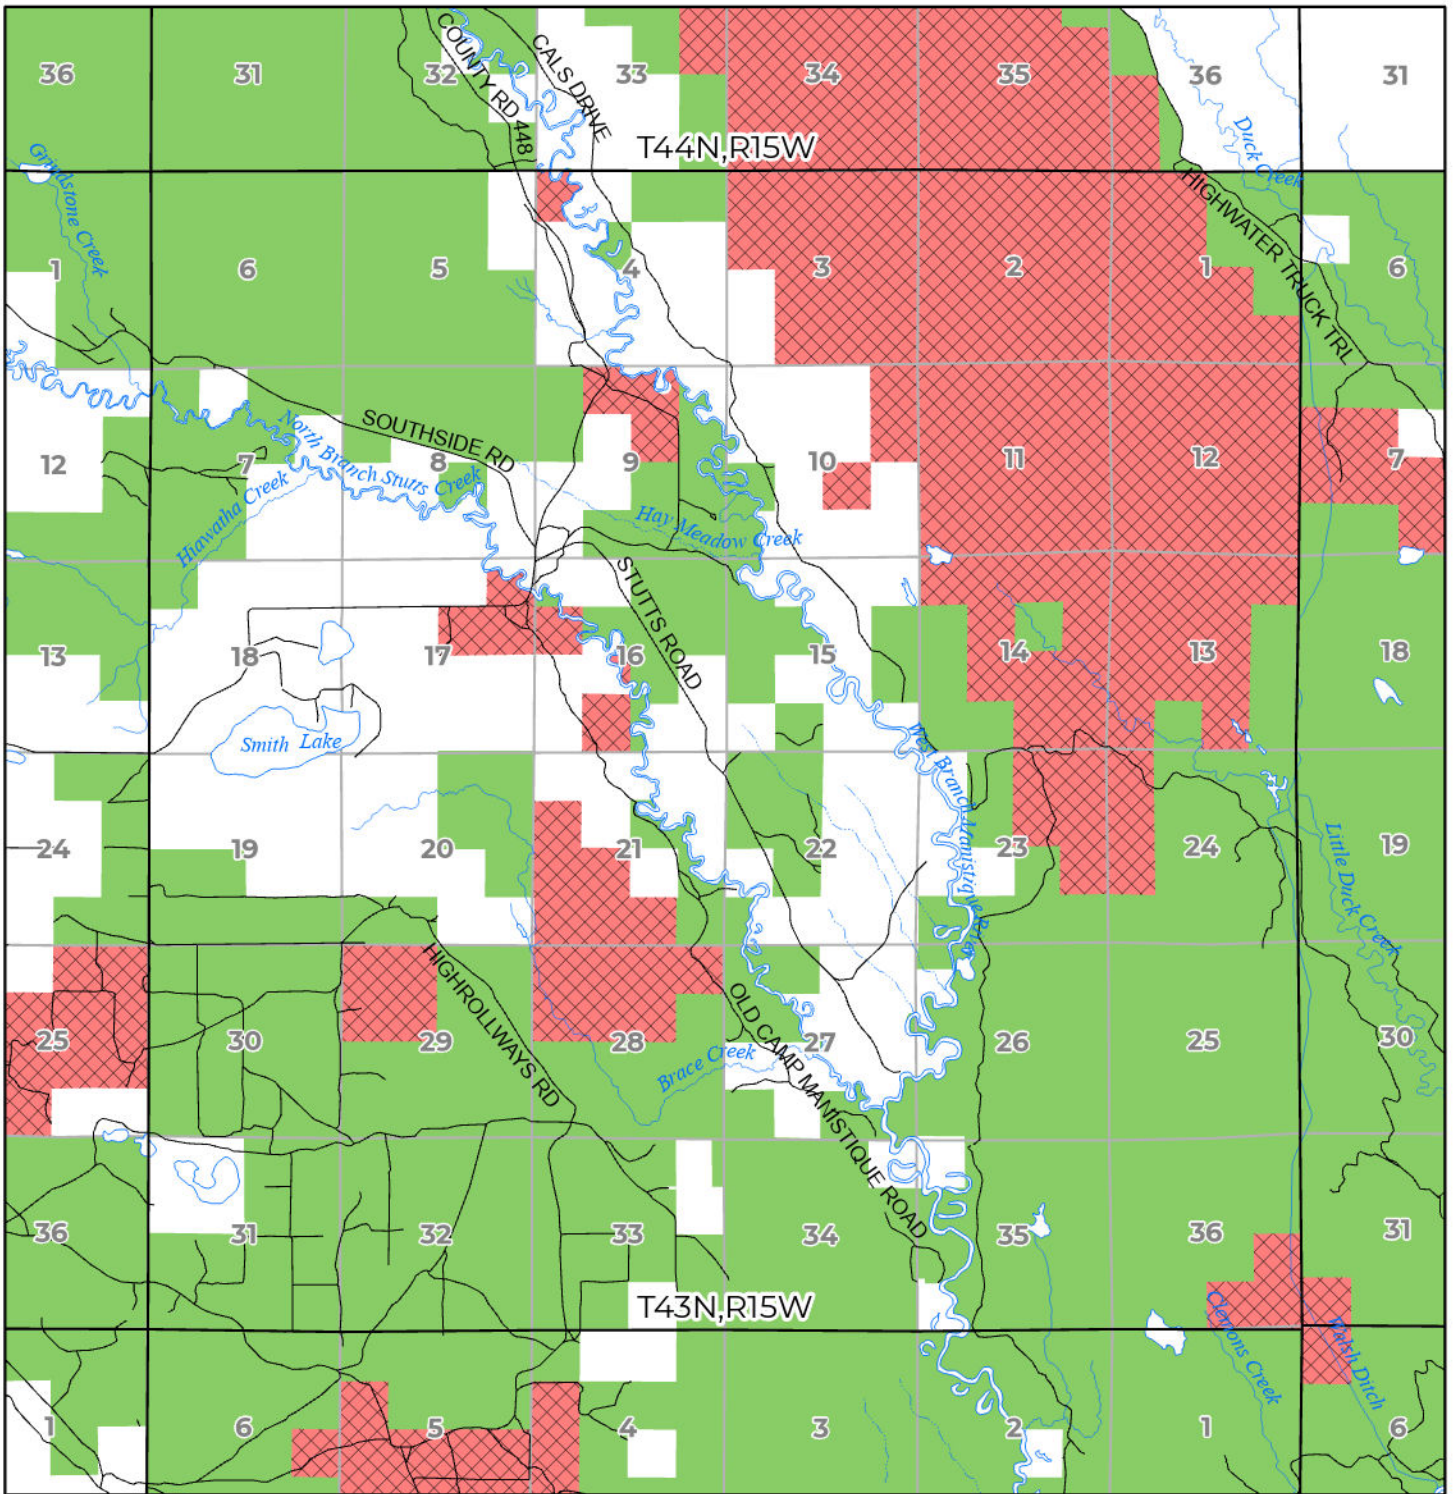

2024 FUELWOOD COLLECTION
SCHOOLCRAFT COUNTY
T43N,R15W

- Open (Recently Closed Timber Sale)
- Open
- Open (Military Restrictions - Possible closure from May to September)
- Closed