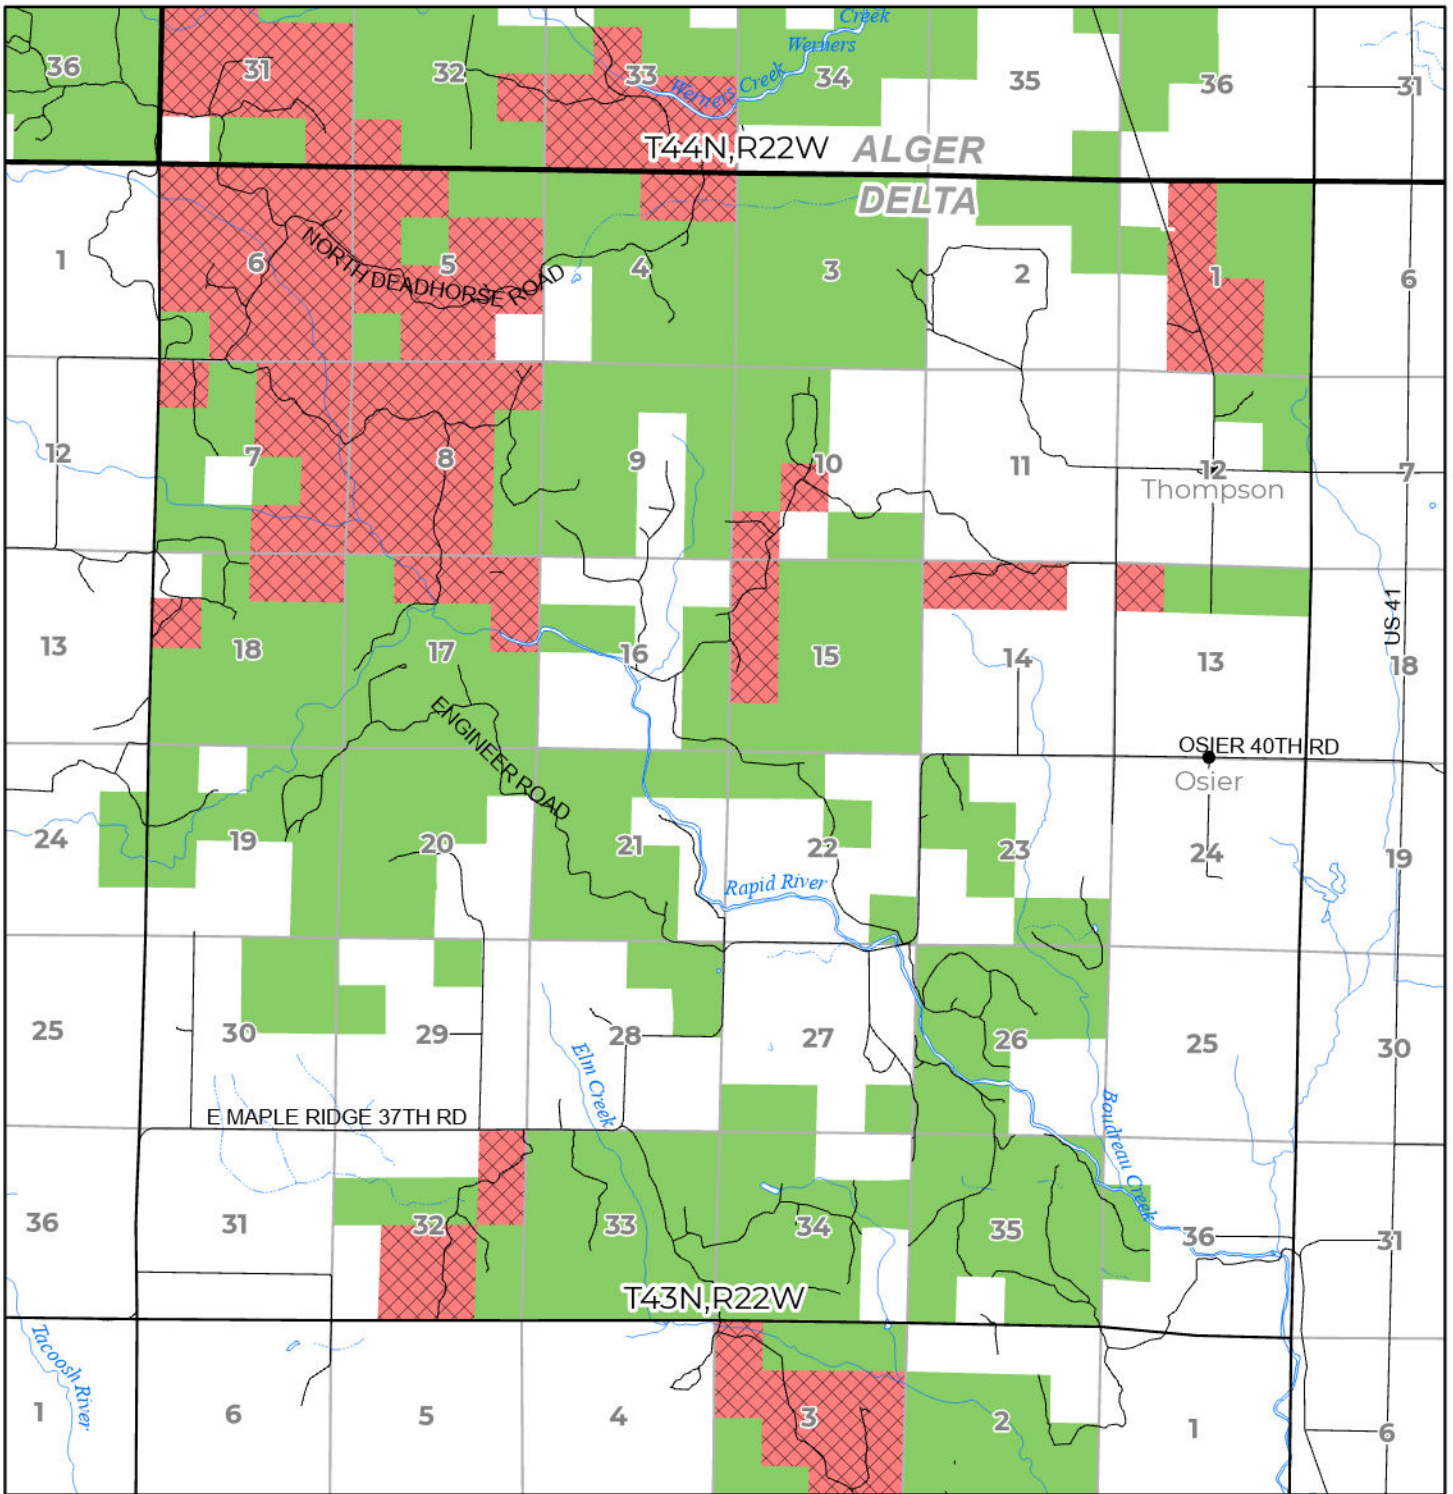

2024 FUELWOOD COLLECTION
 DELTA COUNTY
T43N,R22W

- Open (Recently Closed Timber Sale)
- Open
- Open (Military Restrictions - Possible closure from May to September)
- Closed