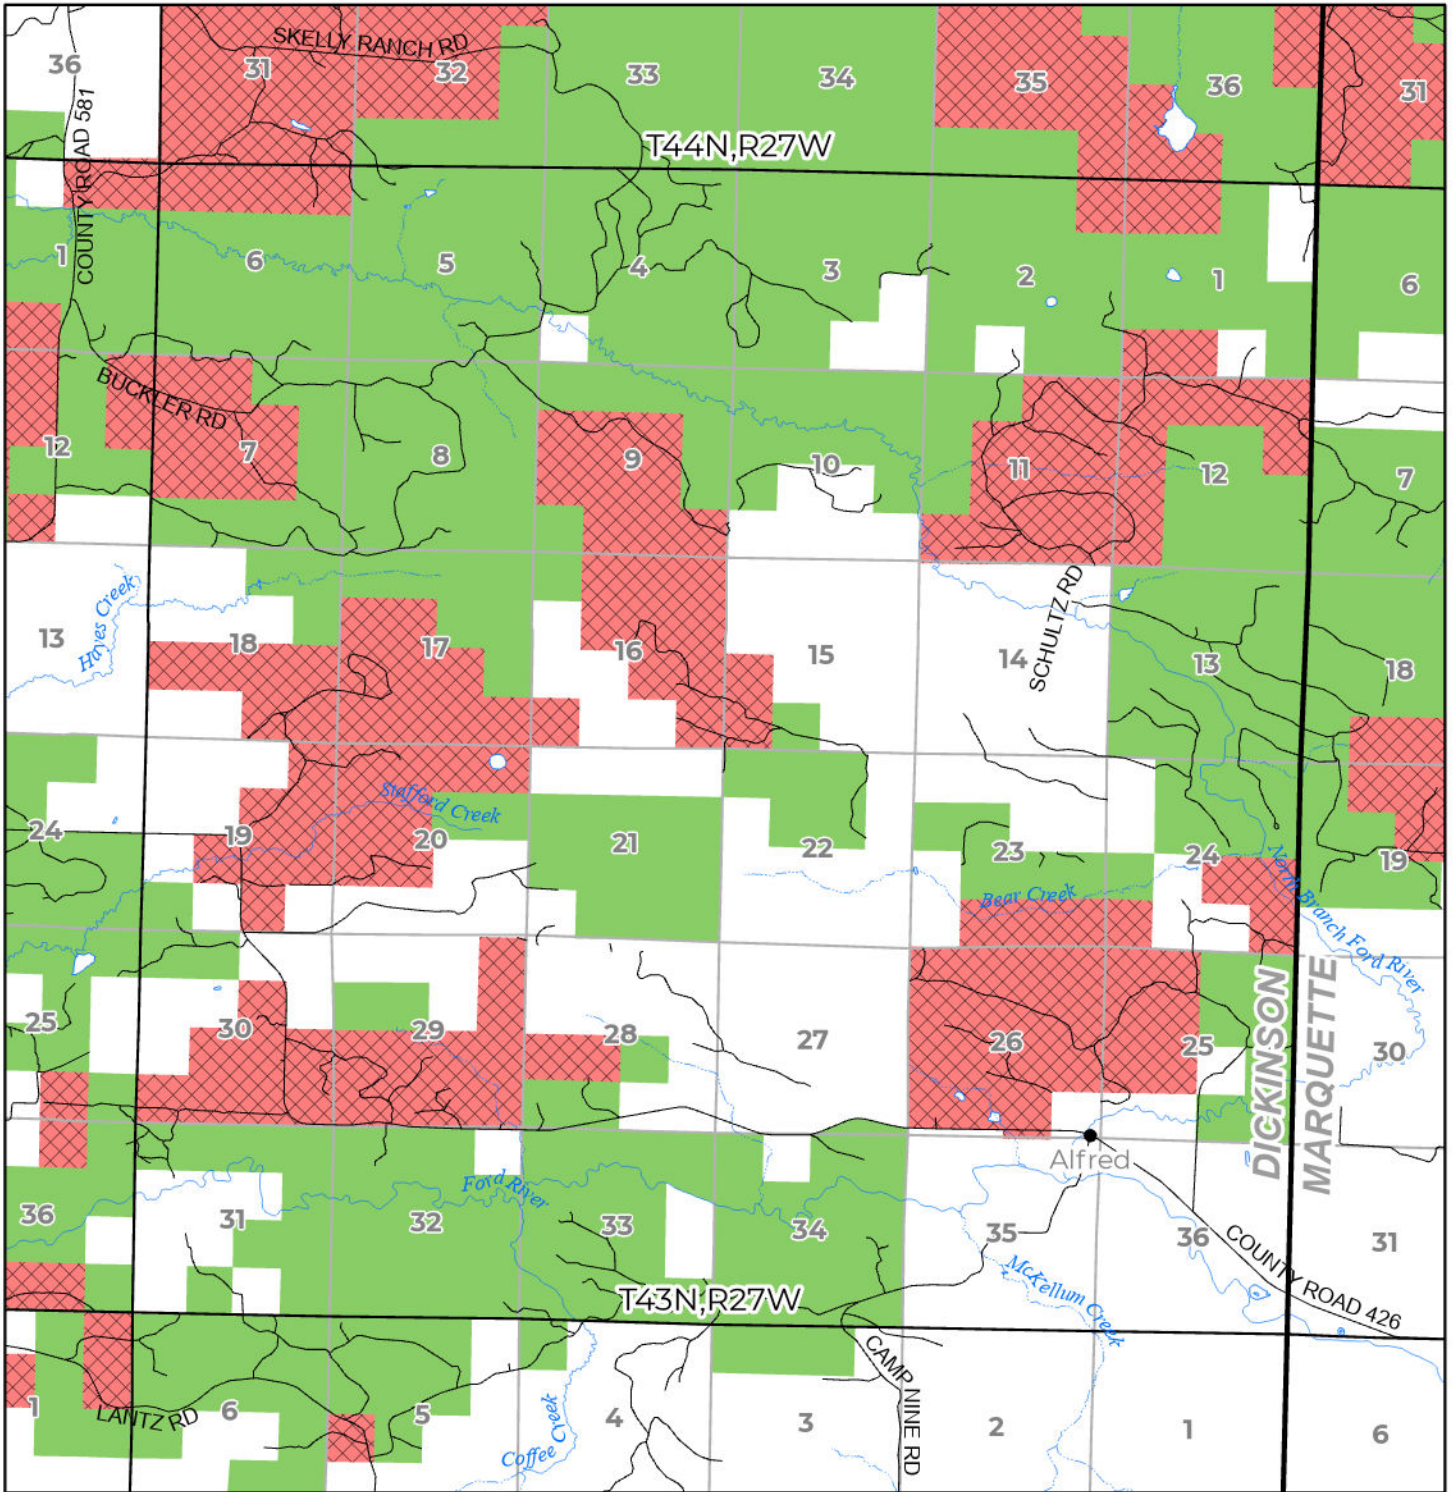

2024 FUELWOOD COLLECTION  
 DICKINSON COUNTY  
**T43N,R27W**

- Open (Recently Closed Timber Sale)
- Open
- Open (Military Restrictions - Possible closure from May to September)
- Closed