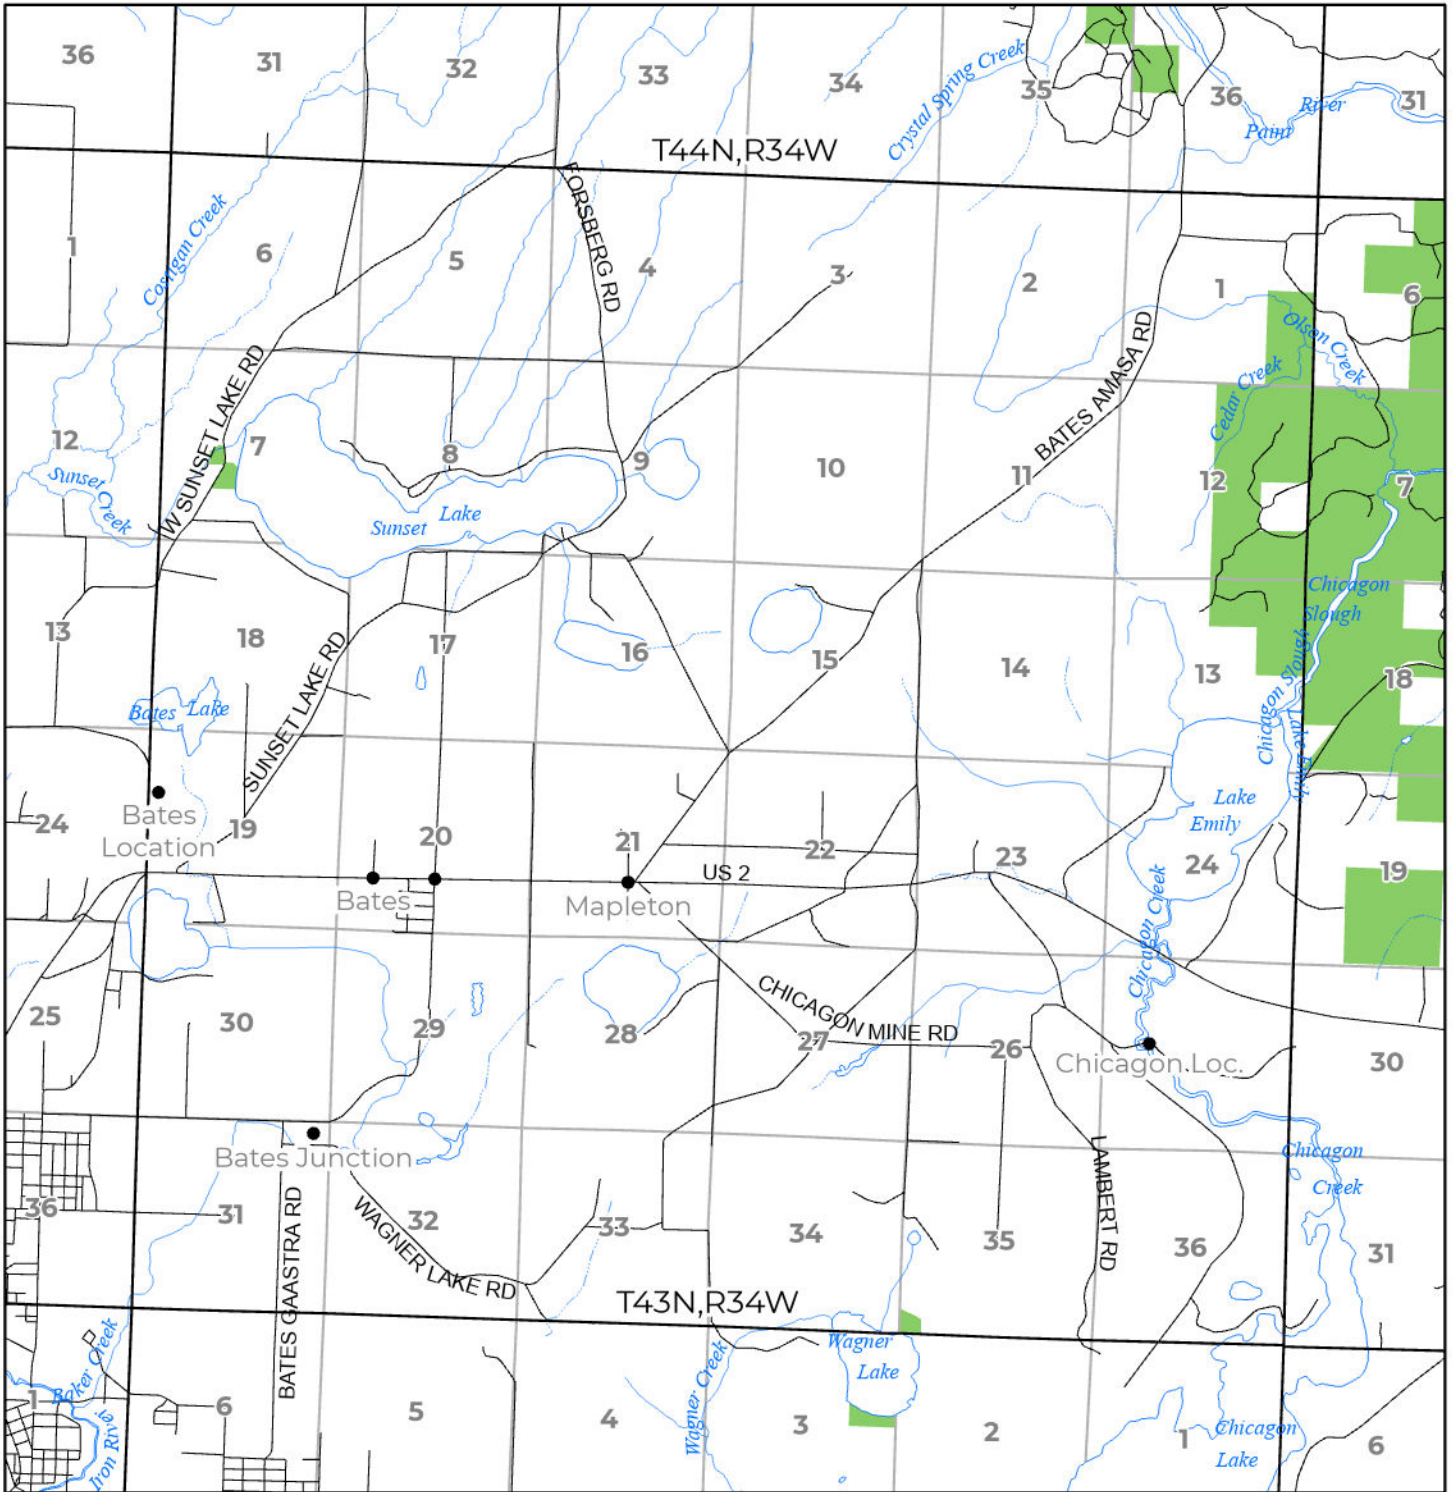

2024 FUELWOOD COLLECTION
 IRON COUNTY
T43N,R34W

- Open (Recently Closed Timber Sale)
- Open
- Open (Military Restrictions - Possible closure from May to September)
- Closed