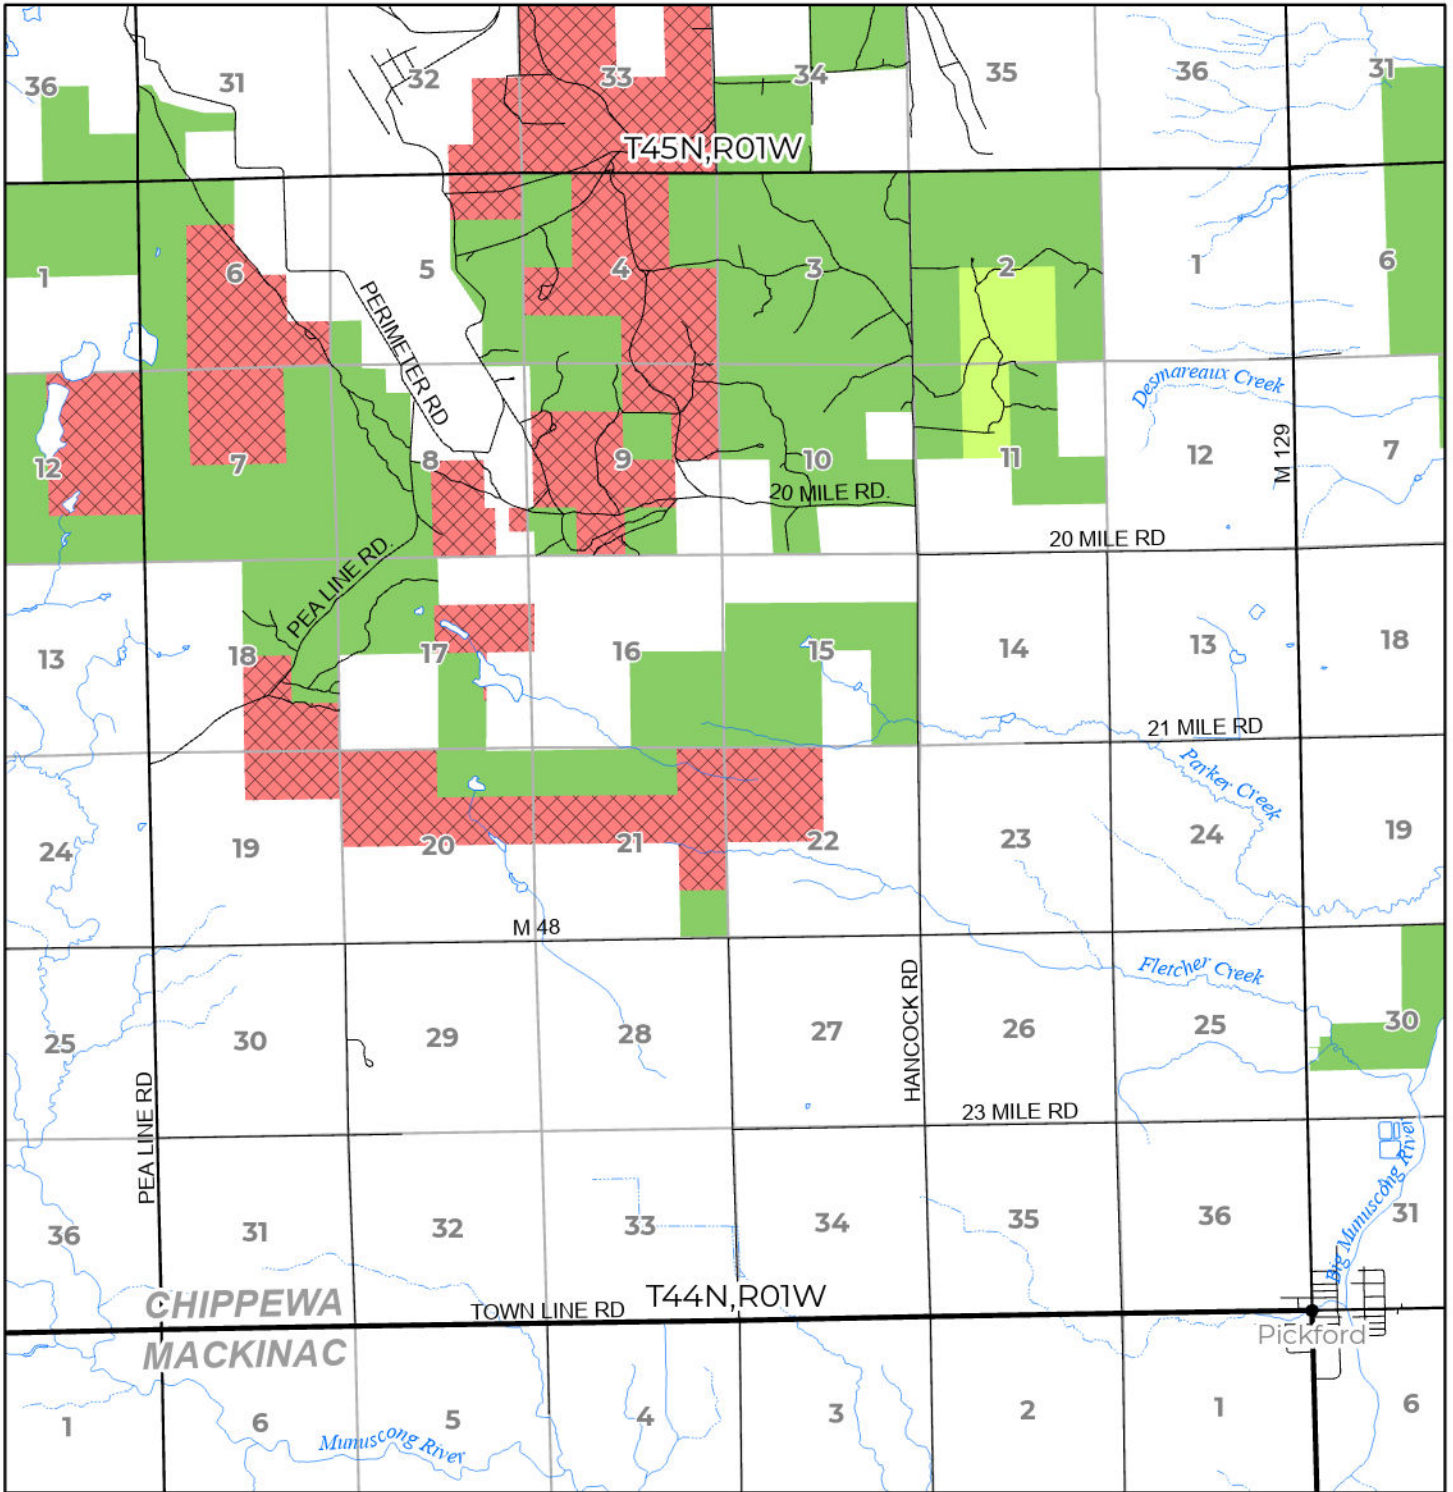

2024 FUELWOOD COLLECTION
 CHIPPEWA COUNTY
T44N,R01W

- Open (Recently Closed Timber Sale)
- Open
- Open (Military Restrictions – Possible closure from May to September)
- Closed