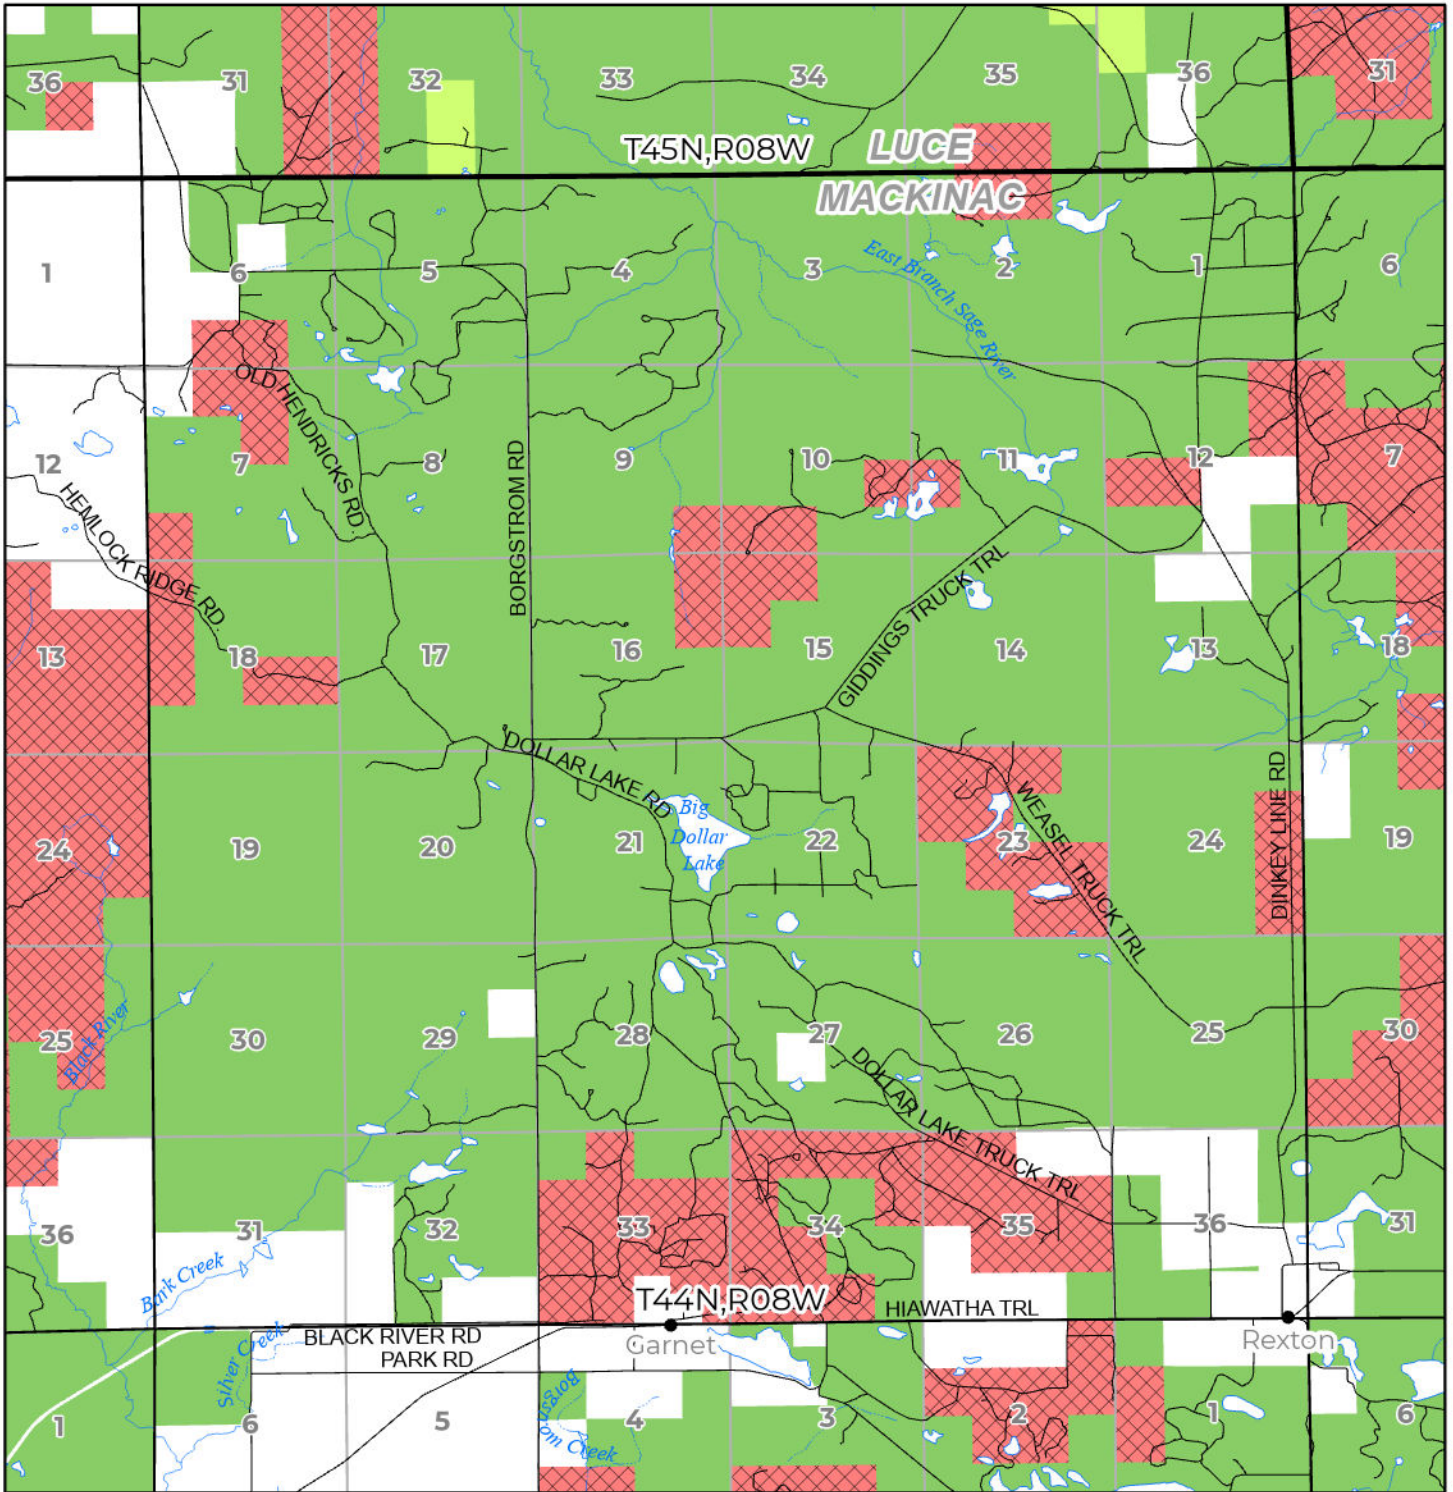

2024 FUELWOOD COLLECTION
 MACKINAC COUNTY
T44N,R08W

- Open (Recently Closed Timber Sale)
- Open
- Open (Military Restrictions - Possible closure from May to September)
- Closed