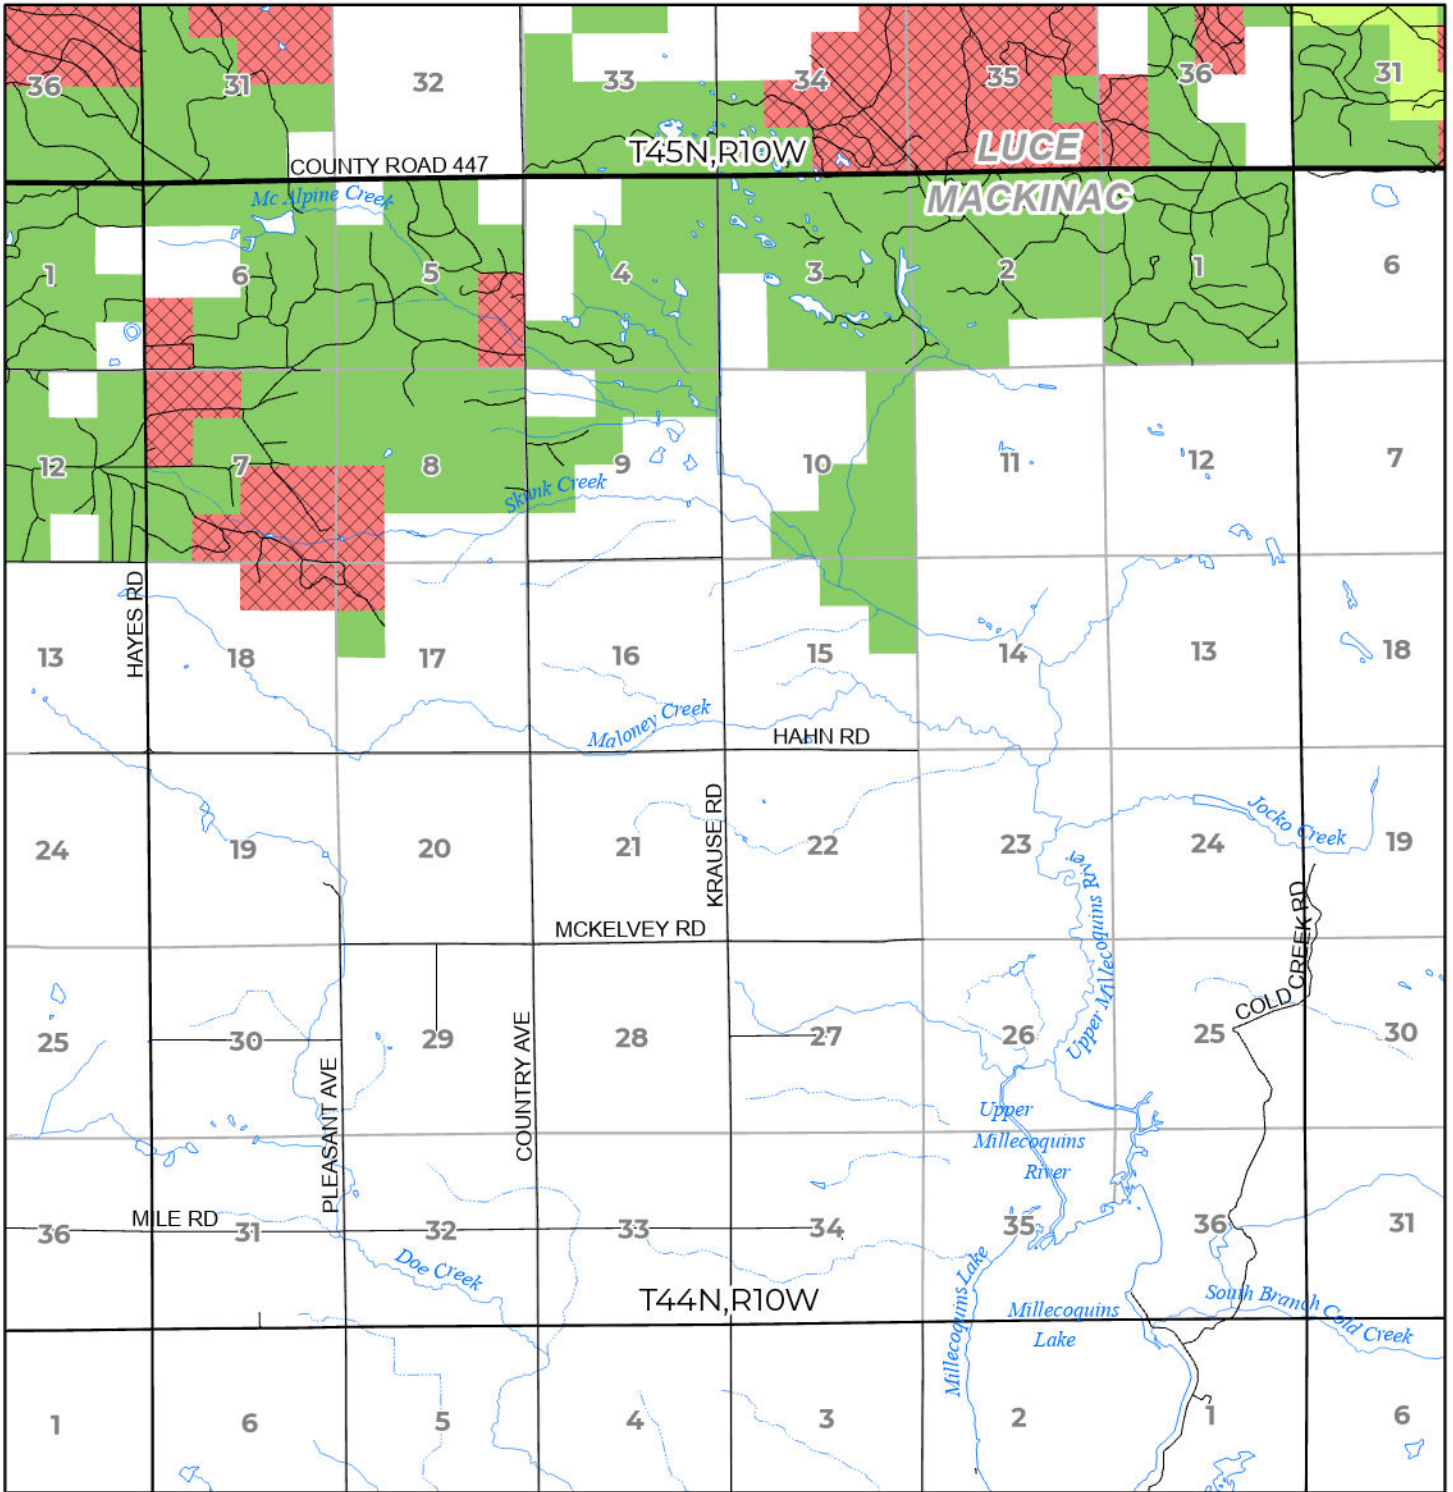

2024 FUELWOOD COLLECTION
 MACKINAC COUNTY
 T44N,R10W

- Open (Recently Closed Timber Sale)
- Open
- Open (Military Restrictions - Possible closure from May to September)
- Closed