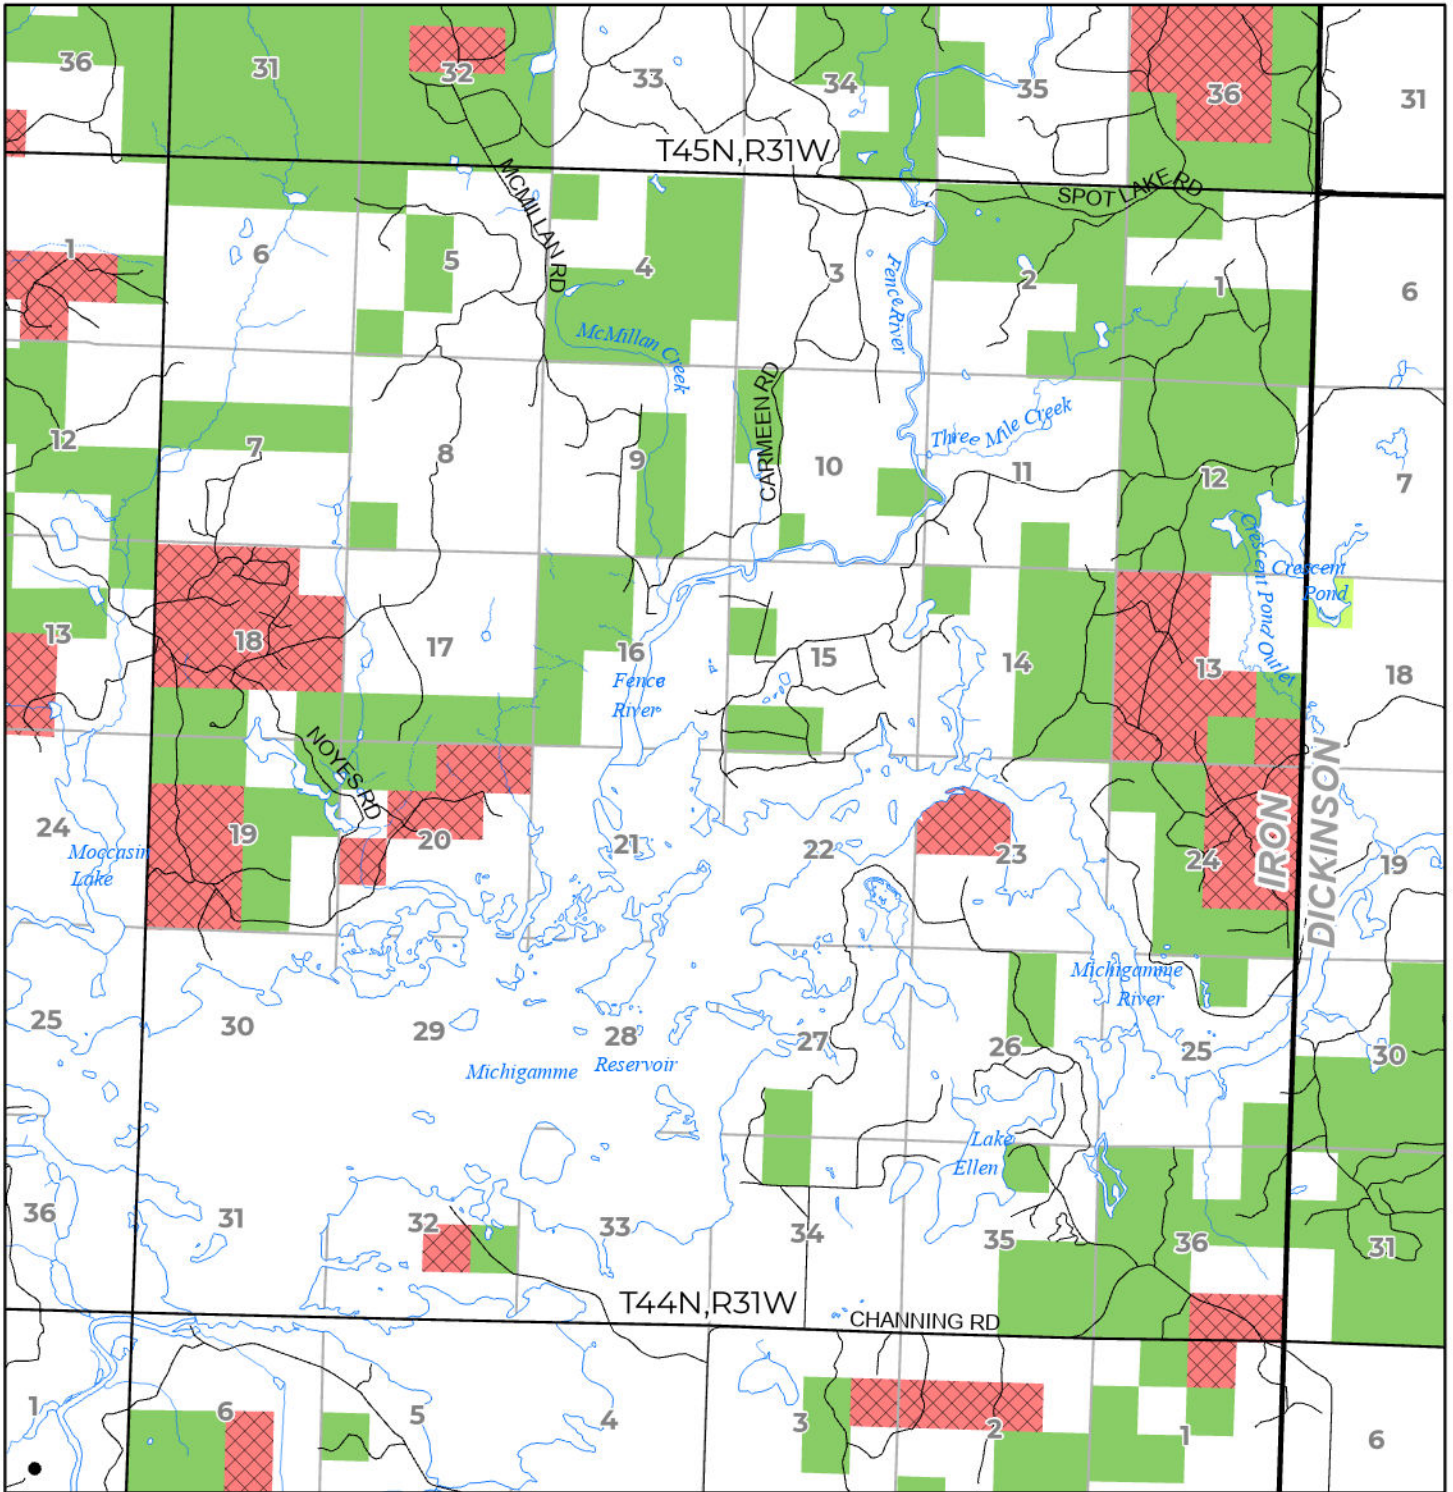

2024 FUELWOOD COLLECTION
 IRON COUNTY
 T44N,R31W

- Open (Recently Closed Timber Sale)
- Open
- Open (Military Restrictions - Possible closure from May to September)
- Closed