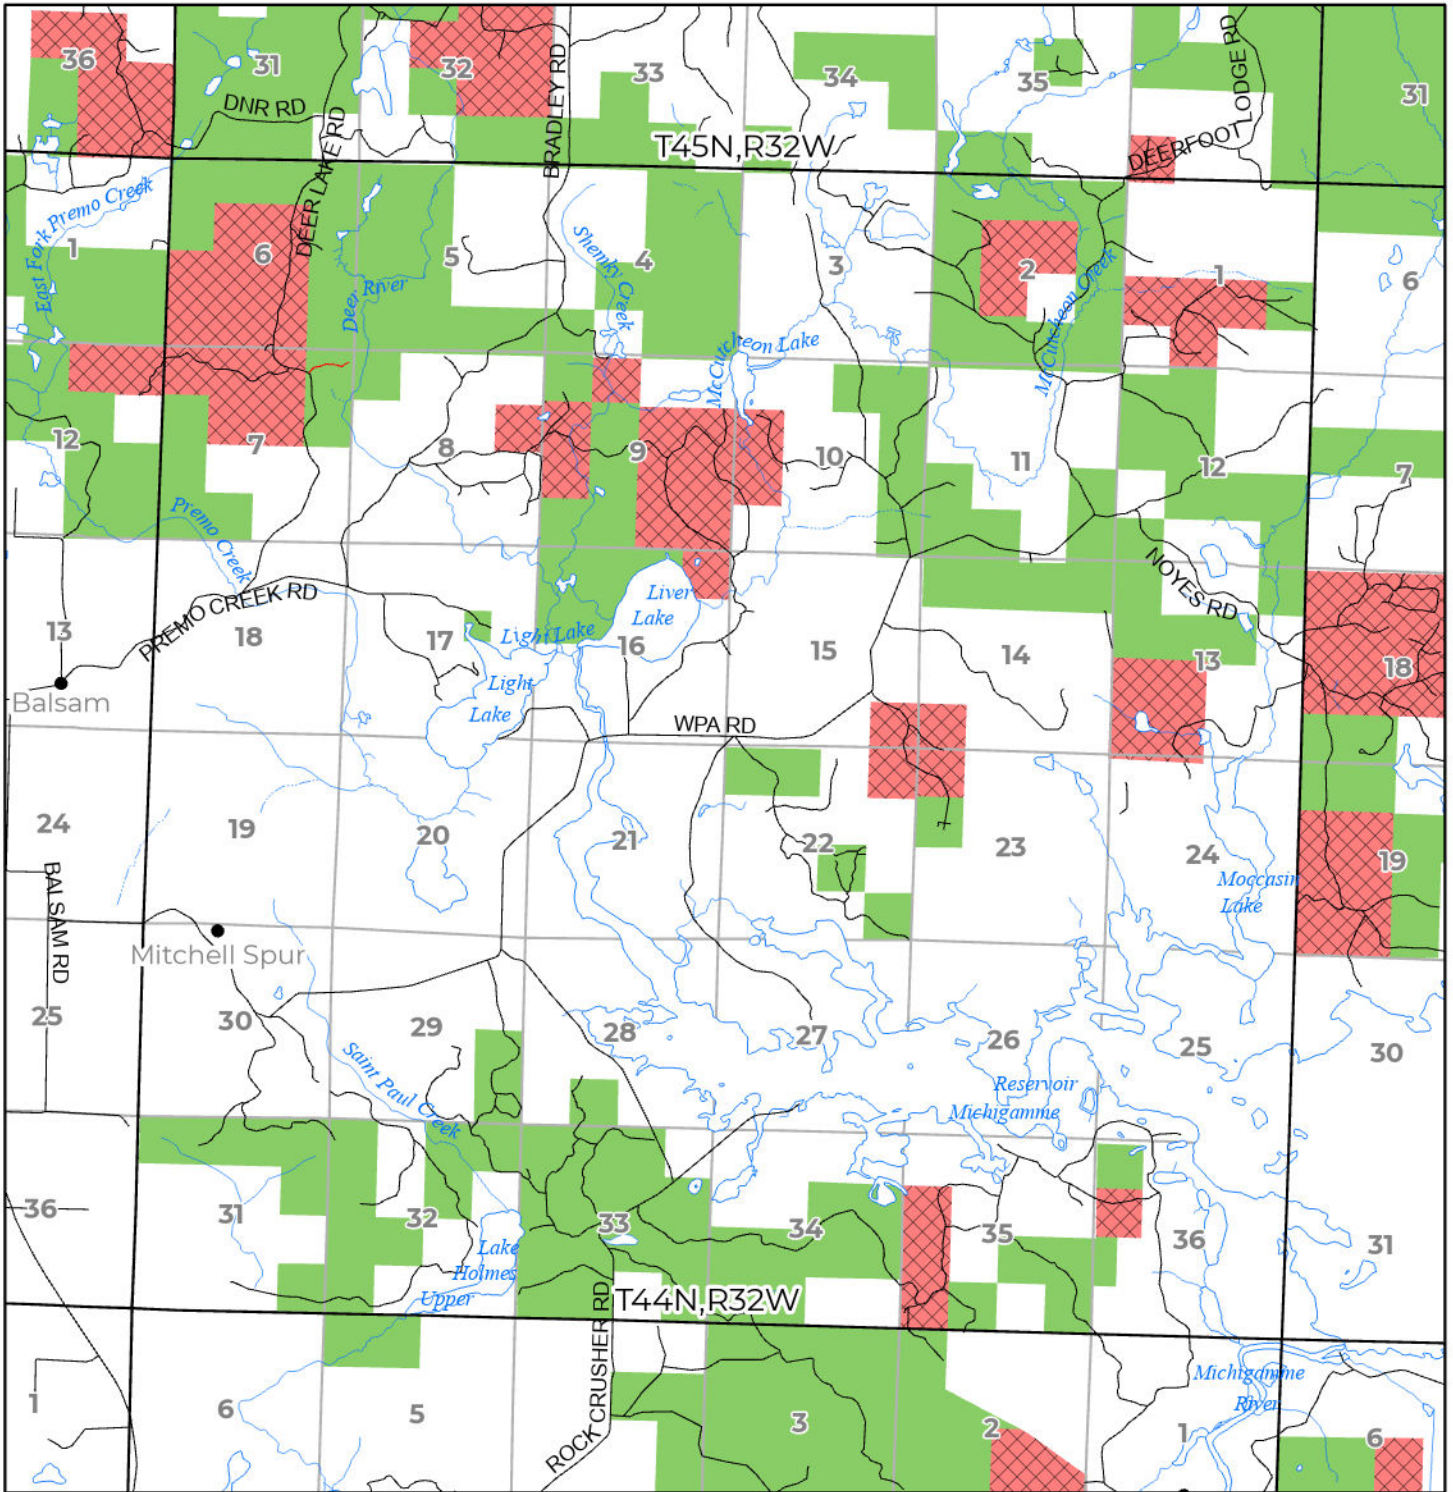

2024 FUELWOOD COLLECTION  
 IRON COUNTY  
 T44N,R32W

- Open (Recently Closed Timber Sale)
- Open
- Open (Military Restrictions - Possible closure from May to September)
- Closed