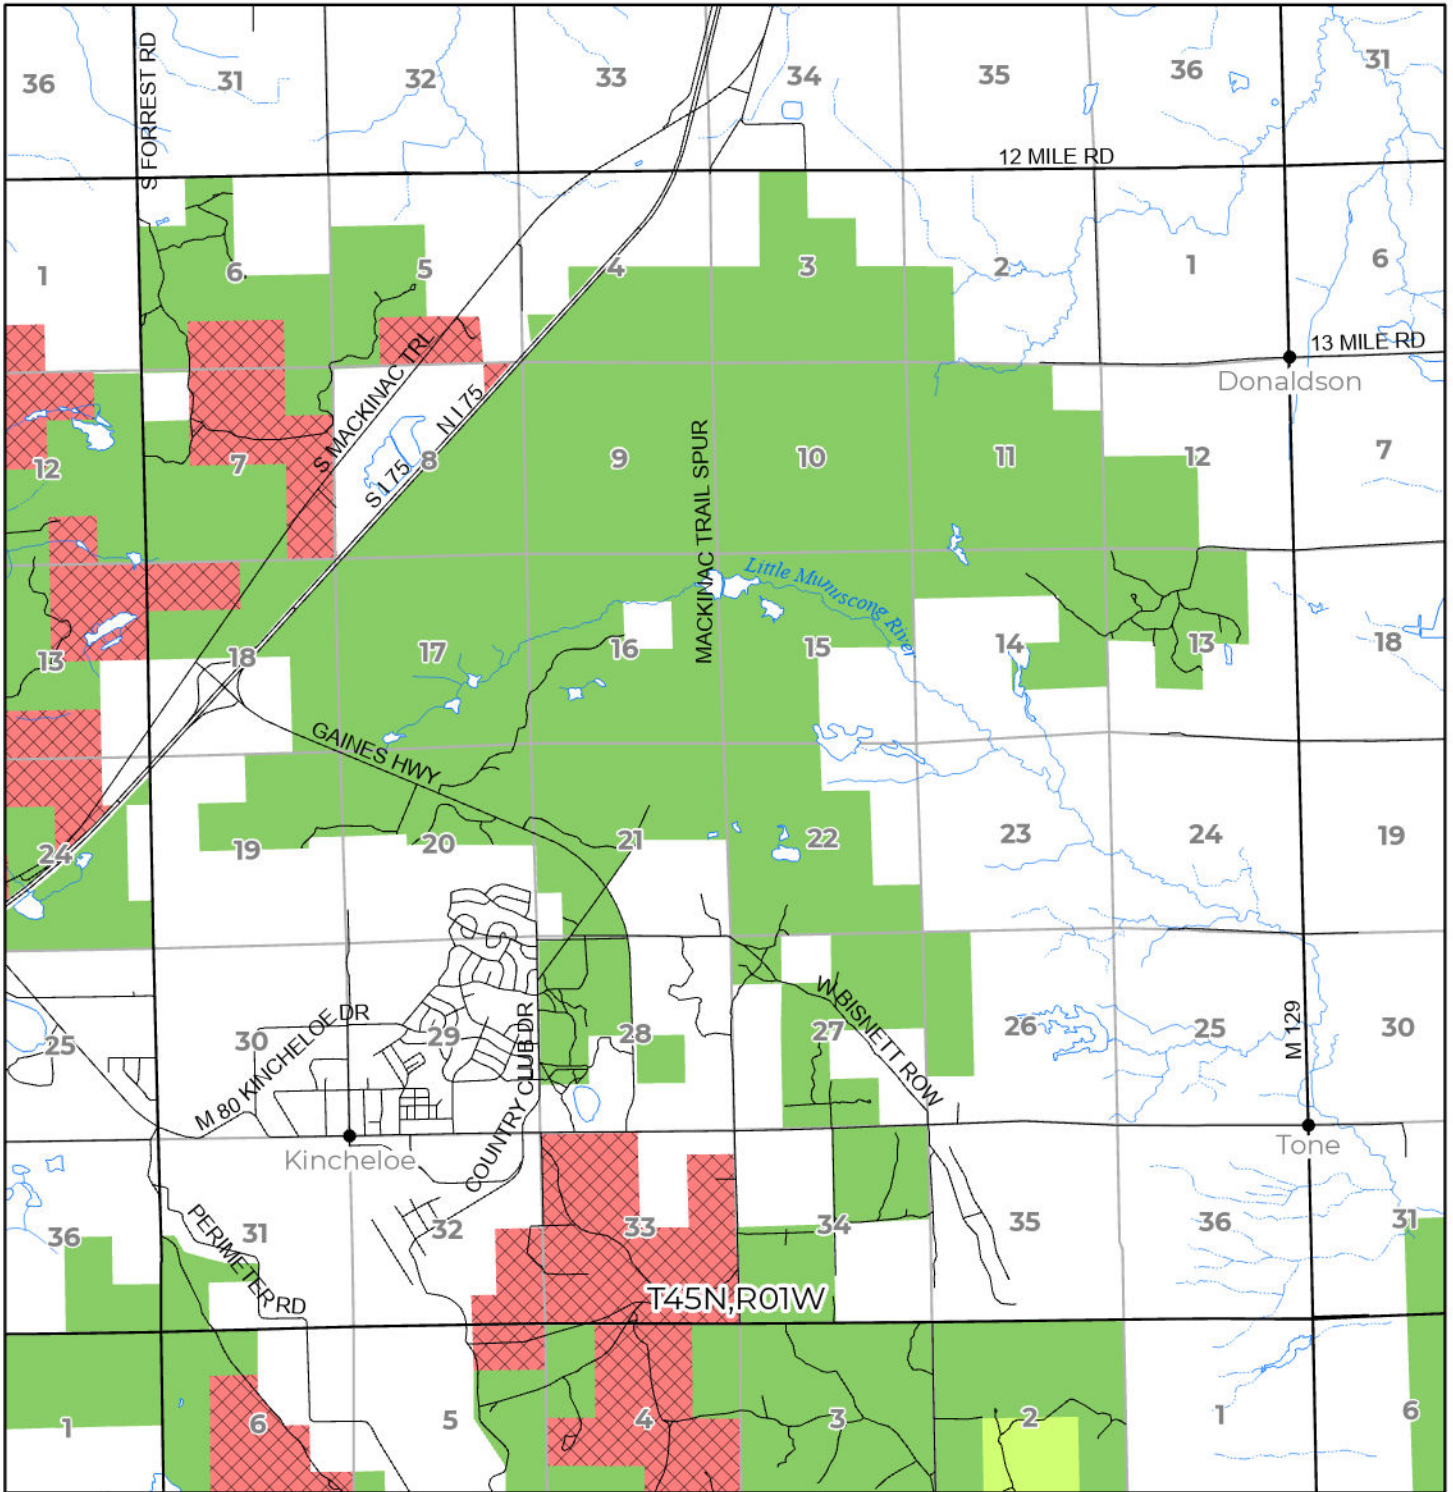

2024 FUELWOOD COLLECTION
 CHIPPEWA COUNTY
T45N,R01W

- Open (Recently Closed Timber Sale)
- Open
- Open (Military Restrictions – Possible closure from May to September)
- Closed