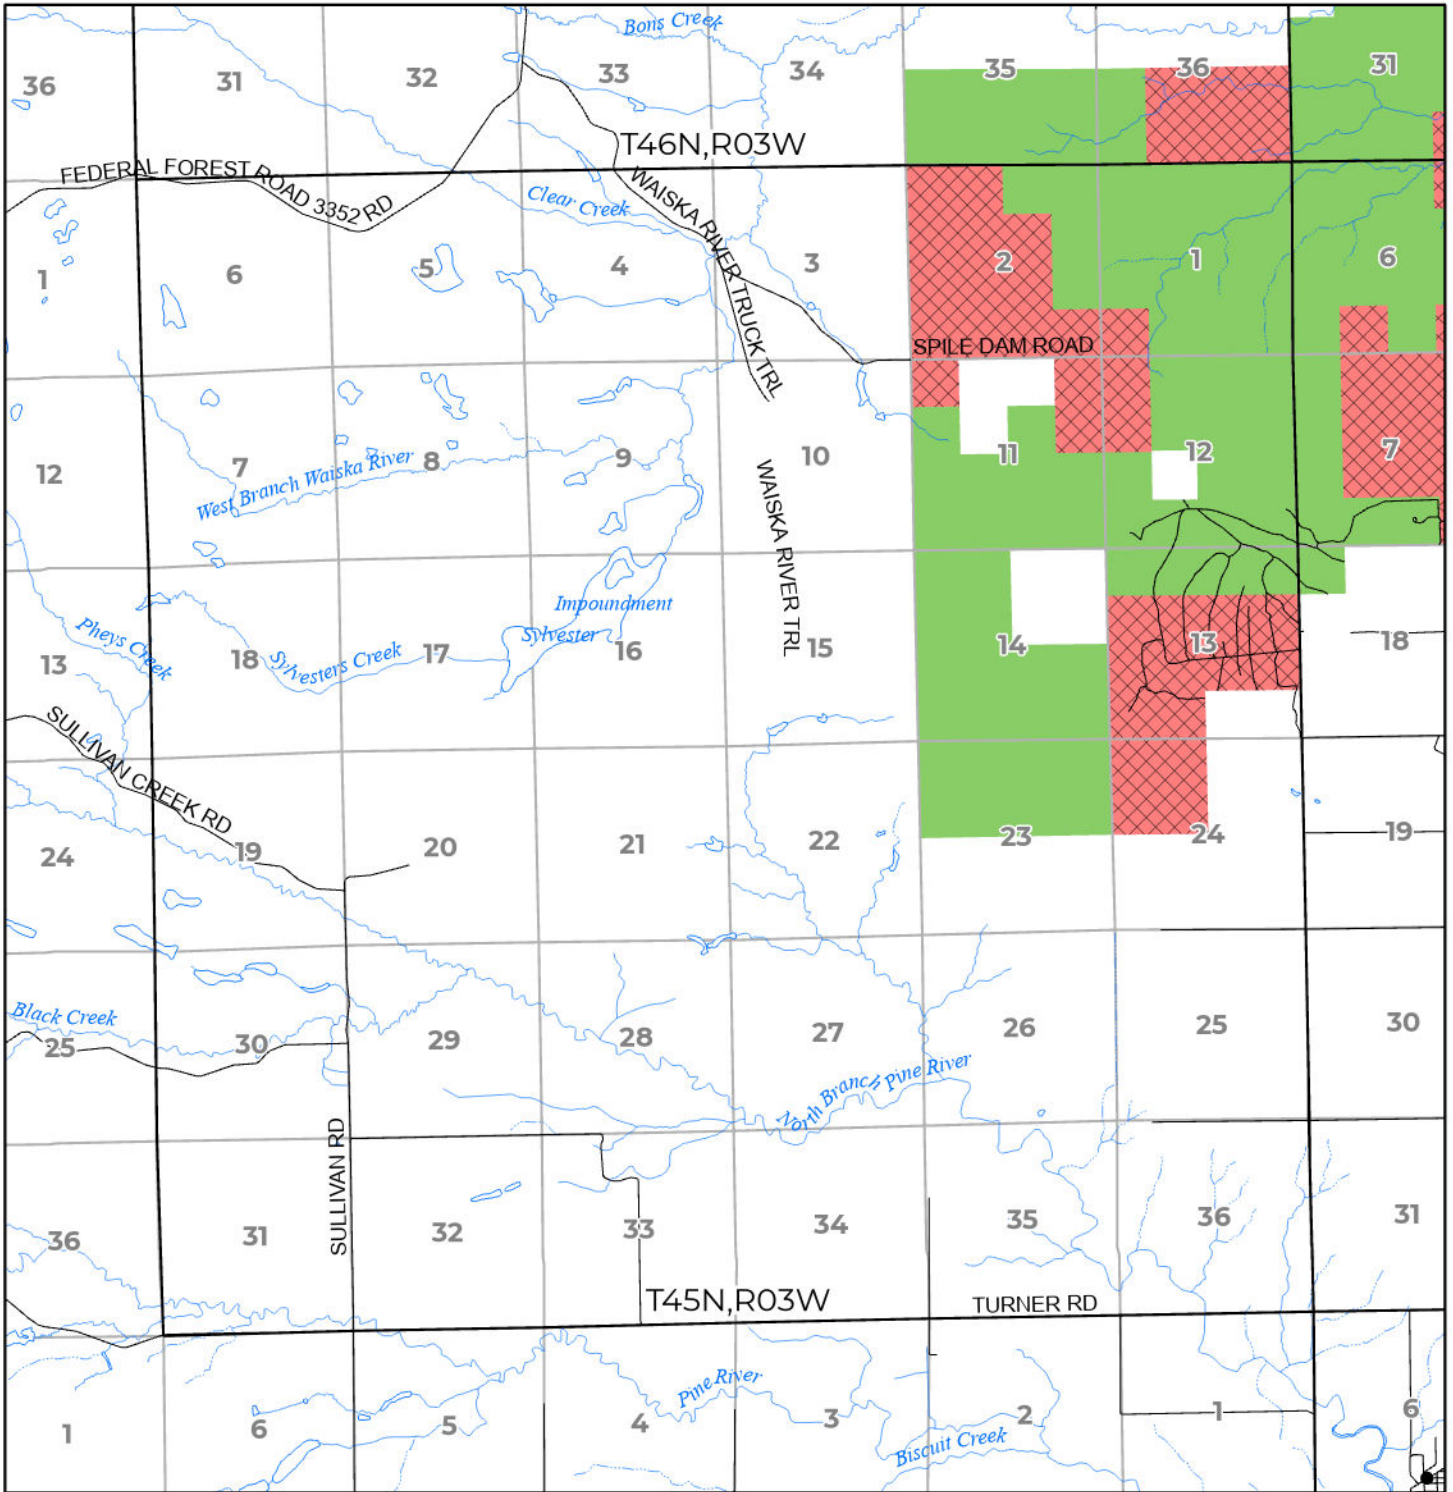

2024 FUELWOOD COLLECTION
 CHIPPEWA COUNTY
T45N,R03W

- Open (Recently Closed Timber Sale)
- Open
- Open (Military Restrictions – Possible closure from May to September)
- Closed