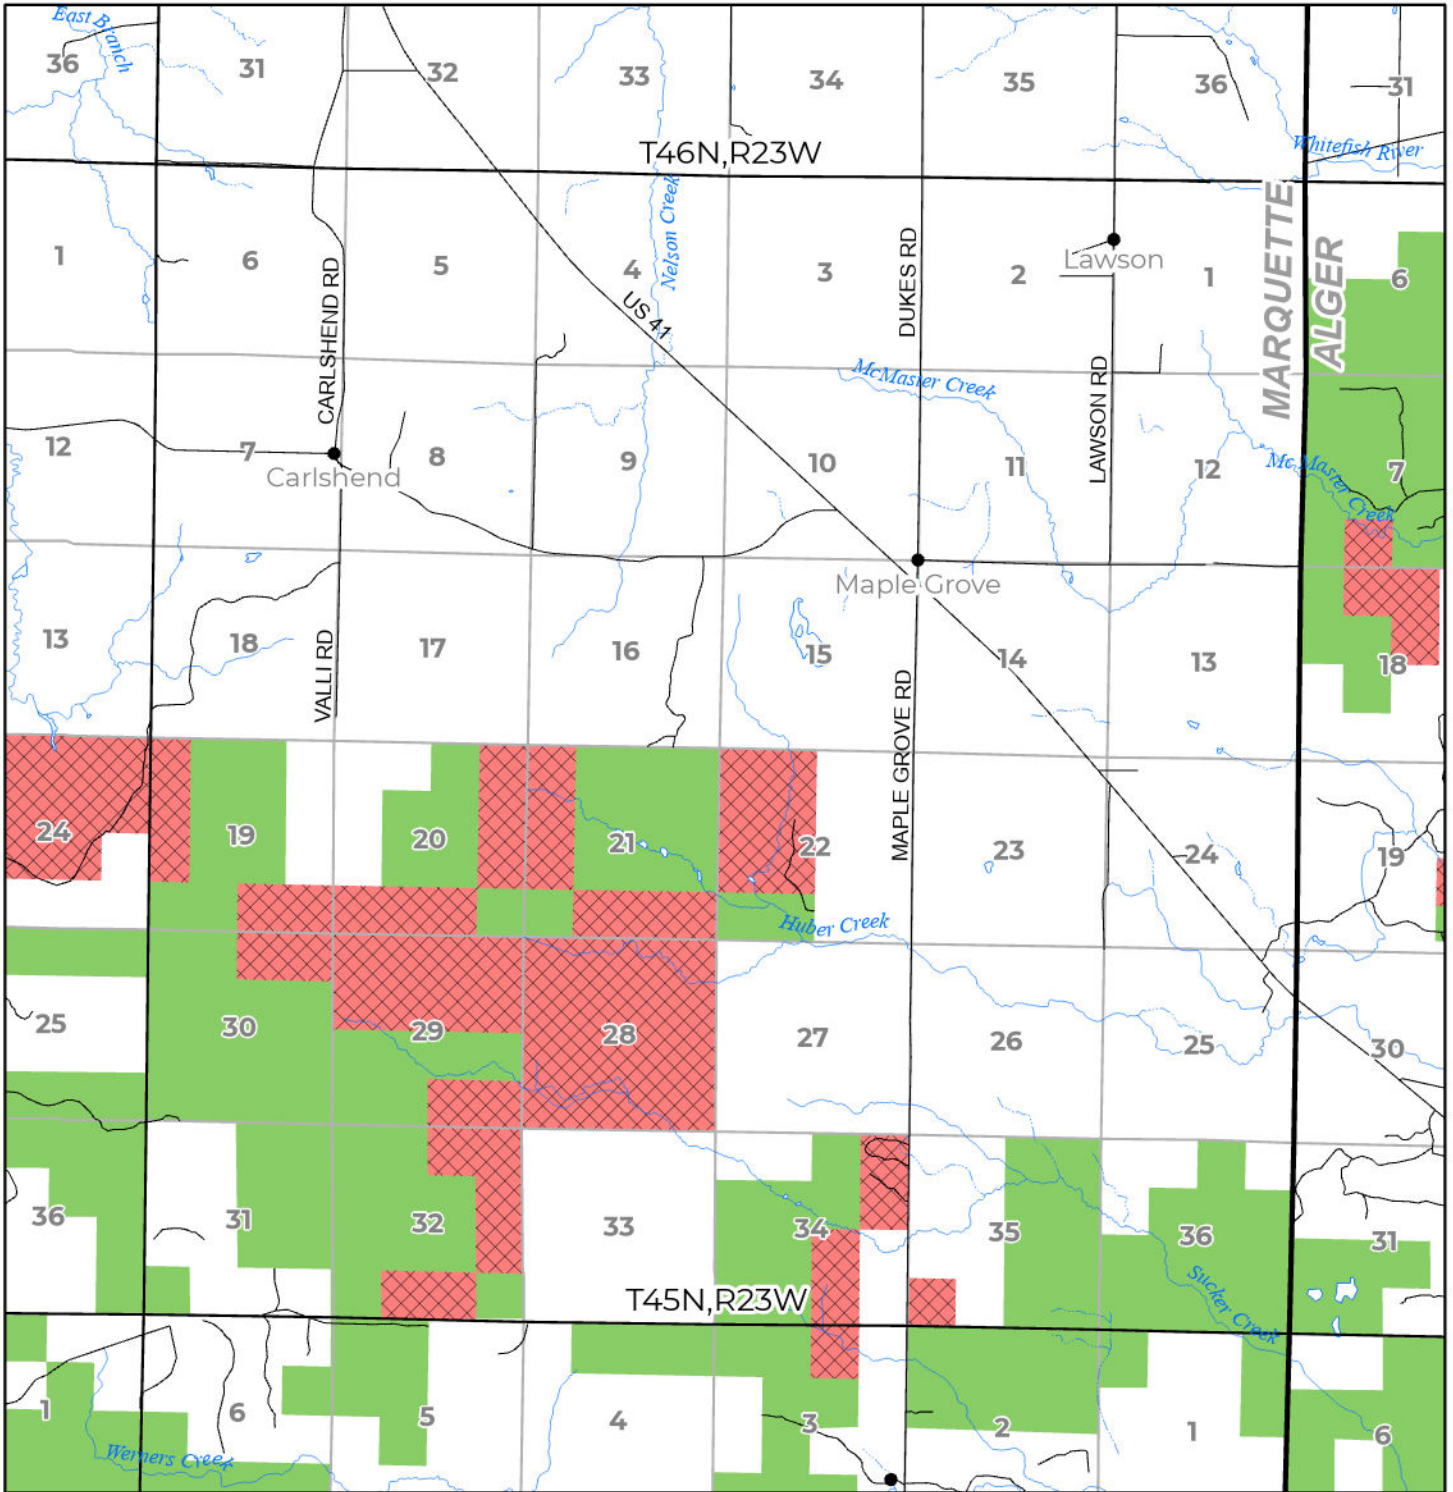

2024 FUELWOOD COLLECTION
 MARQUETTE COUNTY
T45N,R23W

- Open (Recently Closed Timber Sale)
- Open
- Open (Military Restrictions - Possible closure from May to September)
- Closed

N

 Miles

 Effective: April 1, 2024