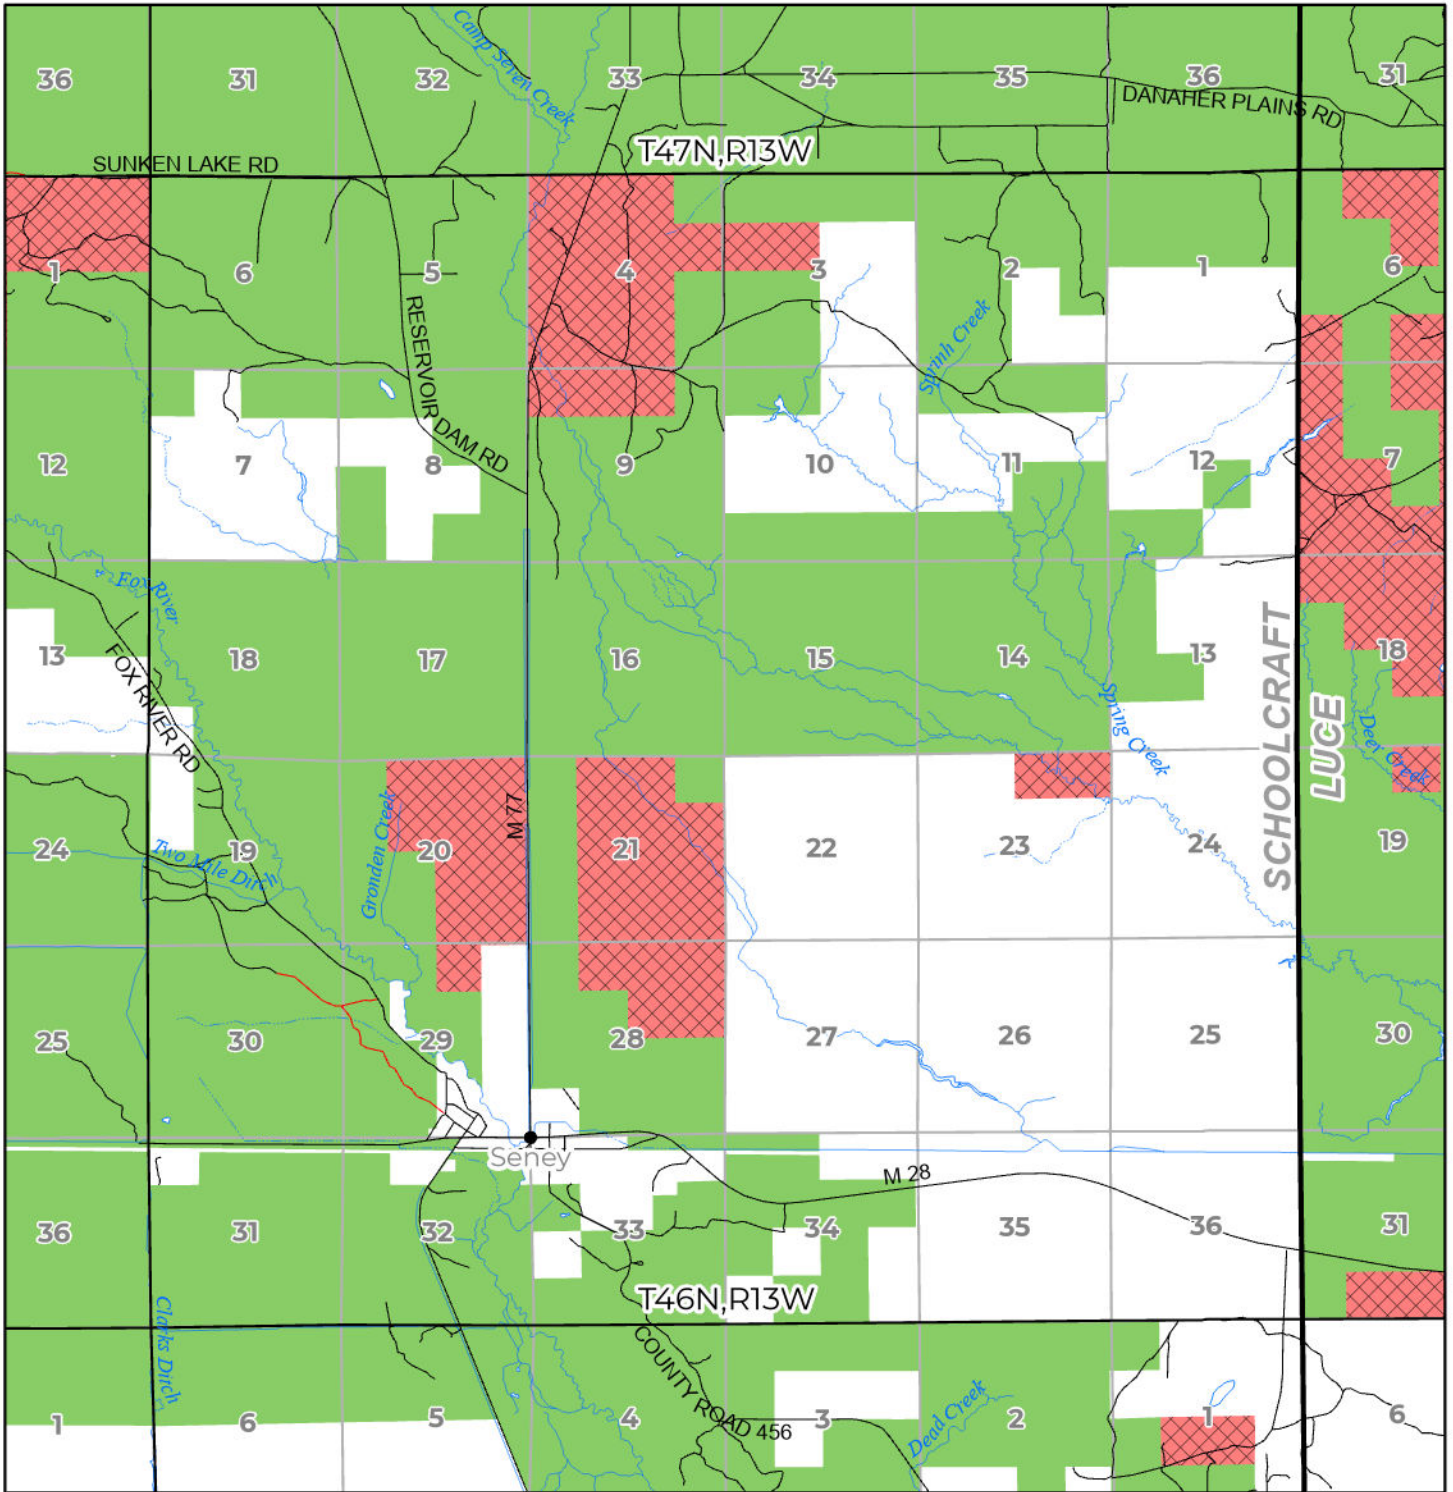

2024 FUELWOOD COLLECTION  
SCHOOLCRAFT COUNTY  
**T46N,R13W**

- Open (Recently Closed Timber Sale)
- Open
- Open (Military Restrictions – Possible closure from May to September)
- Closed