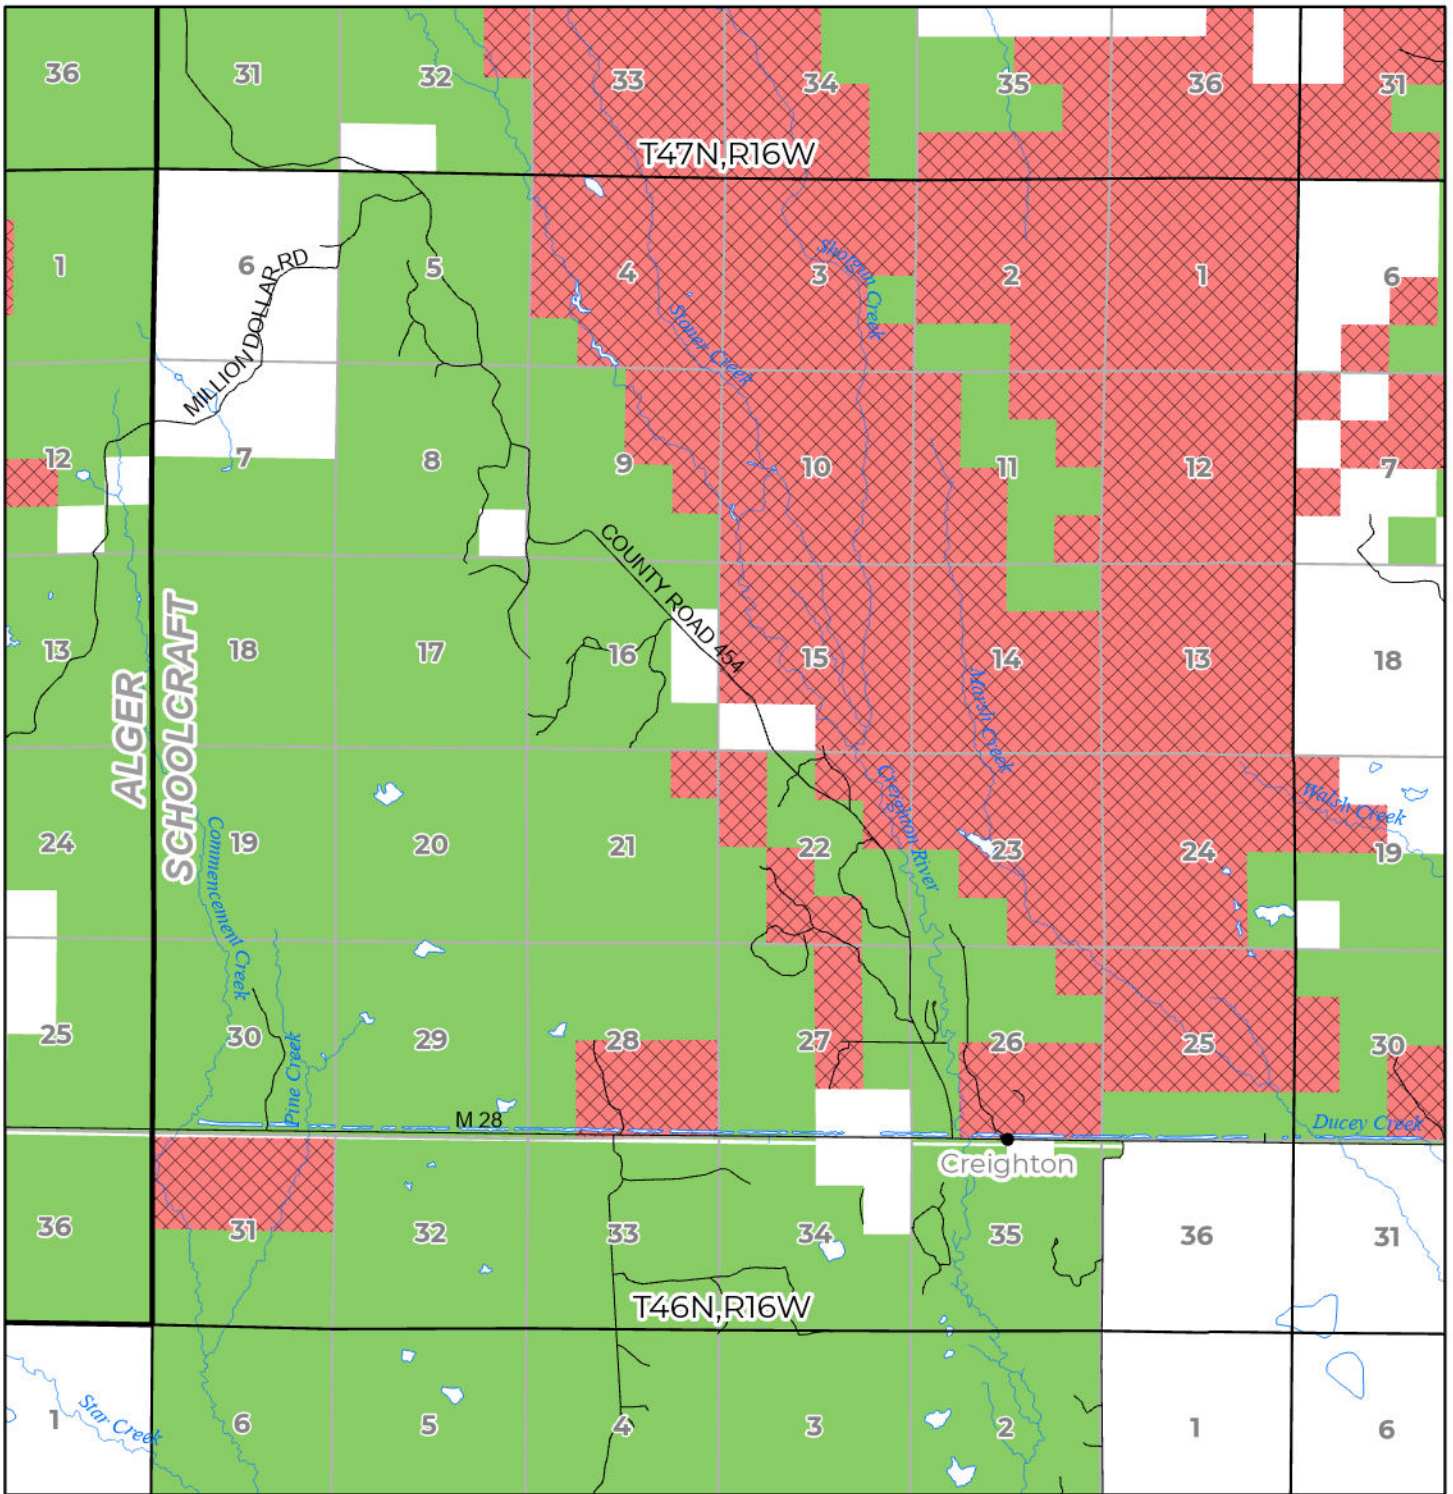

2024 FUELWOOD COLLECTION
 SCHOOLCRAFT COUNTY
T46N,R16W

- Open (Recently Closed Timber Sale)
- Open
- Open (Military Restrictions - Possible closure from May to September)
- Closed