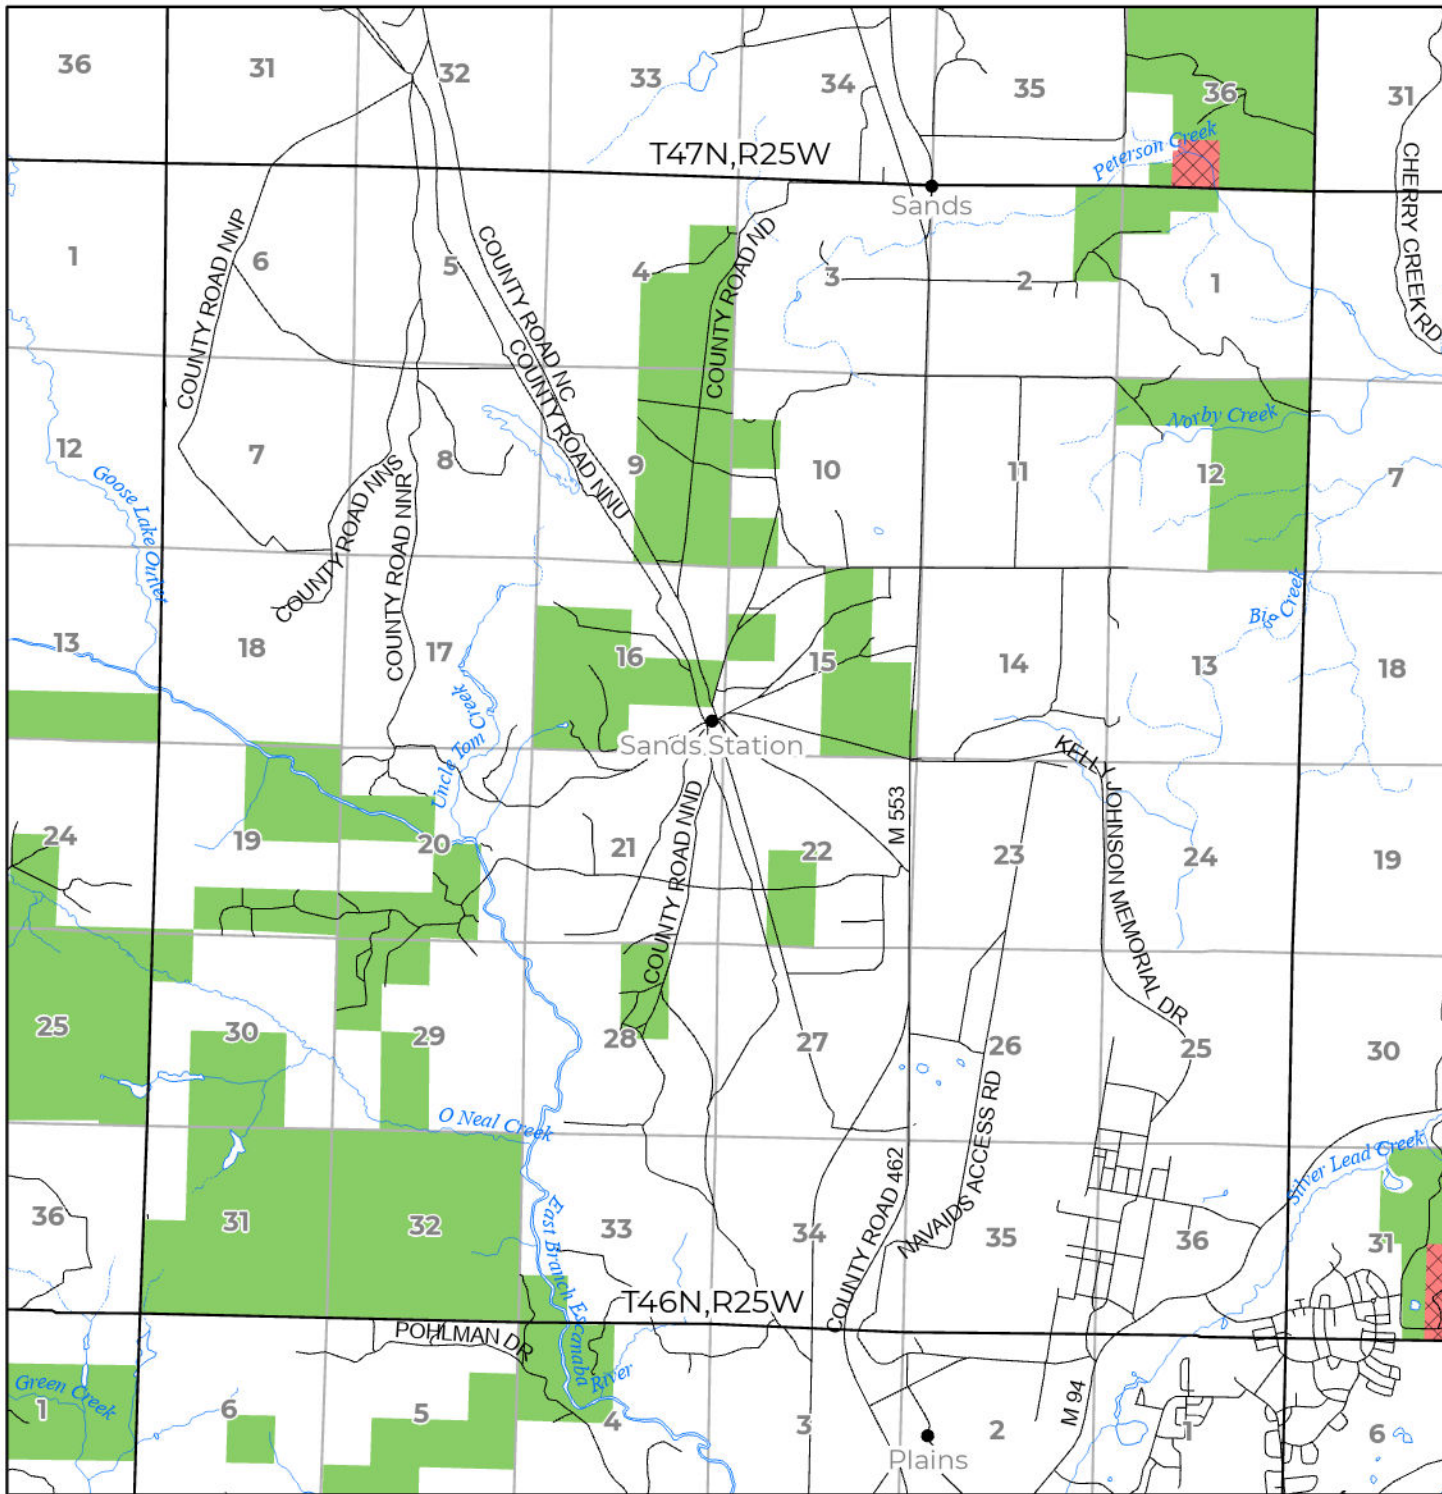

**2024 FUELWOOD COLLECTION  
MARQUETTE COUNTY  
T46N,R25W**

- Open (Recently Closed Timber Sale)
- Open
- Open (Military Restrictions - Possible closure from May to September)
- Closed

Effective: April 1, 2024