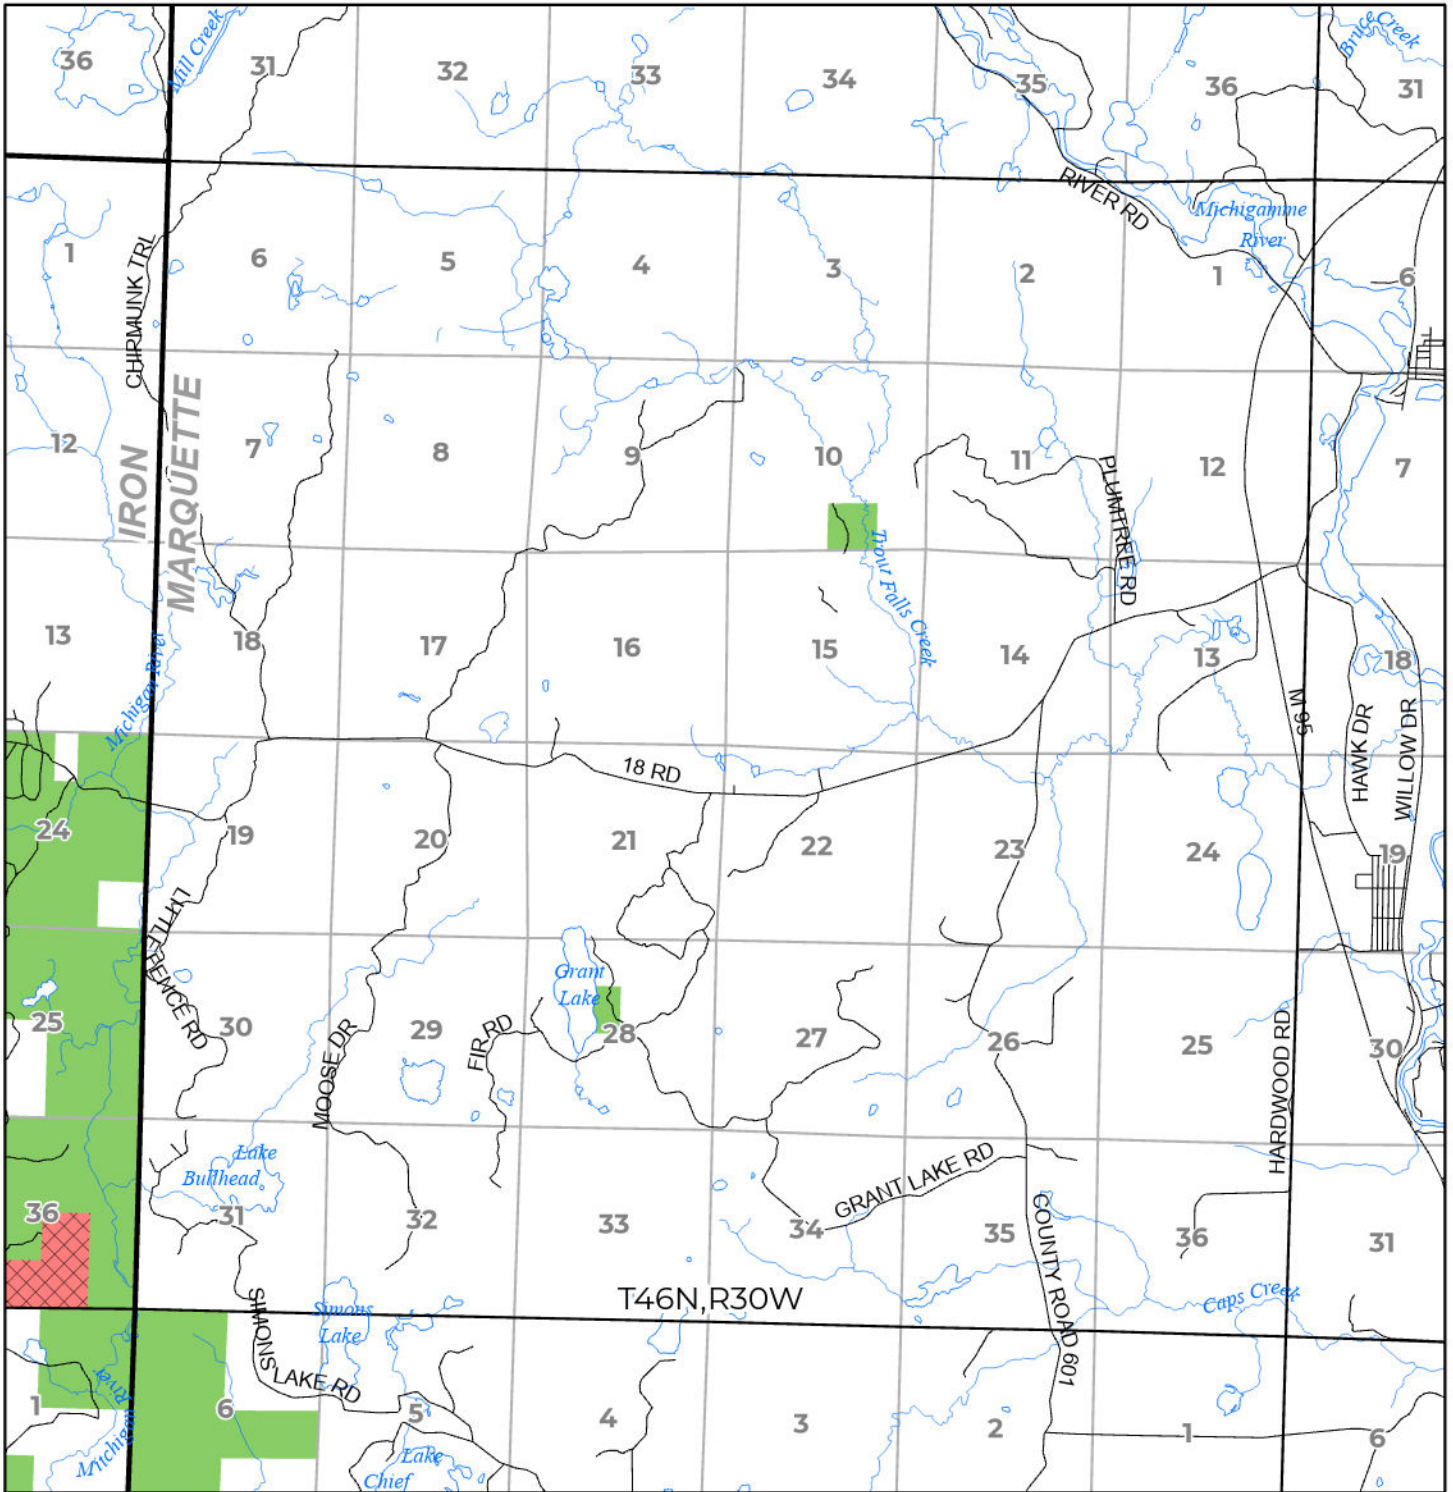

2024 FUELWOOD COLLECTION
 MARQUETTE COUNTY
 T46N,R30W

- Open (Recently Closed Timber Sale)
- Open
- Open (Military Restrictions - Possible closure from May to September)
- Closed