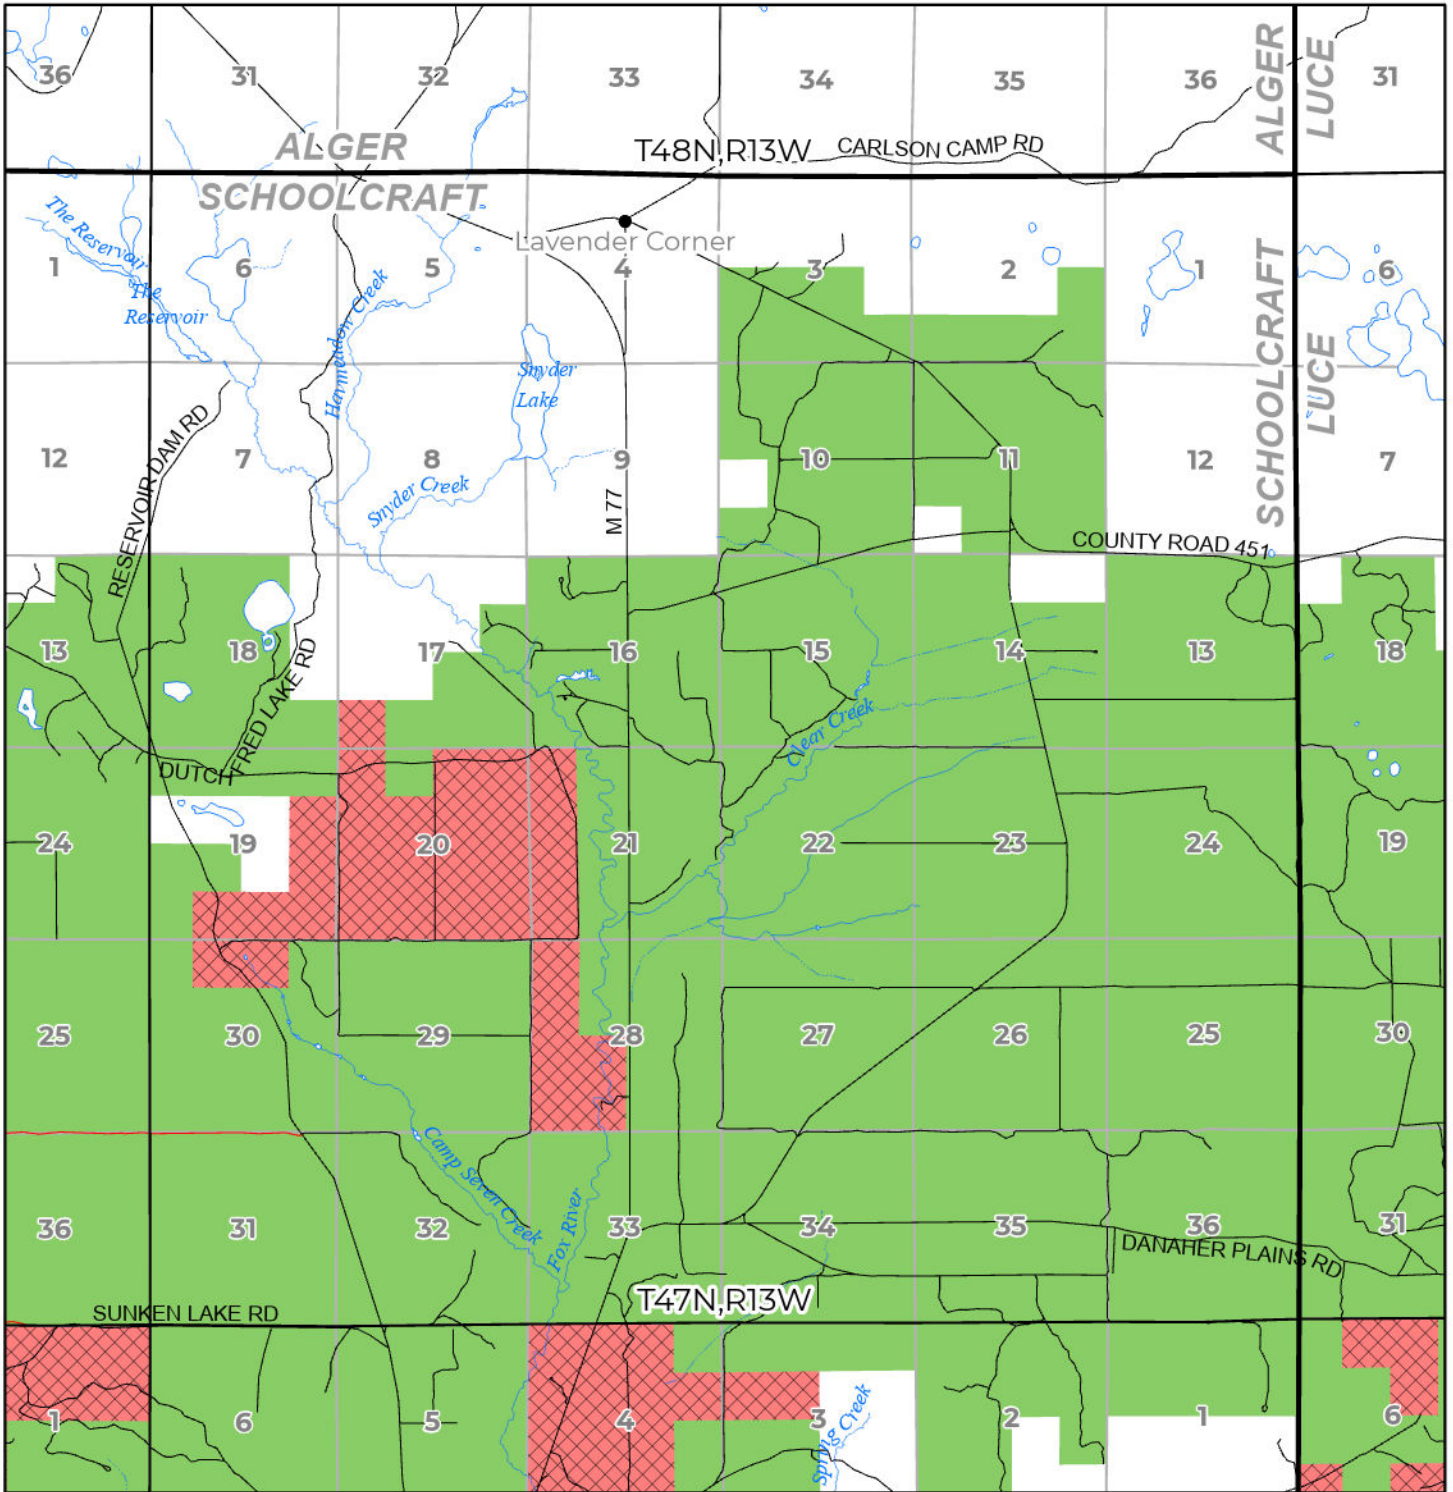

2024 FUELWOOD COLLECTION
 SCHOOLCRAFT COUNTY
T47N,R13W

- Open (Recently Closed Timber Sale)
- Open
- Open (Military Restrictions - Possible closure from May to September)
- Closed