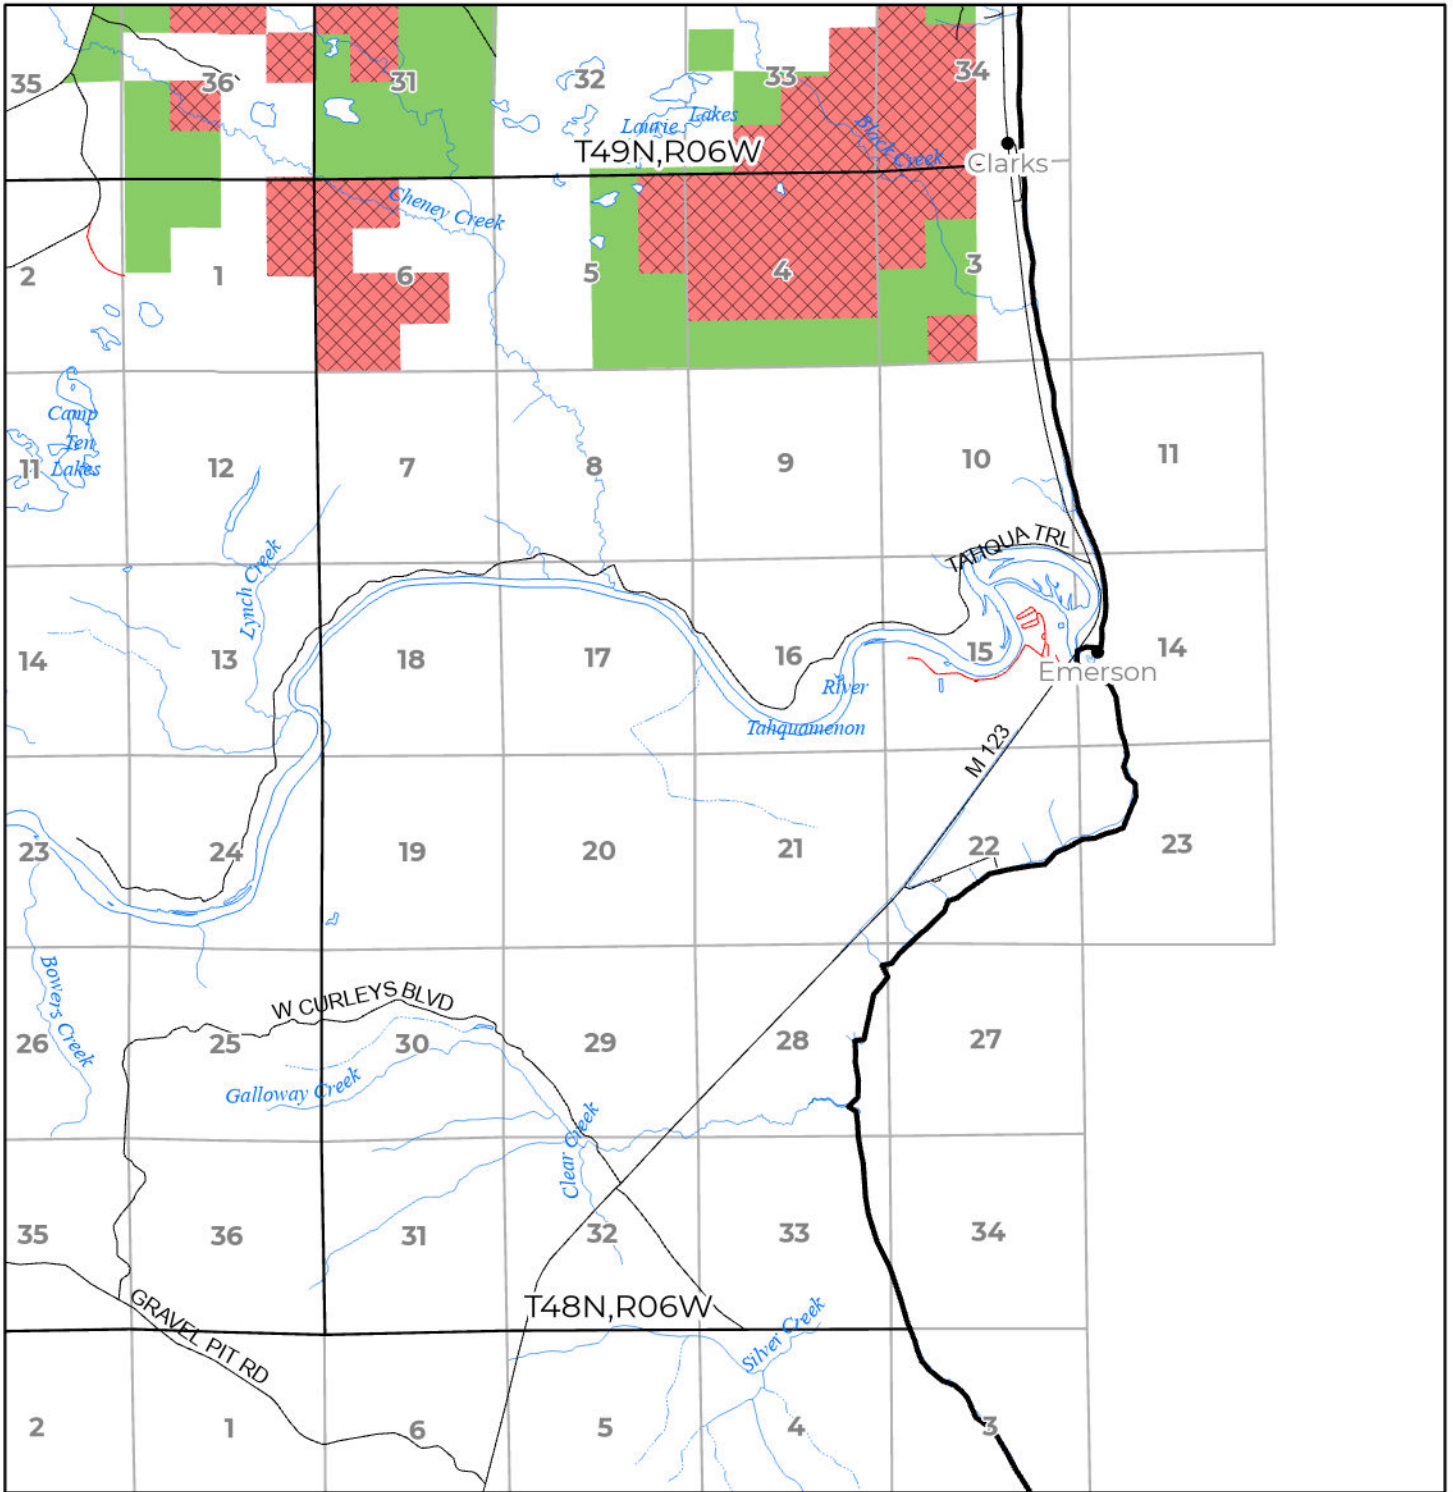

2024 FUELWOOD COLLECTION
 CHIPPEWA COUNTY
T48N,R06W

- Open (Recently Closed Timber Sale)
- Open
- Open (Military Restrictions - Possible closure from May to September)
- Closed