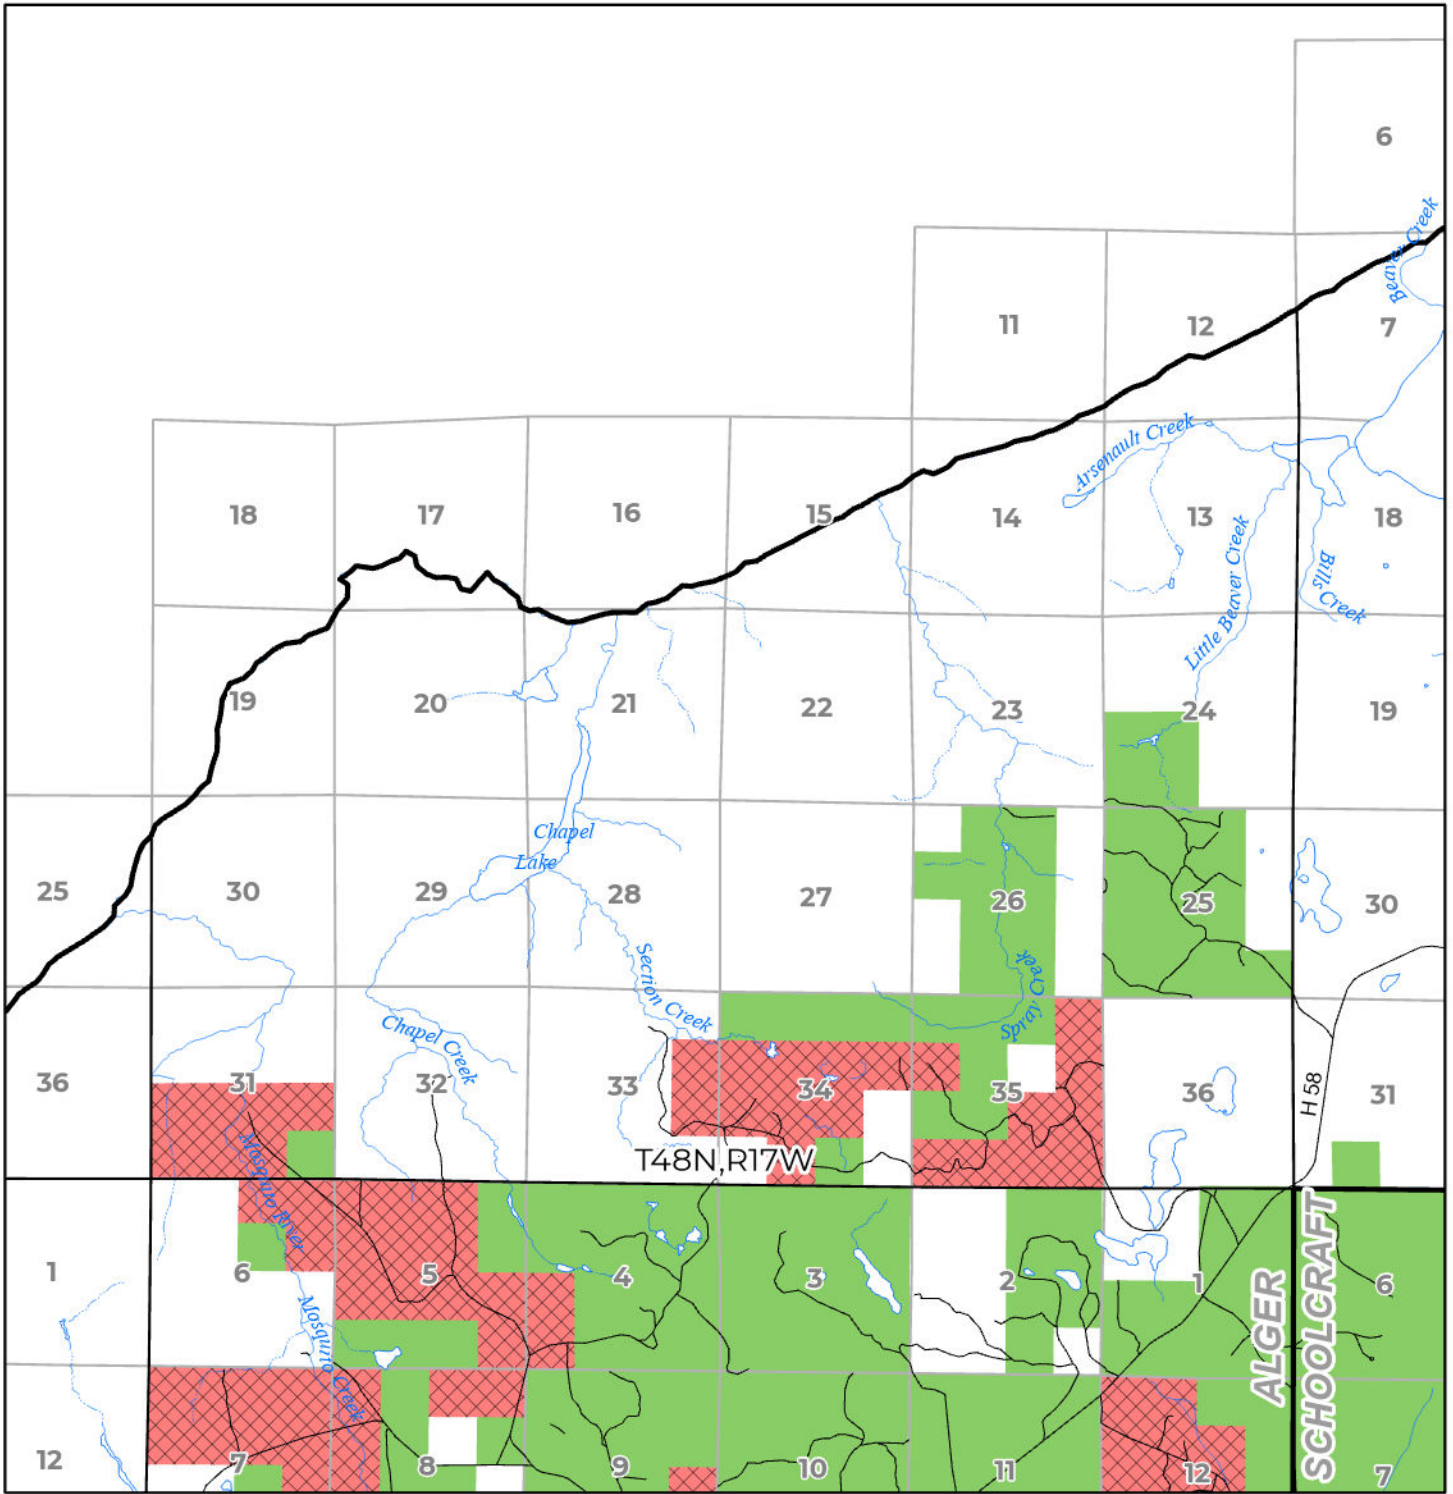

2024 FUELWOOD COLLECTION
 ALGER COUNTY
 T48N,R17W

- Open (Recently Closed Timber Sale)
- Open
- Open (Military Restrictions - Possible closure from May to September)
- Closed