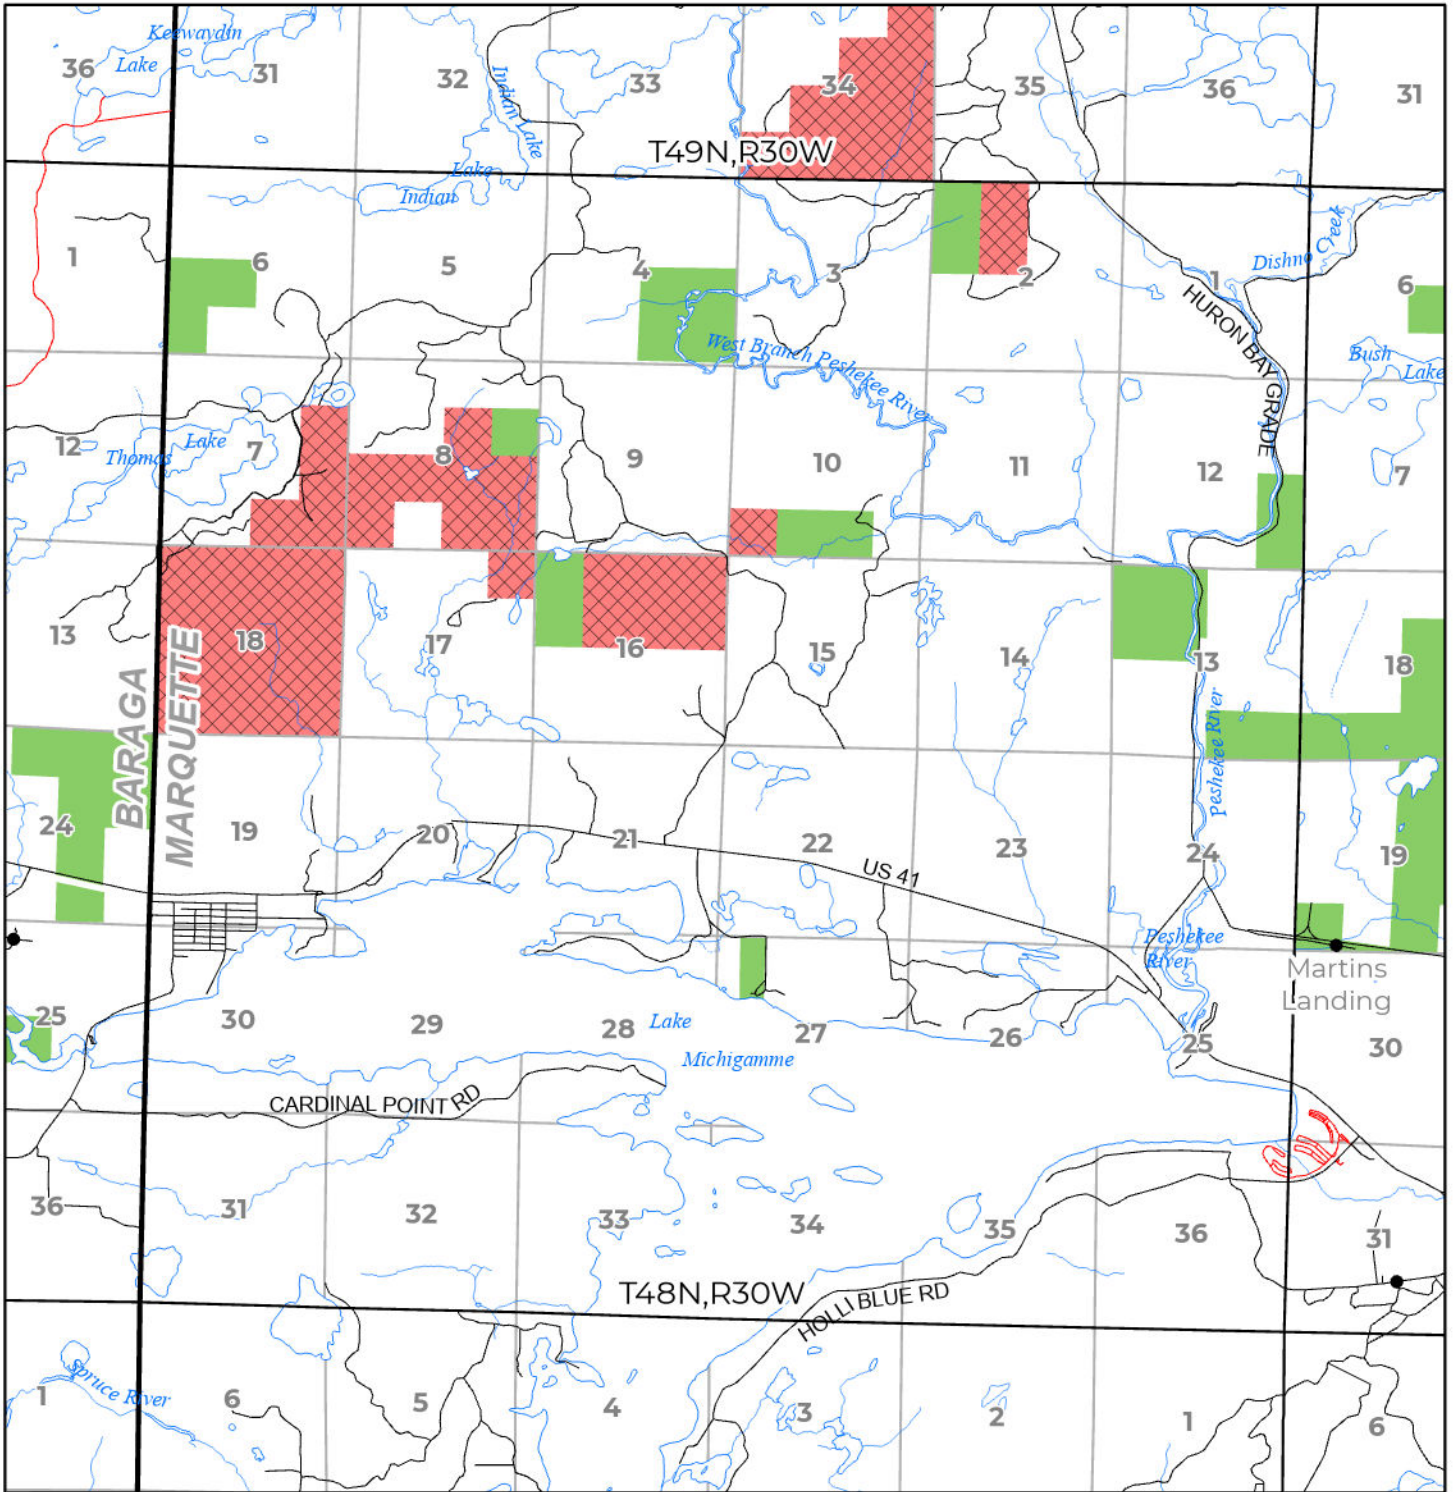

2024 FUELWOOD COLLECTION
 MARQUETTE COUNTY
T48N,R30W

- Open (Recently Closed Timber Sale)
- Open
- Open (Military Restrictions – Possible closure from May to September)
- Closed