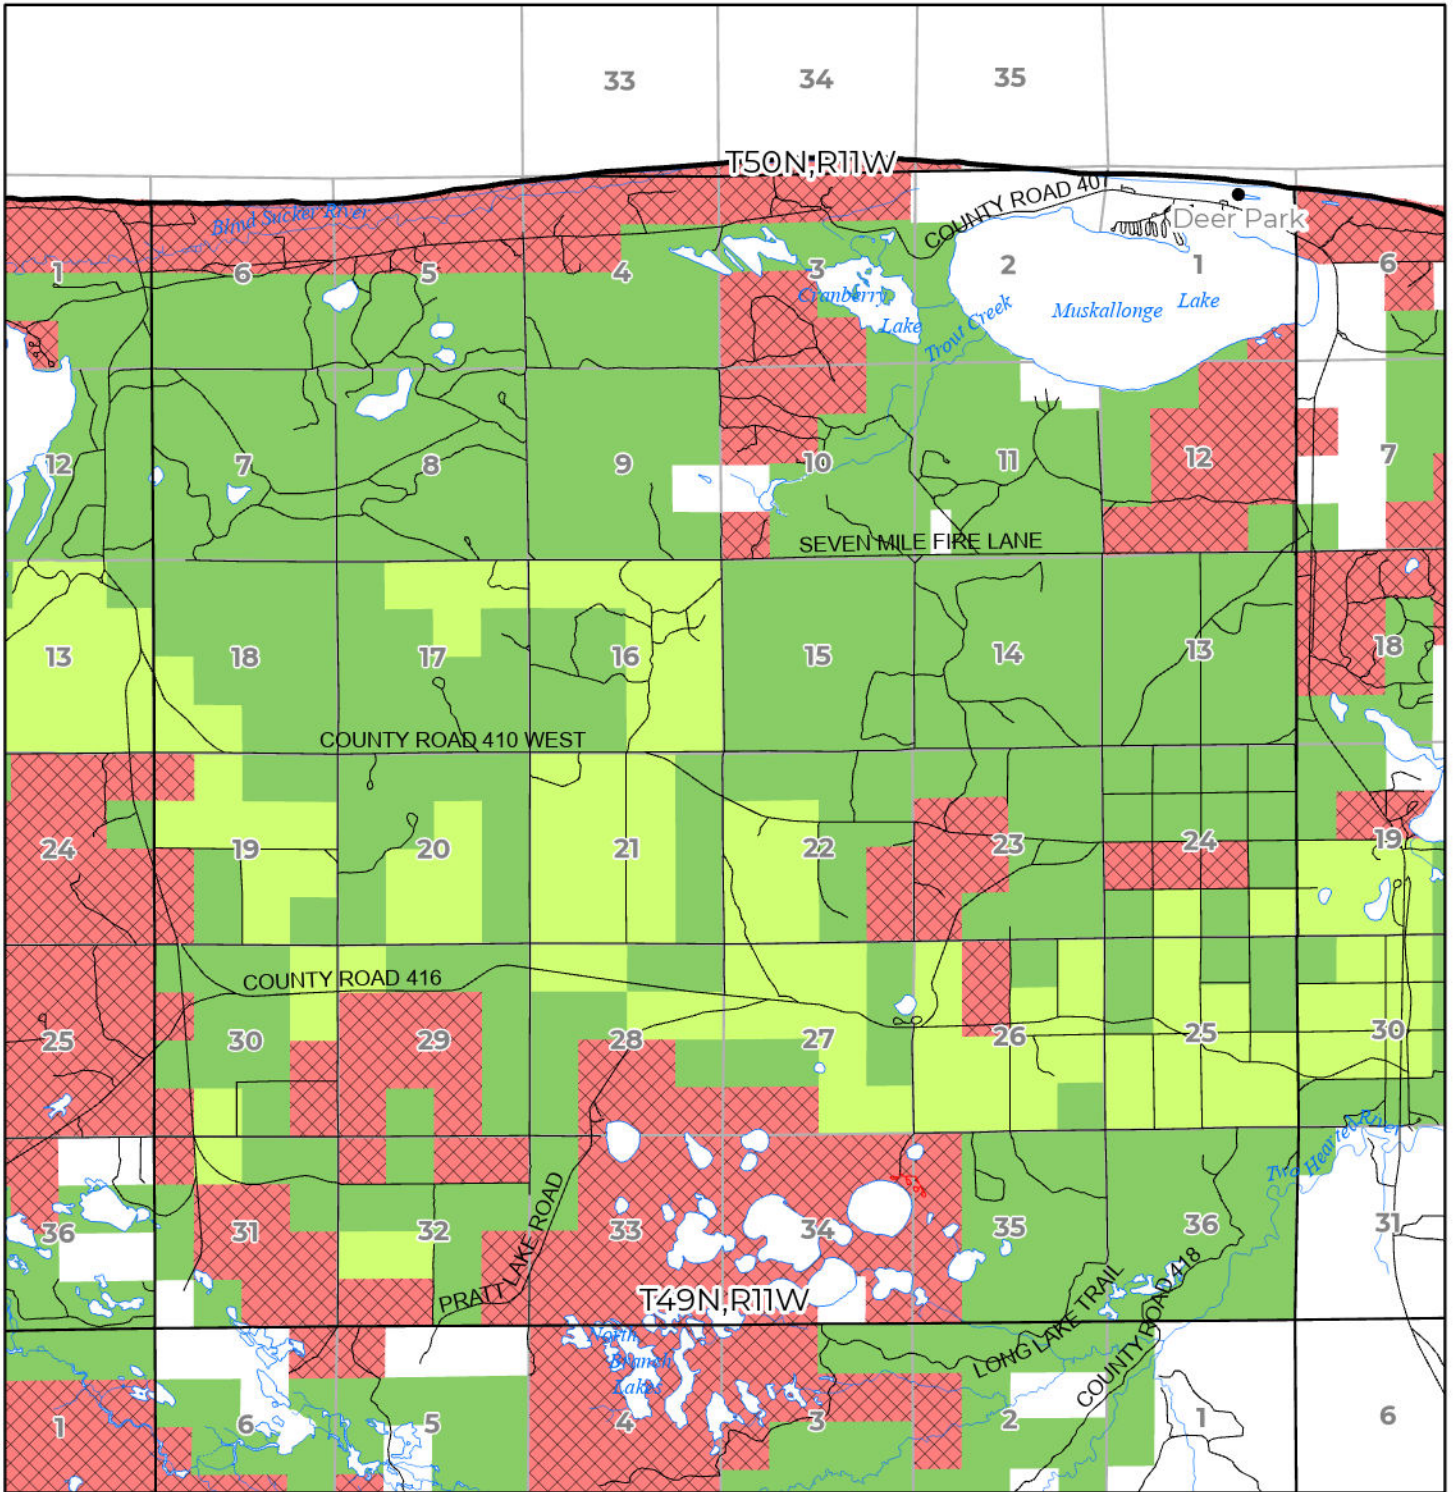

2024 FUELWOOD COLLECTION  
 LUCE COUNTY  
**T49N,R11W**

- Open (Recently Closed Timber Sale)
- Open
- Open (Military Restrictions - Possible closure from May to September)
- Closed