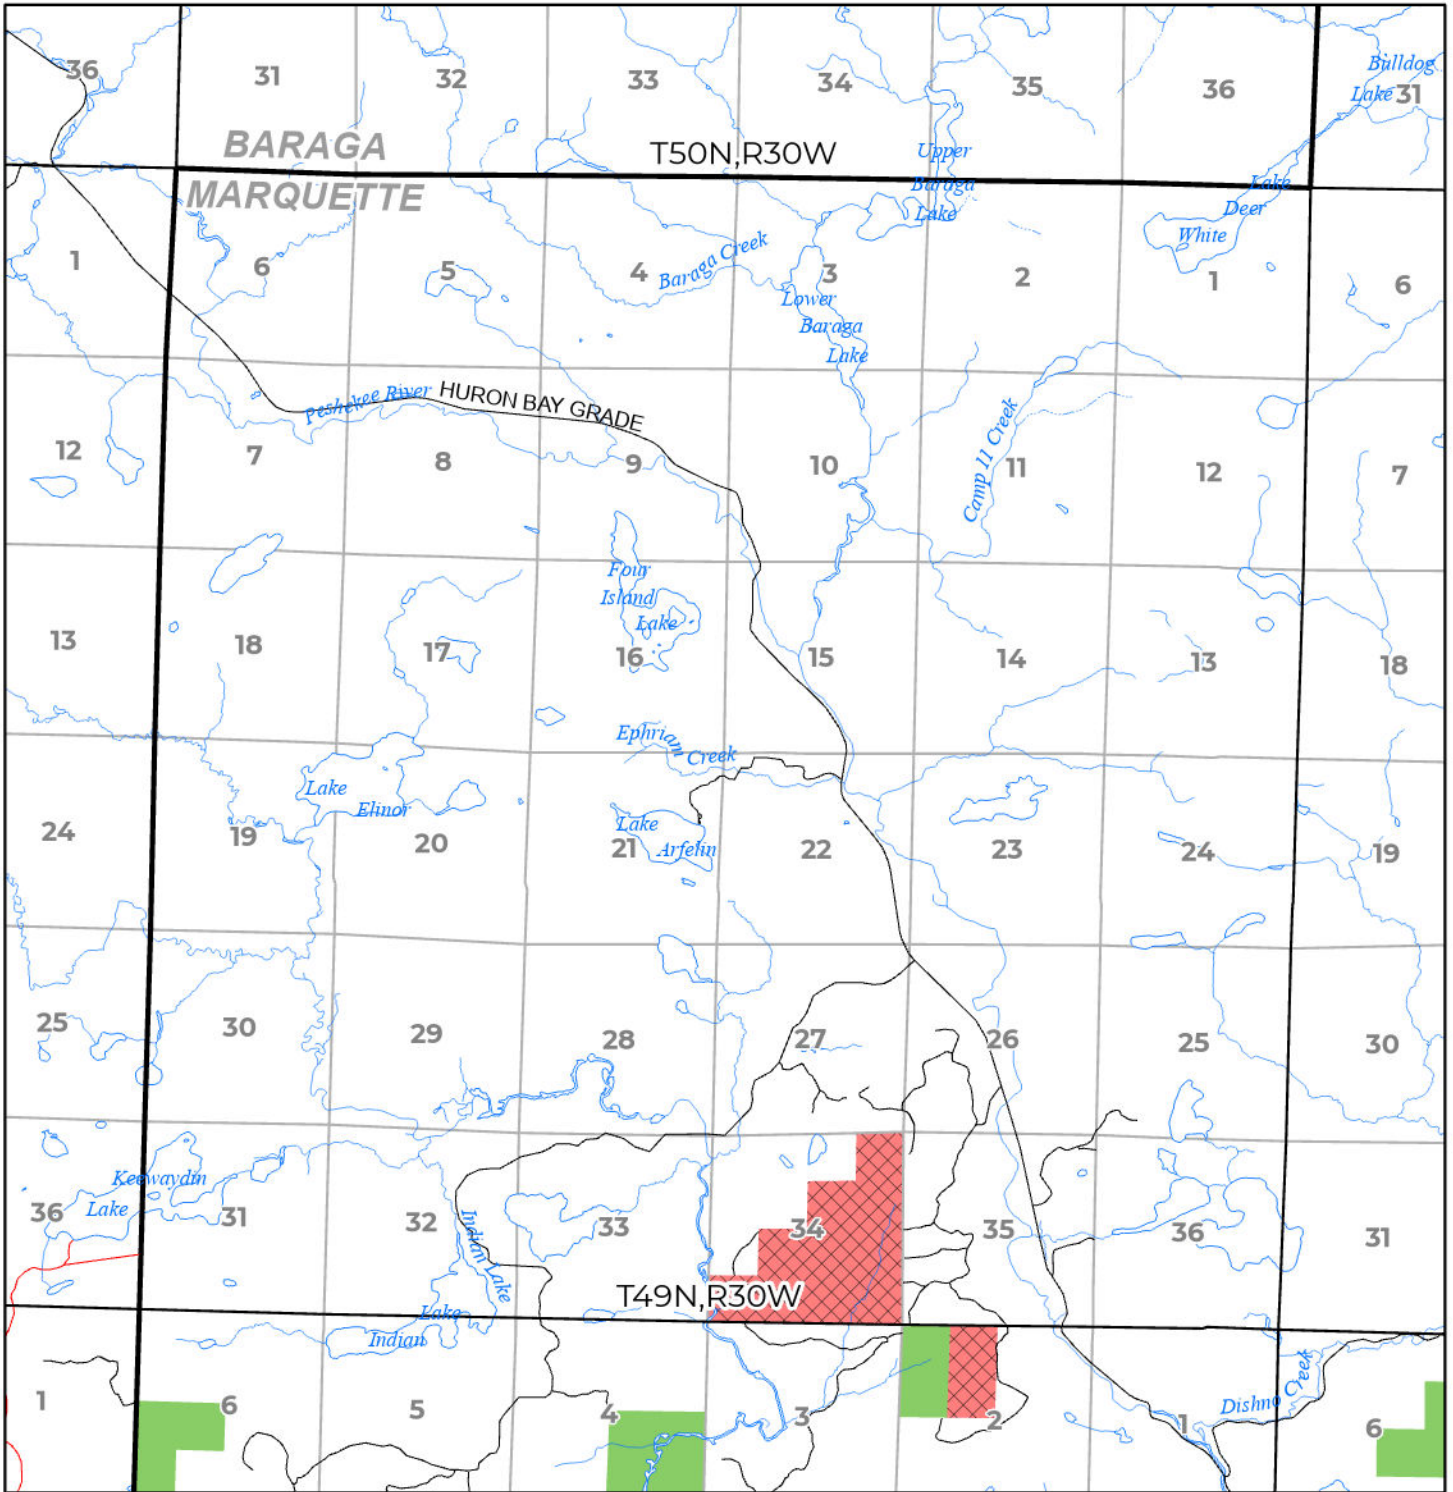

2024 FUELWOOD COLLECTION
 MARQUETTE COUNTY
T49N,R30W

- Open (Recently Closed Timber Sale)
- Open
- Open (Military Restrictions – Possible closure from May to September)
- Closed