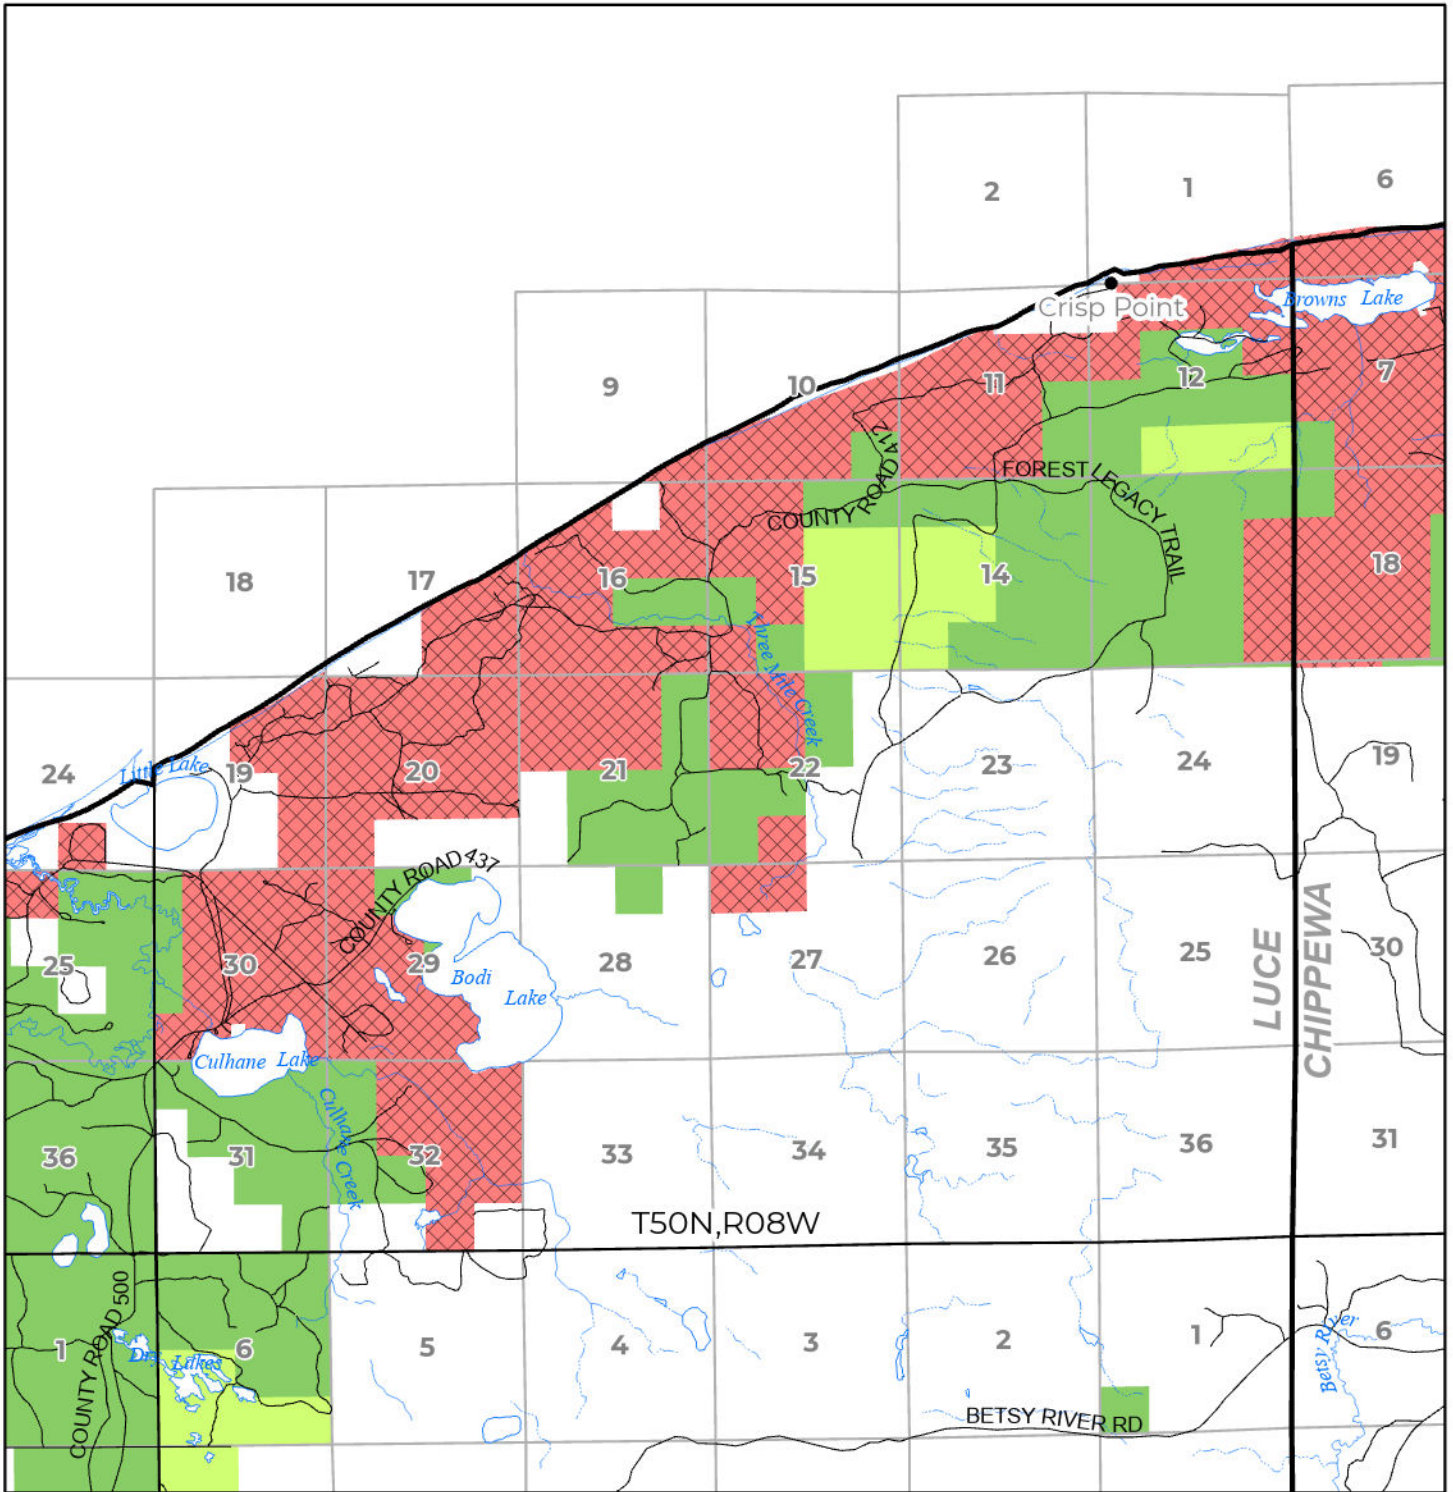

2024 FUELWOOD COLLECTION
 LUCE COUNTY
T50N,R08W

- Open (Recently Closed Timber Sale)
- Open
- Open (Military Restrictions - Possible closure from May to September)
- Closed

N

 Miles

 Effective: April 1, 2024