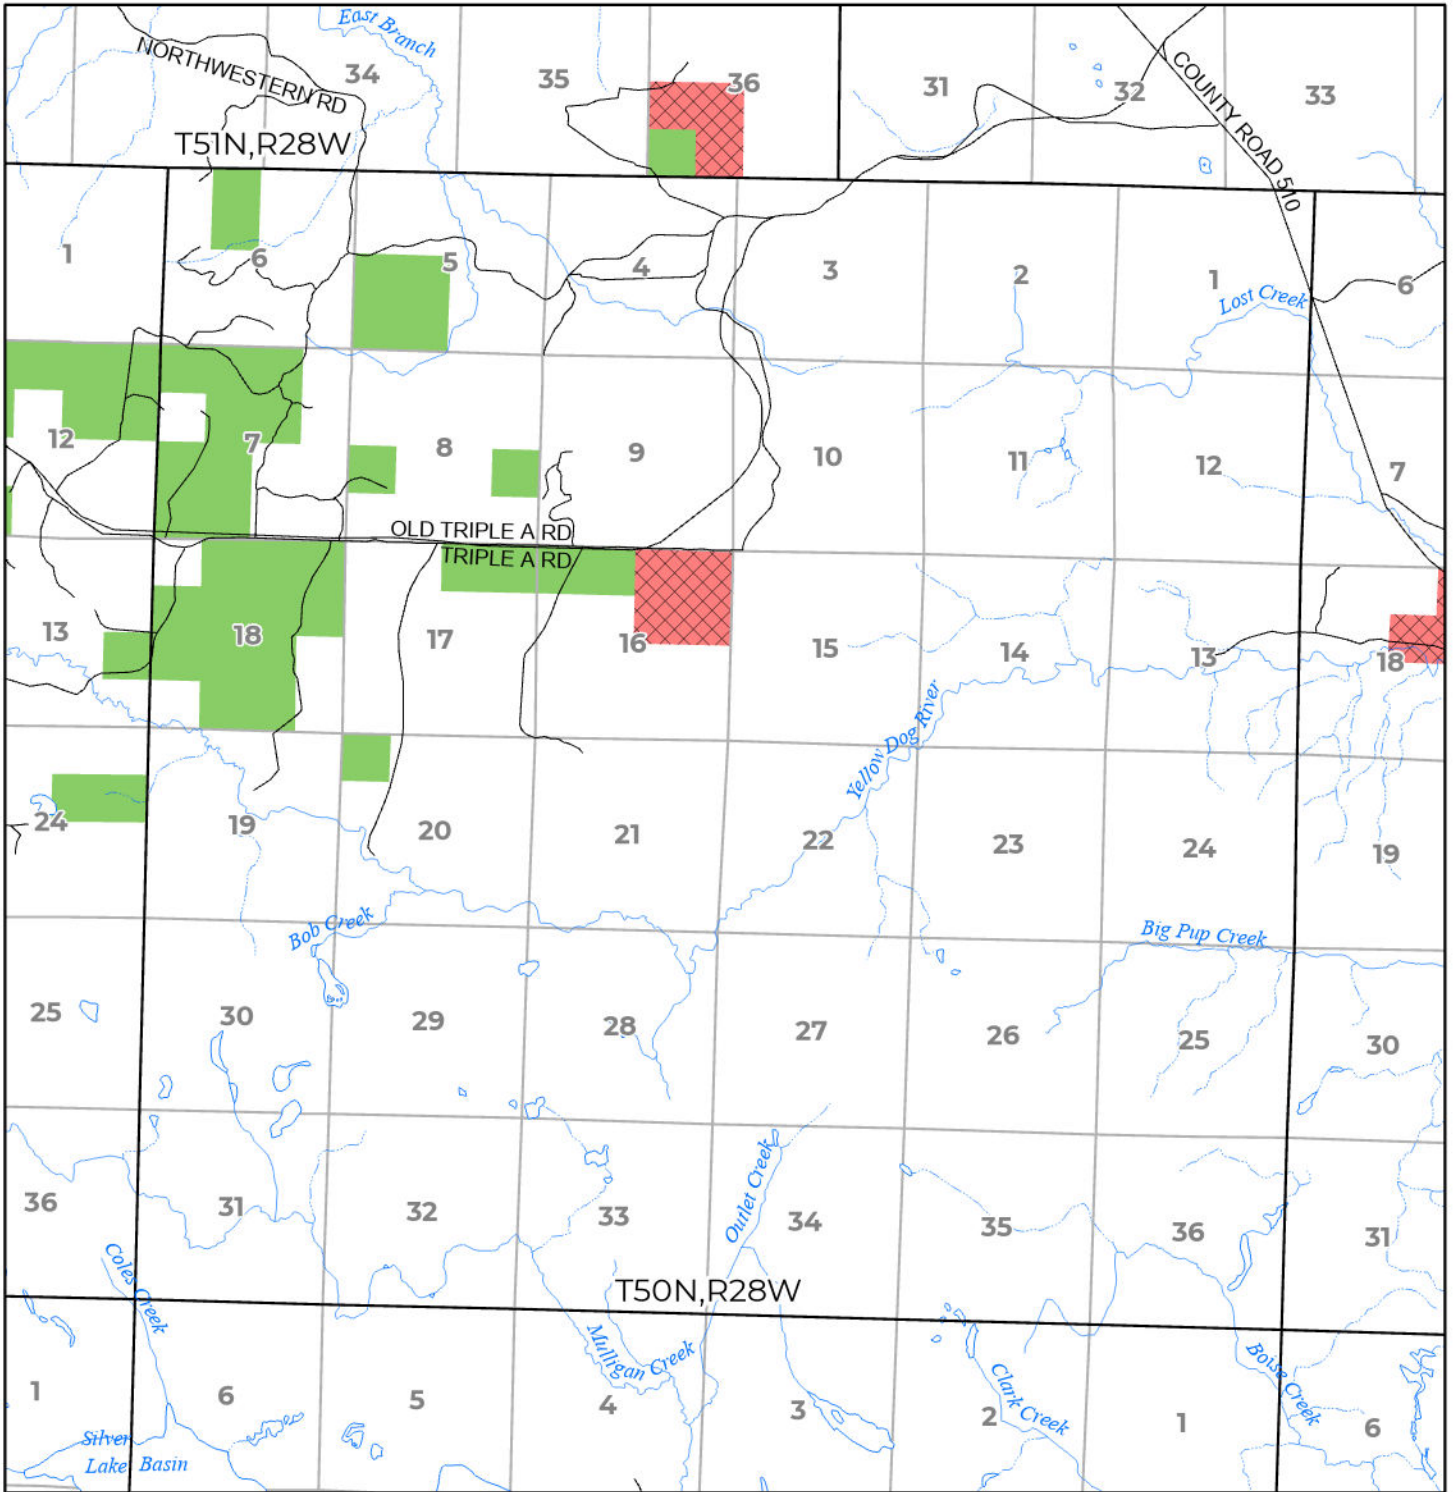

2024 FUELWOOD COLLECTION  
 MARQUETTE COUNTY  
**T50N,R28W**

- Open (Recently Closed Timber Sale)
- Open
- Open (Military Restrictions – Possible closure from May to September)
- Closed