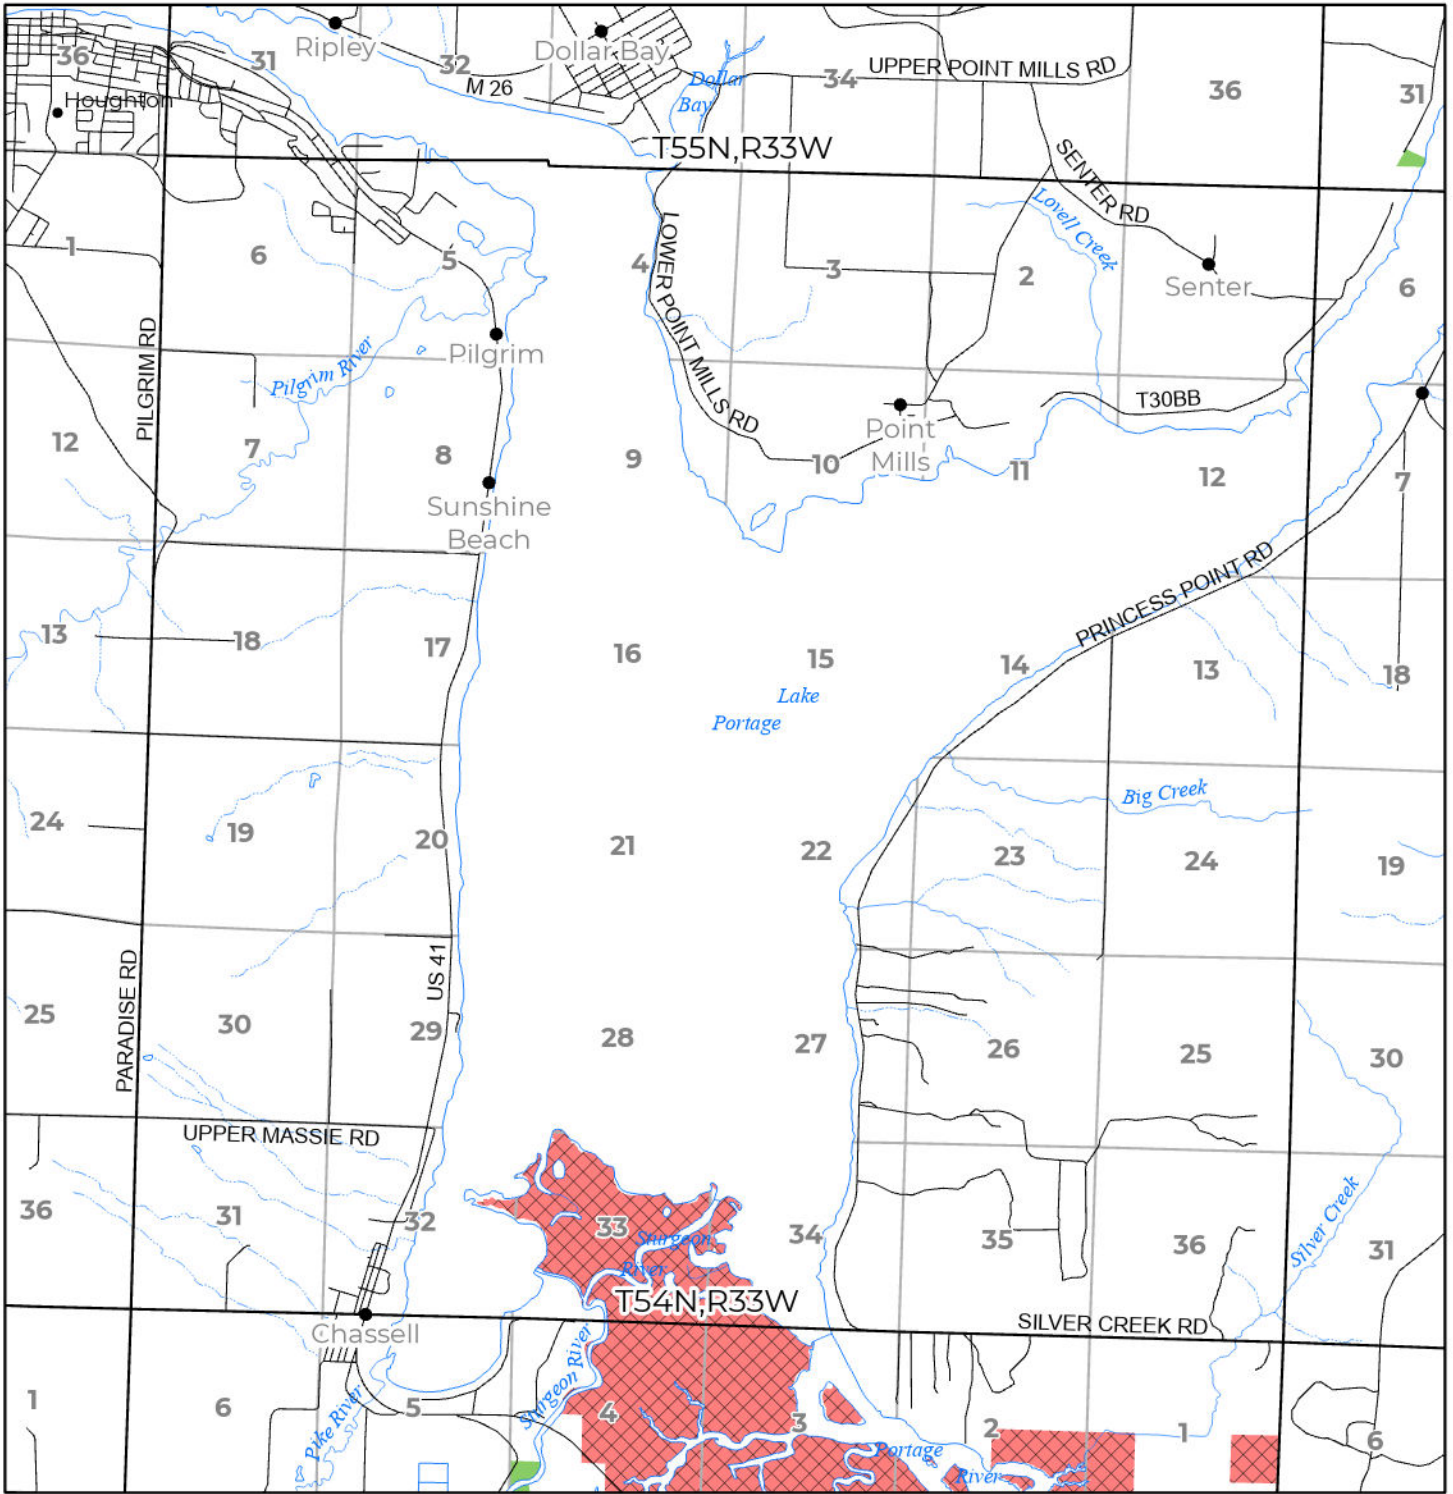

2024 FUELWOOD COLLECTION
 HOUGHTON COUNTY
T54N,R33W

- Open (Recently Closed Timber Sale)
- Open
- Open (Military Restrictions - Possible closure from May to September)
- Closed