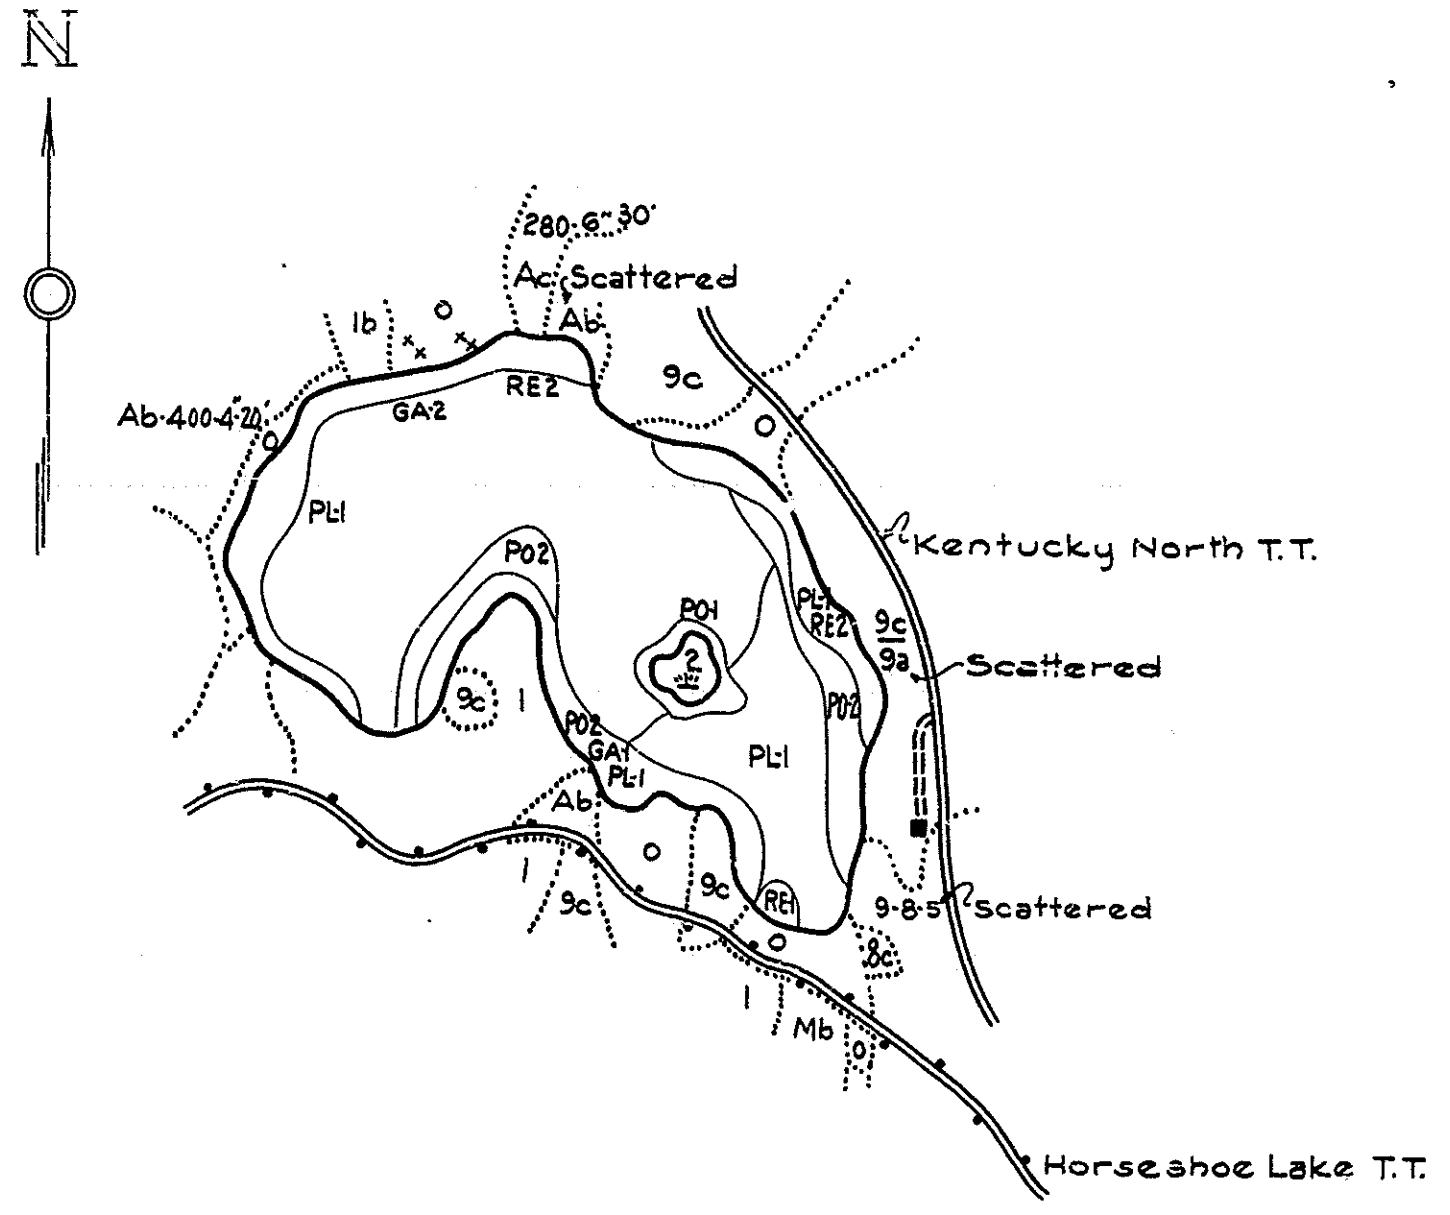

51-5-P

R-9  
U. S. Department of Agriculture  
Forest Service  
LAKE AND STREAM SURVEY  
BIG TWIN LAKE  
Hiawatha National Forest  
Michigan

Location Sec. 25 & 26 T.45N. R.19W.  
Scale 8" = 1 Mile

Area 60 Acres  
Length of Shoreline 1.5 Miles

Contour Map  
Contour Interval: 5'

Cover Type And  
Aquatic Vegetation Map

Lake Bottom Soil Type Map

J-5-15

BIG TWIN LAKE, ALGER COUNTY