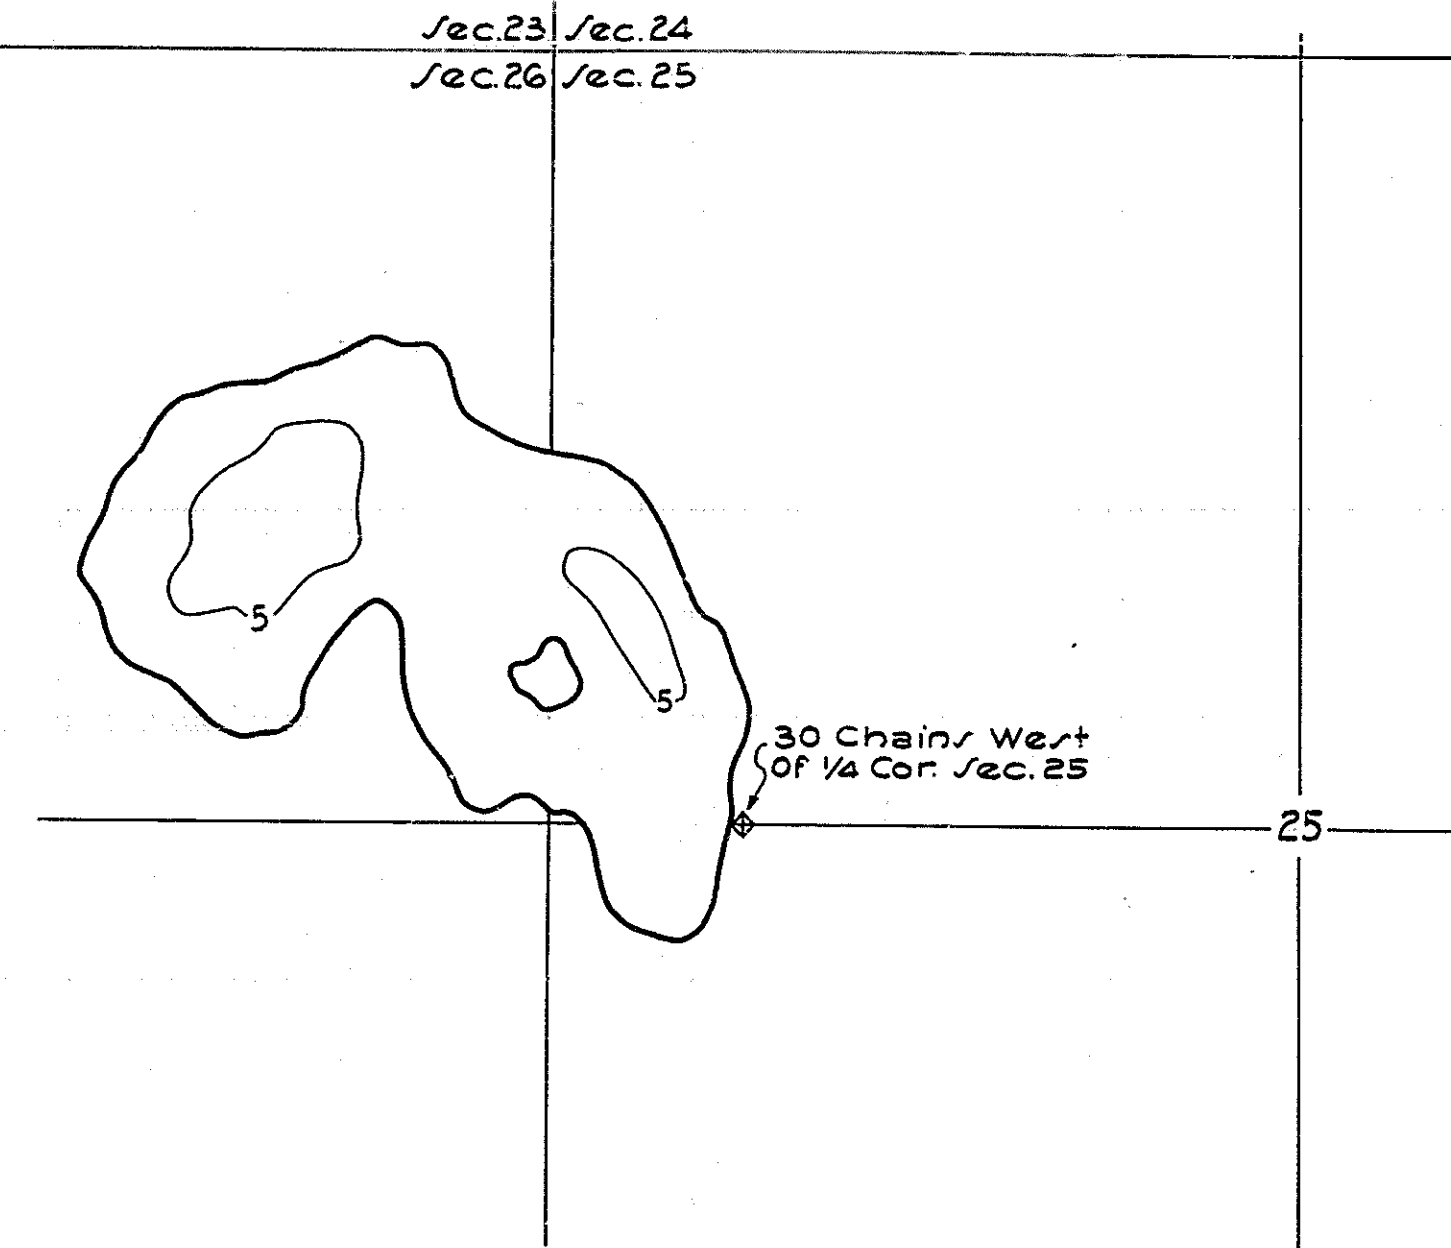

51-5-P

R-9  
U. S. Department of Agriculture  
Forest Service  
LAKE AND STREAM SURVEY  
BIG TWIN LAKE  
Hiawatha National Forest  
Michigan

Location Sec. 25 & 26 T.45N. R.19W.  
Scale 8" = 1 Mile

Area 60 Acres  
Length of Shoreline 1.5 Miles

Contour Map  
Contour Interval: 5'

Cover Type And  
Aquatic Vegetation Map

Lake Bottom Soil Type Map

J-5-15

BIG TWIN LAKE, ALGER COUNTY